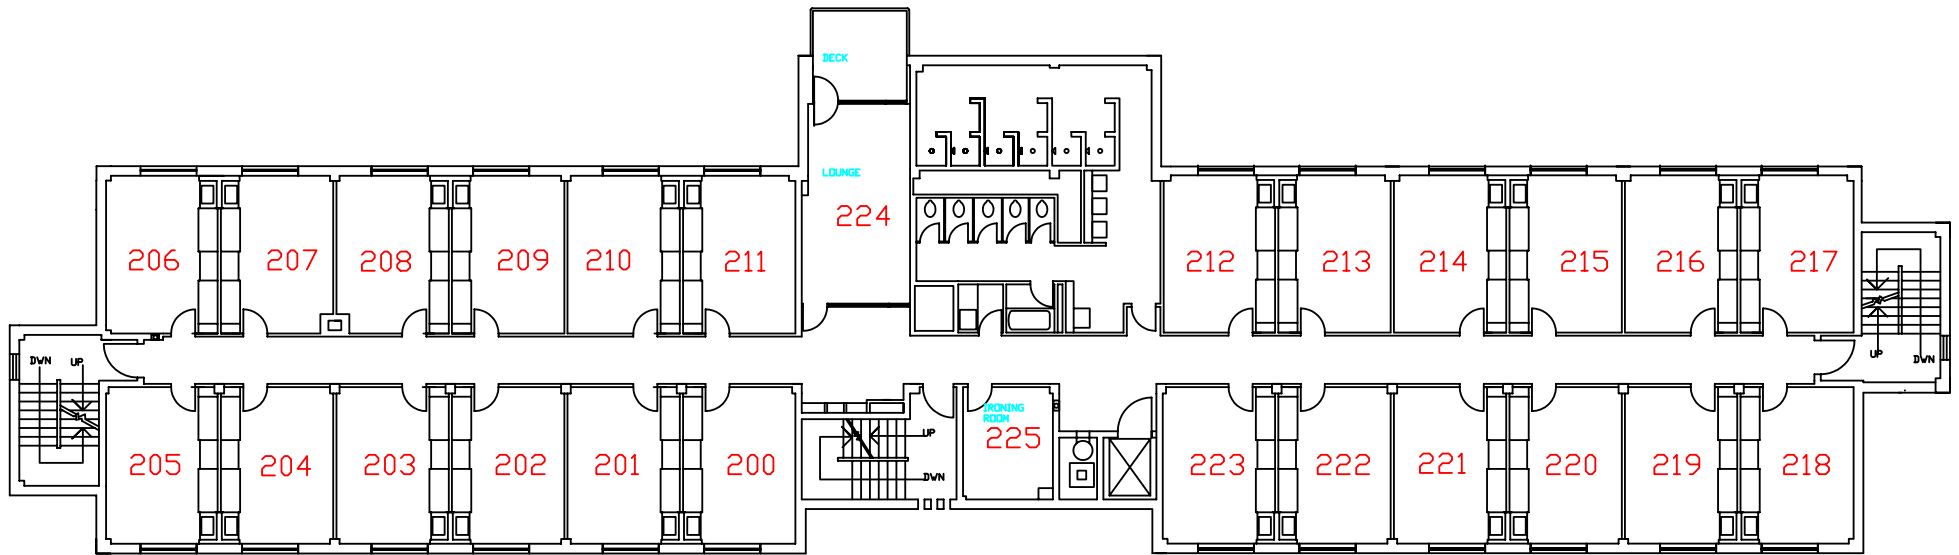

SÖHRE HALL BASEMENT LEVEL	
GUSTAVUS ADOLPHUS COLLEGE	
DATE: 6/15/04	DRAWN BY: JJL
CHECKED BY:	

SOHRE HALL FIRST FLOOR	
GUSTAVUS ADOLPHUS COLLEGE	
DATE: 6/15/04	DRAWN BY: JJL
CHECKED BY:	

SÖHRE HALL SECOND FLOOR	
GUSTAVUS ADOLPHUS COLLEGE	
DATE: 6/15/04	DRAWN BY: JJL
CHECKED BY:	

SÖHRE HALL THIRD FLOOR	
GUSTAVUS ADOLPHUS COLLEGE	
DATE: 6/15/04	DRAWN BY: J.J.L.
CHECKED BY:	

SÖHRE HALL FOURTH FLOOR	
GUSTAVUS ADOLPHUS COLLEGE	
DATE: 6/15/04	DRAWN BY: JJL
CHECKED BY:	