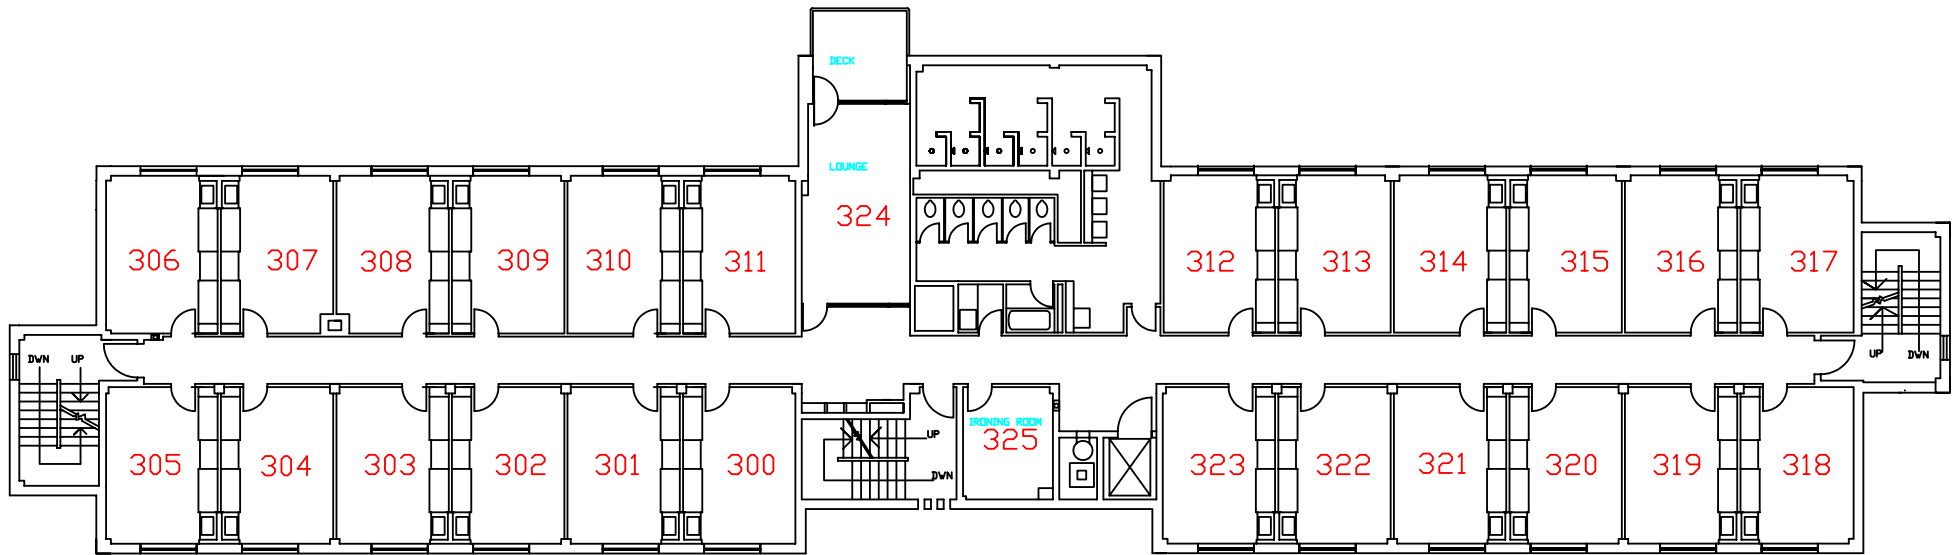

SÖHRE HALL BASEMENT LEVEL	
GUSTAVUS ADOLPHUS COLLEGE	
DATE: 6/15/04	DRAWN BY: JJL
CHECKED BY:	

SOHRE HALL FIRST FLOOR	
GUSTAVUS ADOLPHUS COLLEGE	
DATE: 6/15/04	DRAWN BY: JJL
CHECKED BY:	

SÖHRE HALL SECOND FLOOR	
GUSTAVUS ADOLPHUS COLLEGE	
DATE: 6/15/04	DRAWN BY: JJL
CHECKED BY:	

SÖHRE HALL THIRD FLOOR	
GUSTAVUS ADOLPHUS COLLEGE	
DATE: 6/15/04	DRAWN BY: J.J.L.
CHECKED BY:	

SÖHRE HALL FOURTH FLOOR	
GUSTAVUS ADOLPHUS COLLEGE	
DATE: 6/15/04	DRAWN BY: JJL
CHECKED BY:	