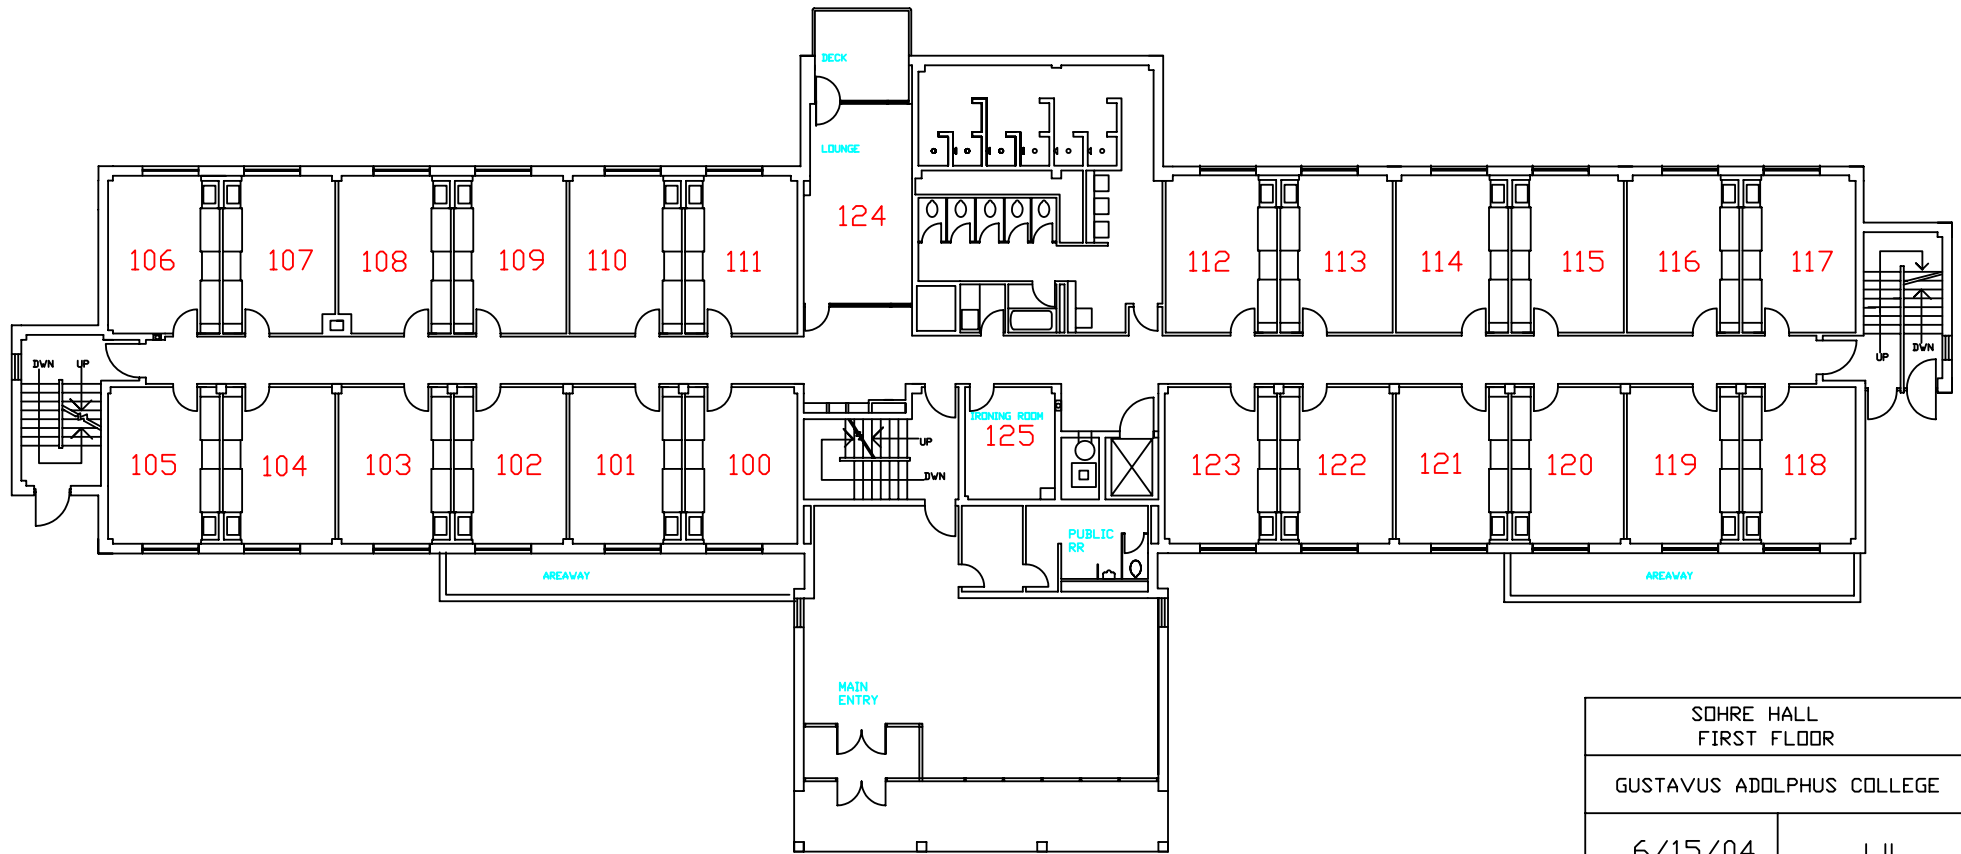

SÖHRE HALL BASEMENT LEVEL	
GUSTAVUS ADOLPHUS COLLEGE	
DATE: 6/15/04	DRAWN BY: JJL
CHECKED BY:	

SOHRE HALL FIRST FLOOR	
GUSTAVUS ADOLPHUS COLLEGE	
DATE: 6/15/04	DRAWN BY: JJL
CHECKED BY:	

SÖHRE HALL SECOND FLOOR	
GUSTAVUS ADOLPHUS COLLEGE	
DATE: 6/15/04	DRAWN BY: JJL
CHECKED BY:	

SÖHRE HALL THIRD FLOOR	
GUSTAVUS ADOLPHUS COLLEGE	
DATE: 6/15/04	DRAWN BY: J.J.L.
CHECKED BY:	

SÖHRE HALL FOURTH FLOOR	
GUSTAVUS ADOLPHUS COLLEGE	
DATE: 6/15/04	DRAWN BY: JJL
CHECKED BY:	