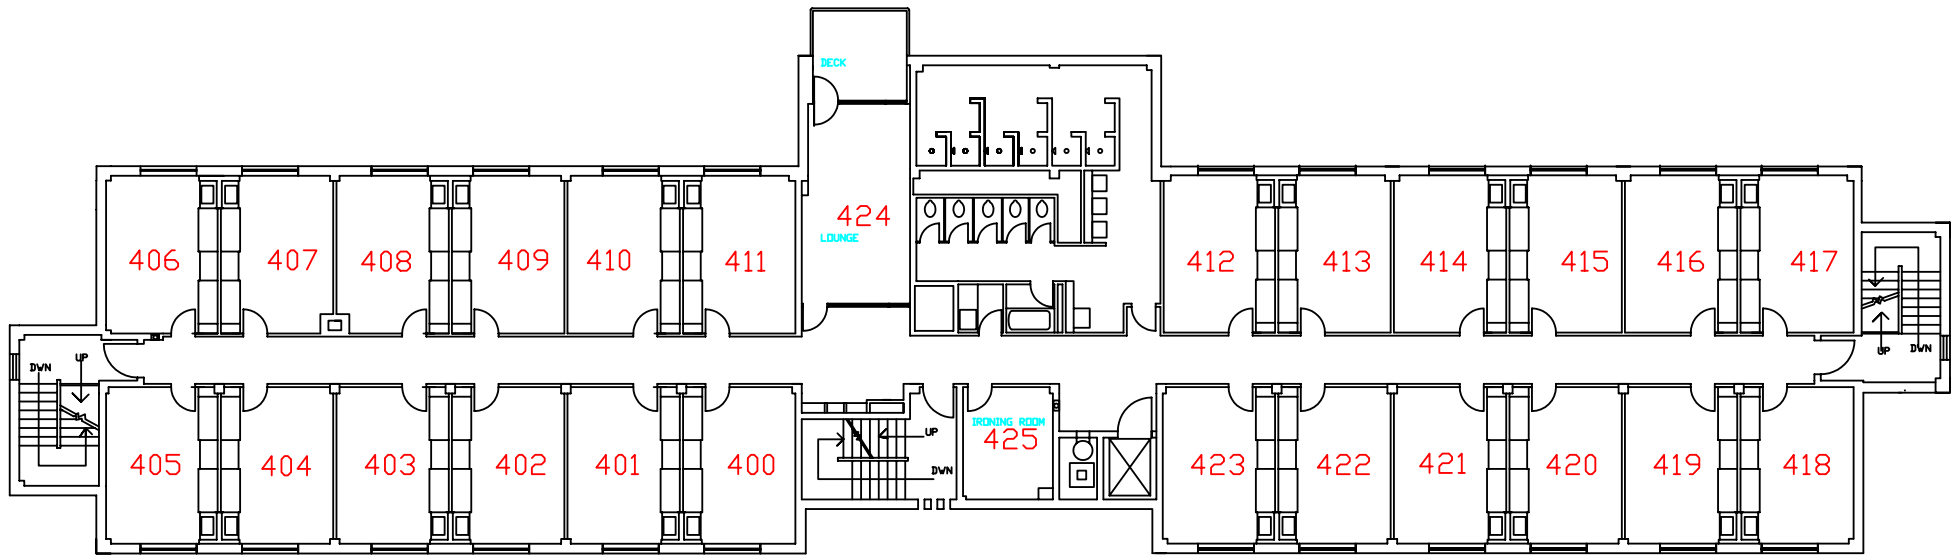

SÖHRE HALL BASEMENT LEVEL	
GUSTAVUS ADOLPHUS COLLEGE	
DATE: 6/15/04	DRAWN BY: JJL
CHECKED BY:	

SOHRE HALL FIRST FLOOR	
GUSTAVUS ADOLPHUS COLLEGE	
DATE: 6/15/04	DRAWN BY: JJL
CHECKED BY:	

SÖHRE HALL SECOND FLOOR	
GUSTAVUS ADOLPHUS COLLEGE	
DATE: 6/15/04	DRAWN BY: JJL
CHECKED BY:	

SÖHRE HALL THIRD FLOOR	
GUSTAVUS ADOLPHUS COLLEGE	
DATE: 6/15/04	DRAWN BY: J.J.L.
CHECKED BY:	

SÖHRE HALL FOURTH FLOOR	
GUSTAVUS ADOLPHUS COLLEGE	
DATE: 6/15/04	DRAWN BY: JJL
CHECKED BY:	