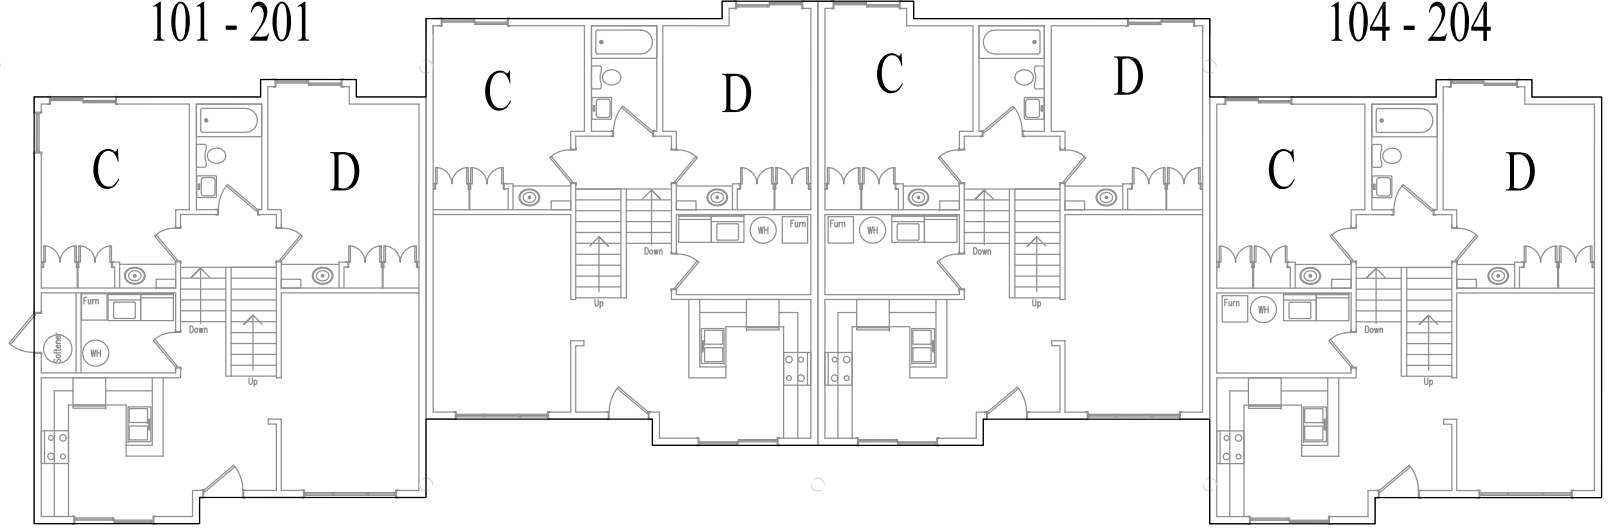

101 - 201

102 - 202

103 - 203

104 - 204

1903 = 10x

1901 = 20x

CHAPEL VIEW TOWNHOMES	
	GUSTAVUS ADOLPHUS COLLEGE 
DATE: 5/15/12	DRAWN BY: RKP
CHECKED BY:	

401

402

403

1904 = 40x

CHAPEL VIEW TOWNHOMES	
	
GUSTAVUS ADOLPHUS COLLEGE	
DATE: 5/15/12	DRAWN BY: RKP
CHECKED BY:	

301

302

303

1905 = 30x