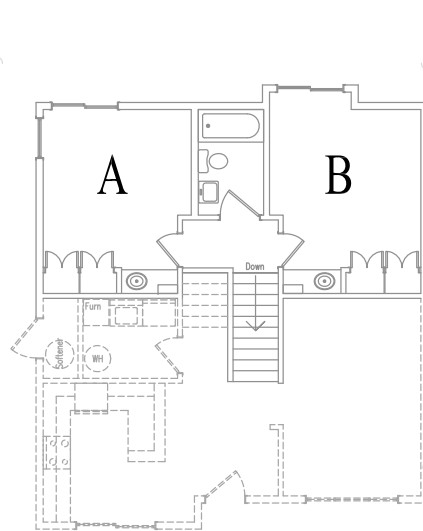

101 - 201

102 - 202

103 - 203

104 - 204

1903 = 10x

1901 = 20x

CHAPEL VIEW TOWNHOMES	
	GUSTAVUS ADOLPHUS COLLEGE 
DATE: 5/15/12	DRAWN BY: RKP
CHECKED BY:	

401

402

403

1904 = 40x

CHAPEL VIEW TOWNHOMES	
	
GUSTAVUS ADOLPHUS COLLEGE	
DATE: 5/15/12	DRAWN BY: RKP
CHECKED BY:	

301

302

303

1905 = 30x