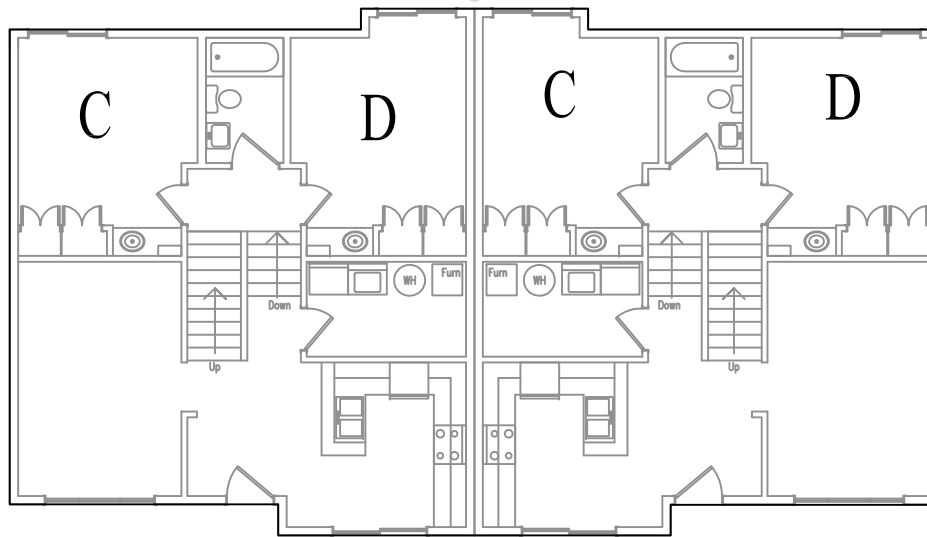

402

403

1904 = 40x

CHAPEL VIEW TOWNHOMES	
	
GUSTAVUS ADOLPHUS COLLEGE	
DATE: 5/15/12	DRAWN BY: RKP
CHECKED BY:	

301

302

303

1905 = 30x