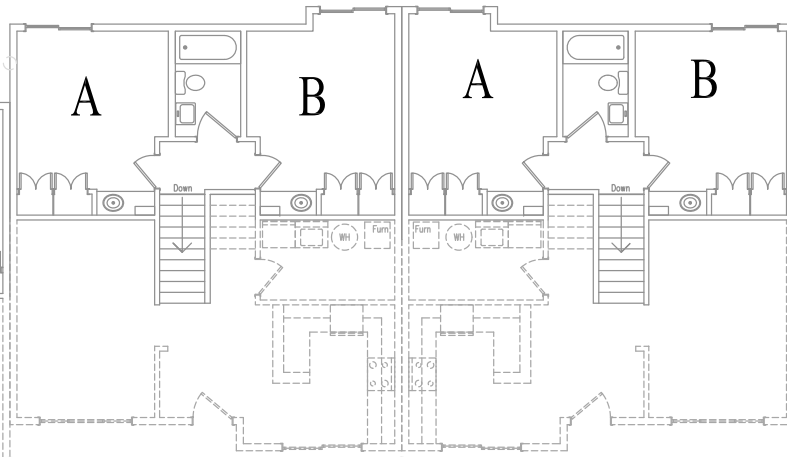

101 - 201

102 - 202

103 - 203

104 - 204

1903 = 10x

1901 = 20x

CHAPEL VIEW TOWNHOMES	
	GUSTAVUS ADOLPHUS COLLEGE 
DATE: 5/15/12	DRAWN BY: RKP
CHECKED BY:	

401

402

403

1904 = 40x

CHAPEL VIEW TOWNHOMES	
	
GUSTAVUS ADOLPHUS COLLEGE	
DATE: 5/15/12	DRAWN BY: RKP
CHECKED BY:	

301

302

303

1905 = 30x