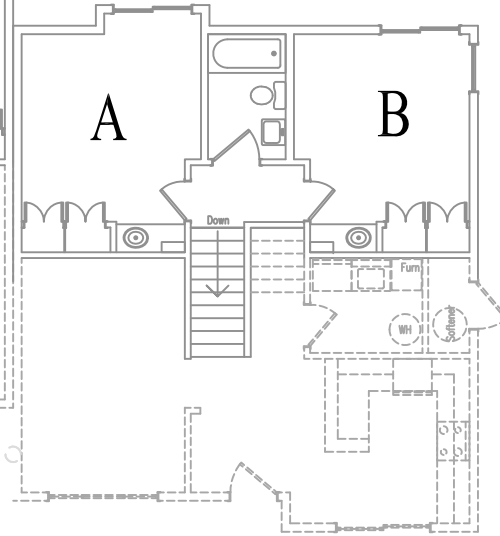

402

403

1904 = 40x

CHAPEL VIEW TOWNHOMES	
	
GUSTAVUS ADOLPHUS COLLEGE	
DATE: 5/15/12	DRAWN BY: RKP
CHECKED BY:	

301

302

303

1905 = 30x