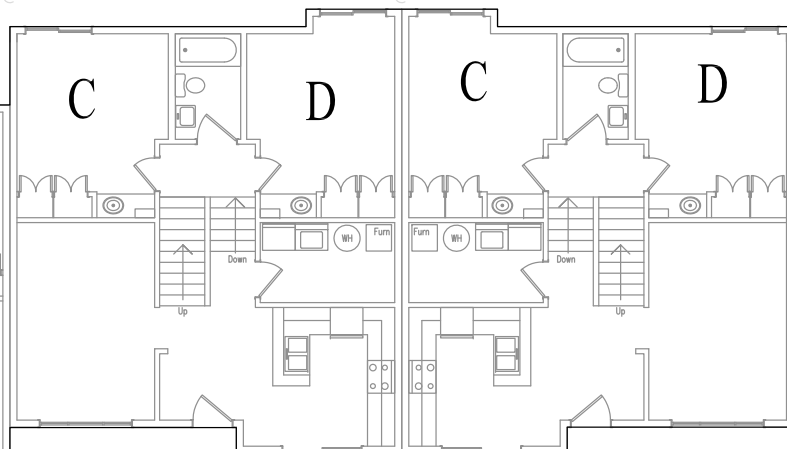

101 - 201

102 - 202

103 - 203

104 - 204

1903 = 10x

1901 = 20x

CHAPEL VIEW TOWNHOMES	
	GUSTAVUS ADOLPHUS COLLEGE 
DATE: 5/15/12	DRAWN BY: RKP
CHECKED BY:	

401

402

403

1904 = 40x

CHAPEL VIEW TOWNHOMES	
	
GUSTAVUS ADOLPHUS COLLEGE	
DATE: 5/15/12	DRAWN BY: RKP
CHECKED BY:	

301

302

303

1905 = 30x