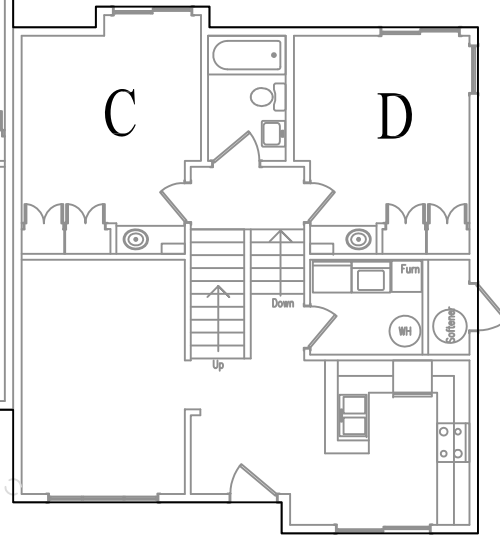

402

403

1904 = 40x

CHAPEL VIEW TOWNHOMES	
	
GUSTAVUS ADOLPHUS COLLEGE	
DATE: 5/15/12	DRAWN BY: RKP
CHECKED BY:	

301

302

303

1905 = 30x