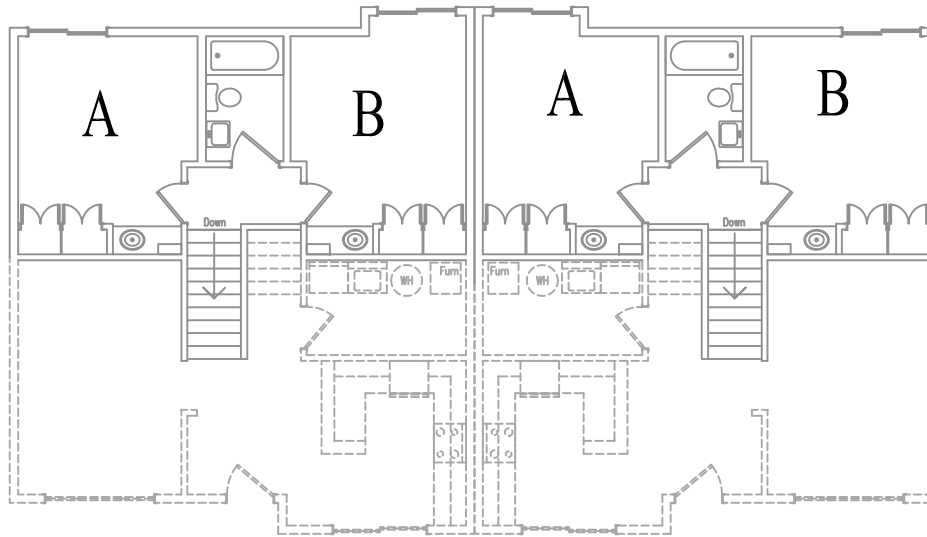

402

403

1904 = 40x

CHAPEL VIEW TOWNHOMES	
	
GUSTAVUS ADOLPHUS COLLEGE	
DATE: 5/15/12	DRAWN BY: RKP
CHECKED BY:	

301

302

303

1905 = 30x