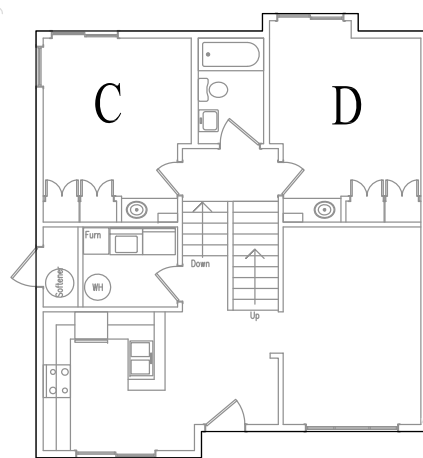

101 - 201

102 - 202

103 - 203

104 - 204

1903 = 10x

1901 = 20x

CHAPEL VIEW TOWNHOMES	
	GUSTAVUS ADOLPHUS COLLEGE 
DATE: 5/15/12	DRAWN BY: RKP
CHECKED BY:	

401

402

403

1904 = 40x

CHAPEL VIEW TOWNHOMES	
	
GUSTAVUS ADOLPHUS COLLEGE	
DATE: 5/15/12	DRAWN BY: RKP
CHECKED BY:	

301

302

303

1905 = 30x