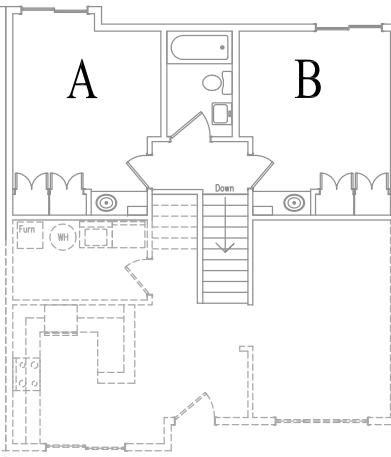

101 - 201

102 - 202

103 - 203

104 - 204

1903 = 10x

1901 = 20x

CHAPEL VIEW TOWNHOMES	
	GUSTAVUS ADOLPHUS COLLEGE 
DATE: 5/15/12	DRAWN BY: RKP
CHECKED BY:	

401

402

403

1904 = 40x

CHAPEL VIEW TOWNHOMES	
	
GUSTAVUS ADOLPHUS COLLEGE	
DATE: 5/15/12	DRAWN BY: RKP
CHECKED BY:	

301

302

303

1905 = 30x