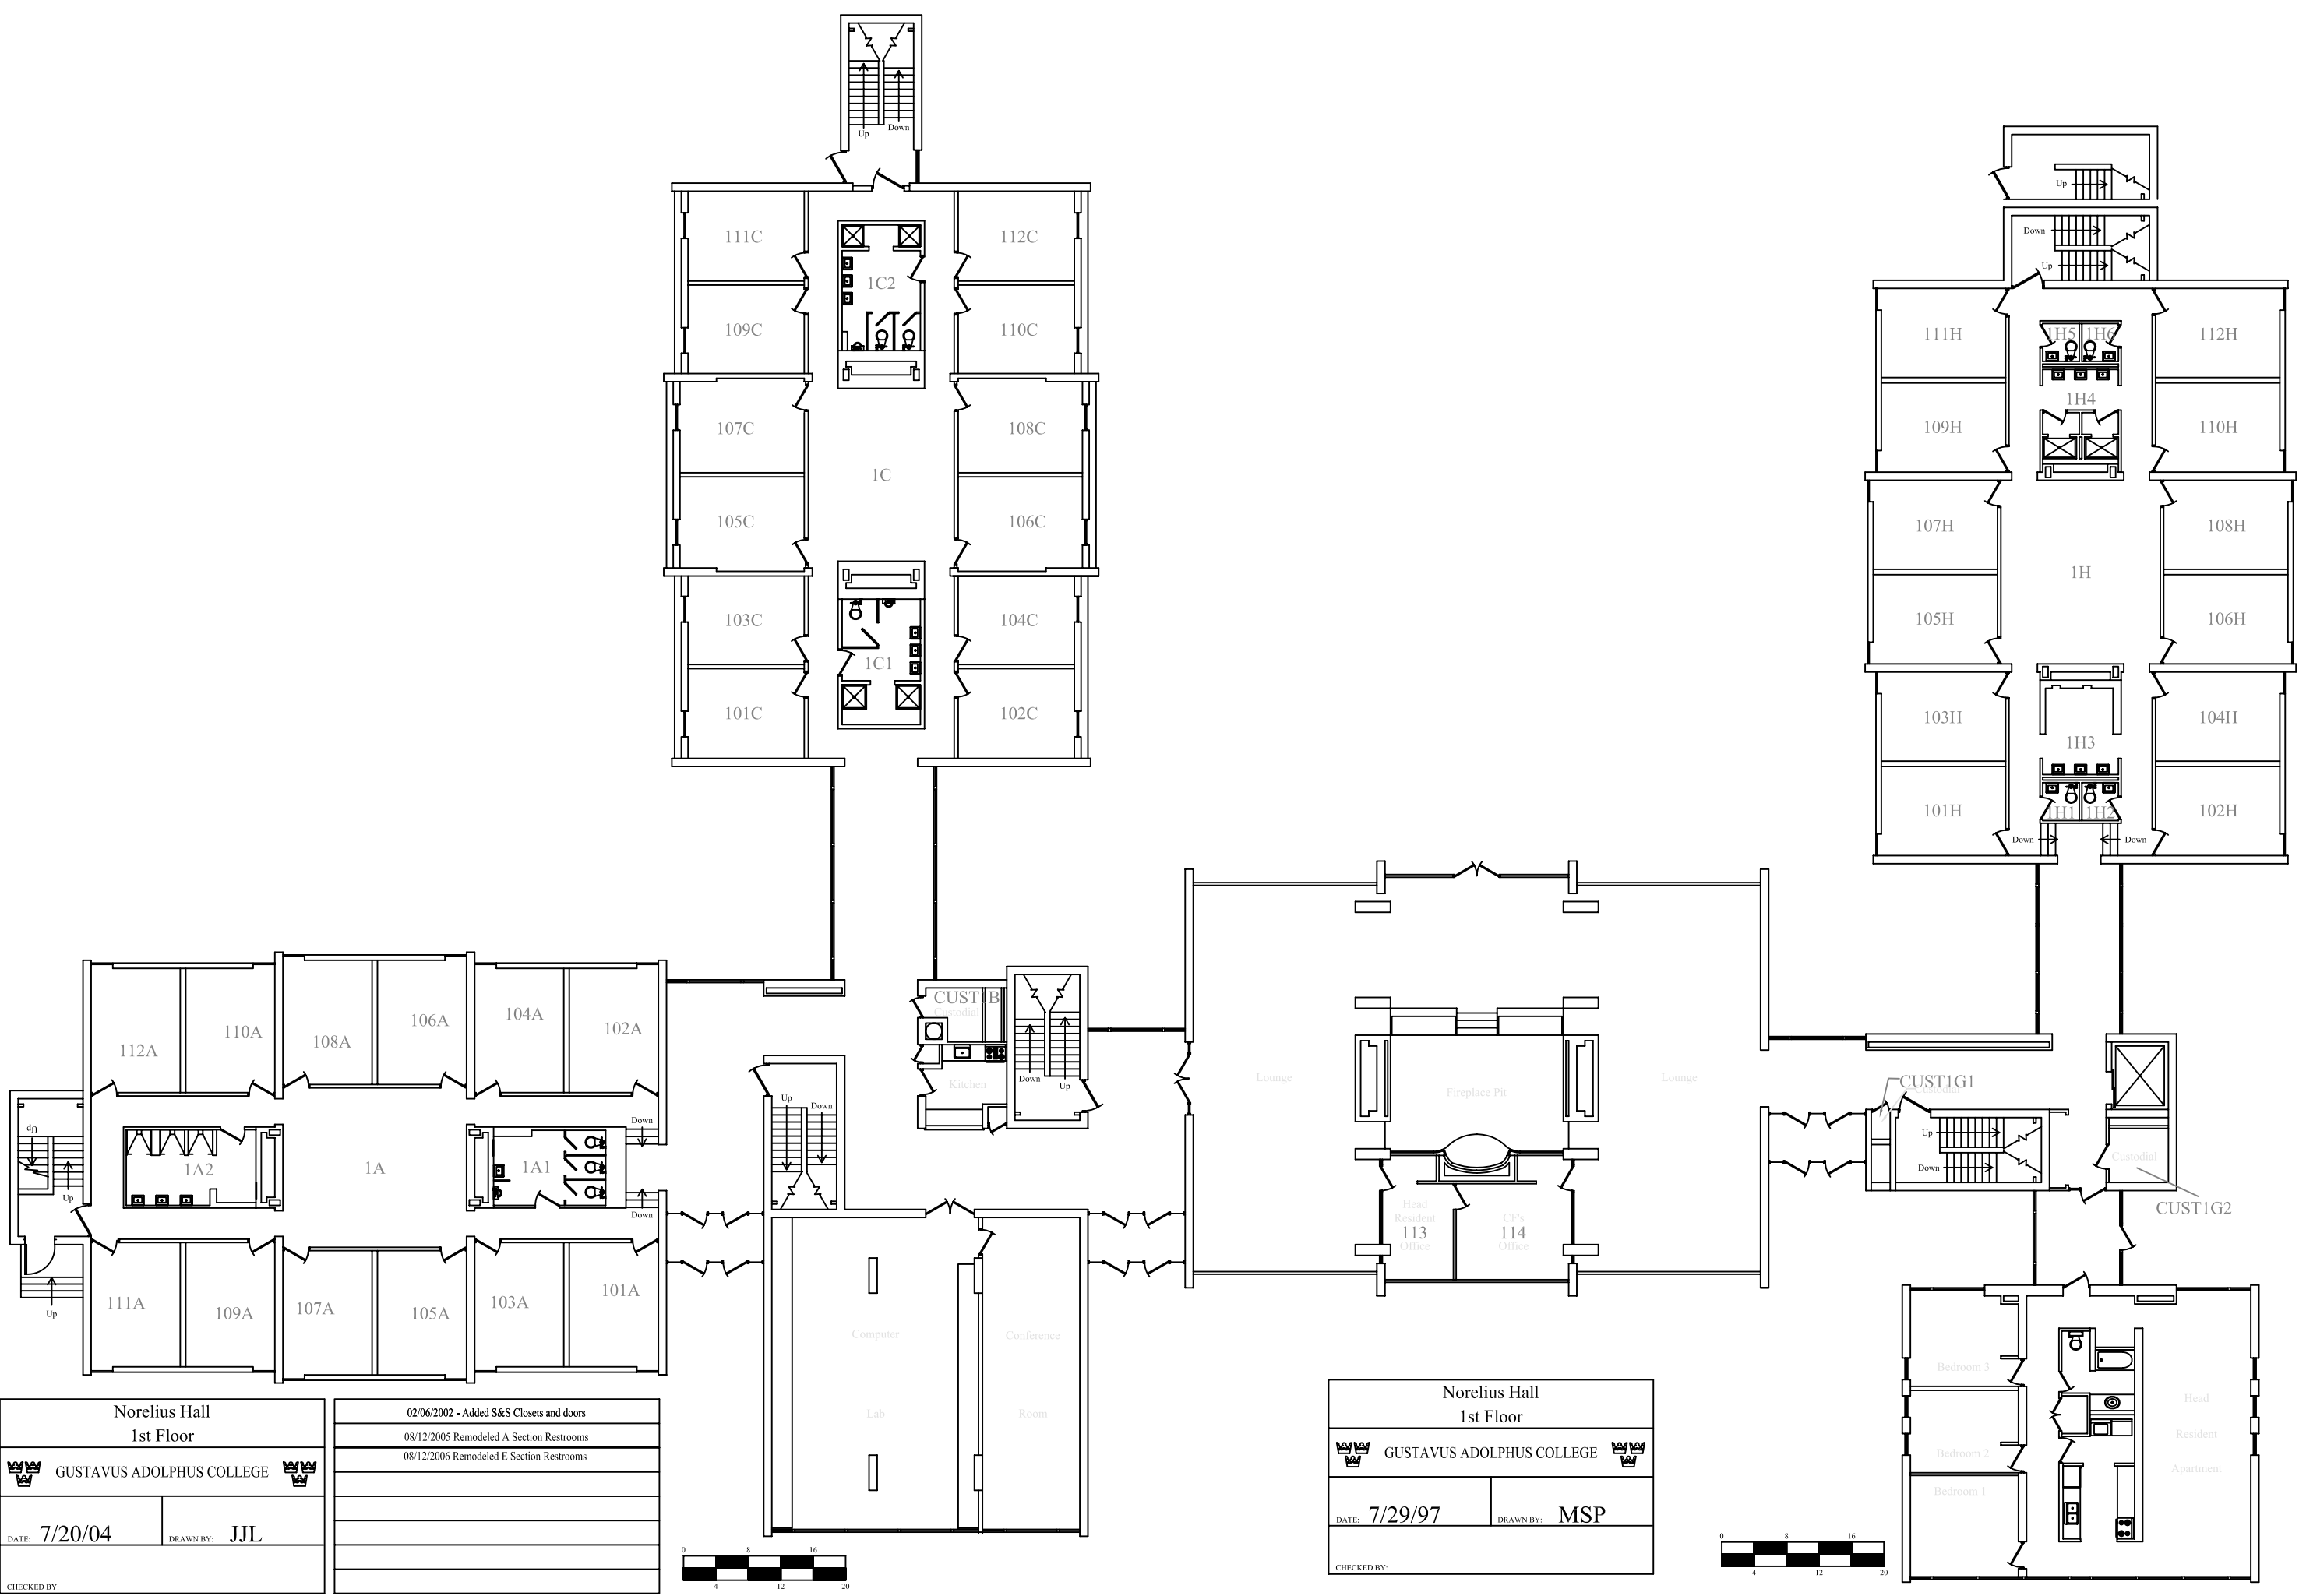

**Norelius Hall
Basement Floor**

GUSTAVUS ADOLPHUS COLLEGE

DATE: 7/20/04 DRAWN BY: JJL

CHECKED BY:

Not Excavated Not Excavated Not Excavated

Norelius Hall
1st Floor

GUSTAVUS ADOLPHUS COLLEGE

DATE: 7/20/04 DRAWN BY: JJL

CHECKED BY:

02/06/2002 - Added S&S Closets and doors
08/12/2005 Remodeled A Section Restrooms
08/12/2006 Remodeled E Section Restrooms

Norelius Hall
1st Floor

GUSTAVUS ADOLPHUS COLLEGE

DATE: 7/29/97 DRAWN BY: MSP