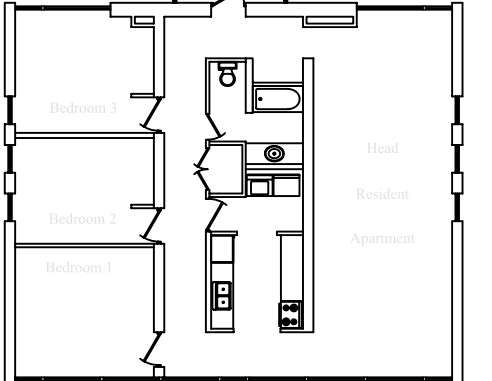

Norelius Hall
1st Floor

GUSTAVUS ADOLPHUS COLLEGE

DATE: 7/20/04 DRAWN BY: JJL

CHECKED BY:

02/06/2002 - Added S&S Closets and doors
08/12/2005 Remodeled A Section Restrooms
08/12/2006 Remodeled E Section Restrooms

Norelius Hall
1st Floor

GUSTAVUS ADOLPHUS COLLEGE

DATE: 7/29/97 DRAWN BY: MSP

CHECKED BY: