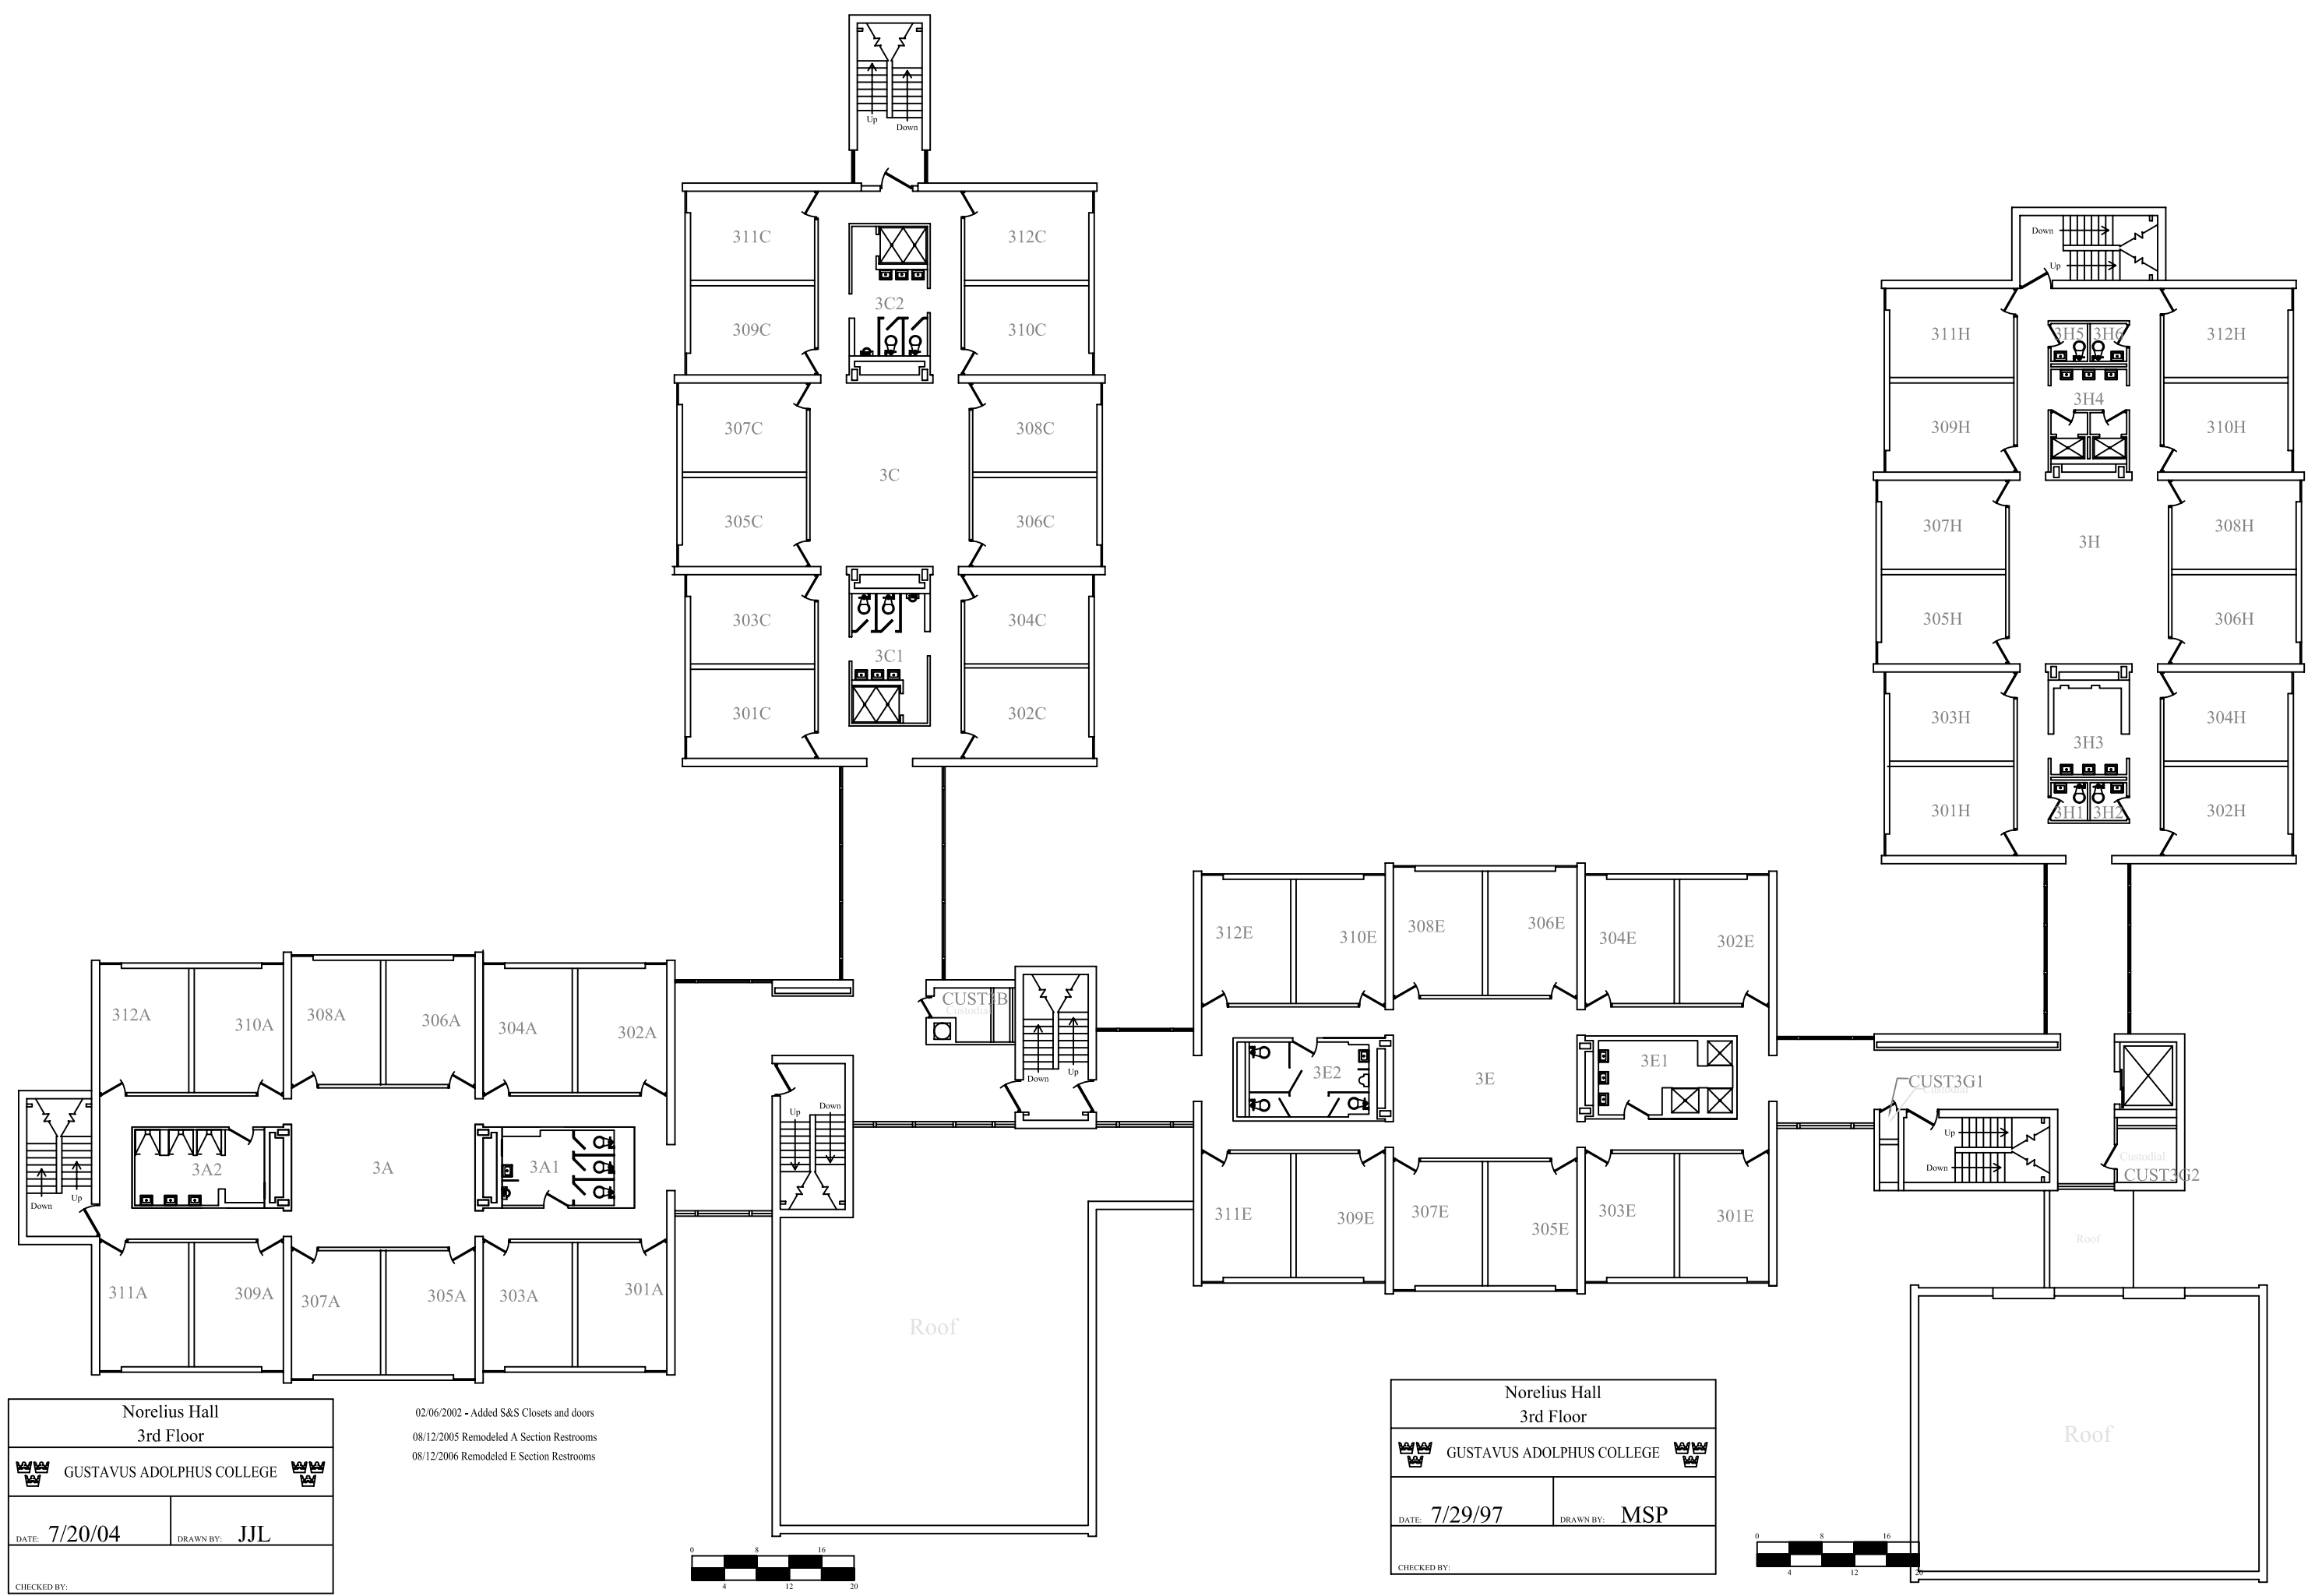

Norelius Hall 3rd Floor	
GUSTAVUS ADOLPHUS COLLEGE	
DATE: 7/20/04	DRAWN BY: JJL
CHECKED BY:	

02/06/2002 - Added S&S Closets and doors
08/12/2005 Remodeled A Section Restrooms
08/12/2006 Remodeled E Section Restrooms

Norelius Hall 3rd Floor	
GUSTAVUS ADOLPHUS COLLEGE	
DATE: 7/29/97	DRAWN BY: MSP
CHECKED BY: