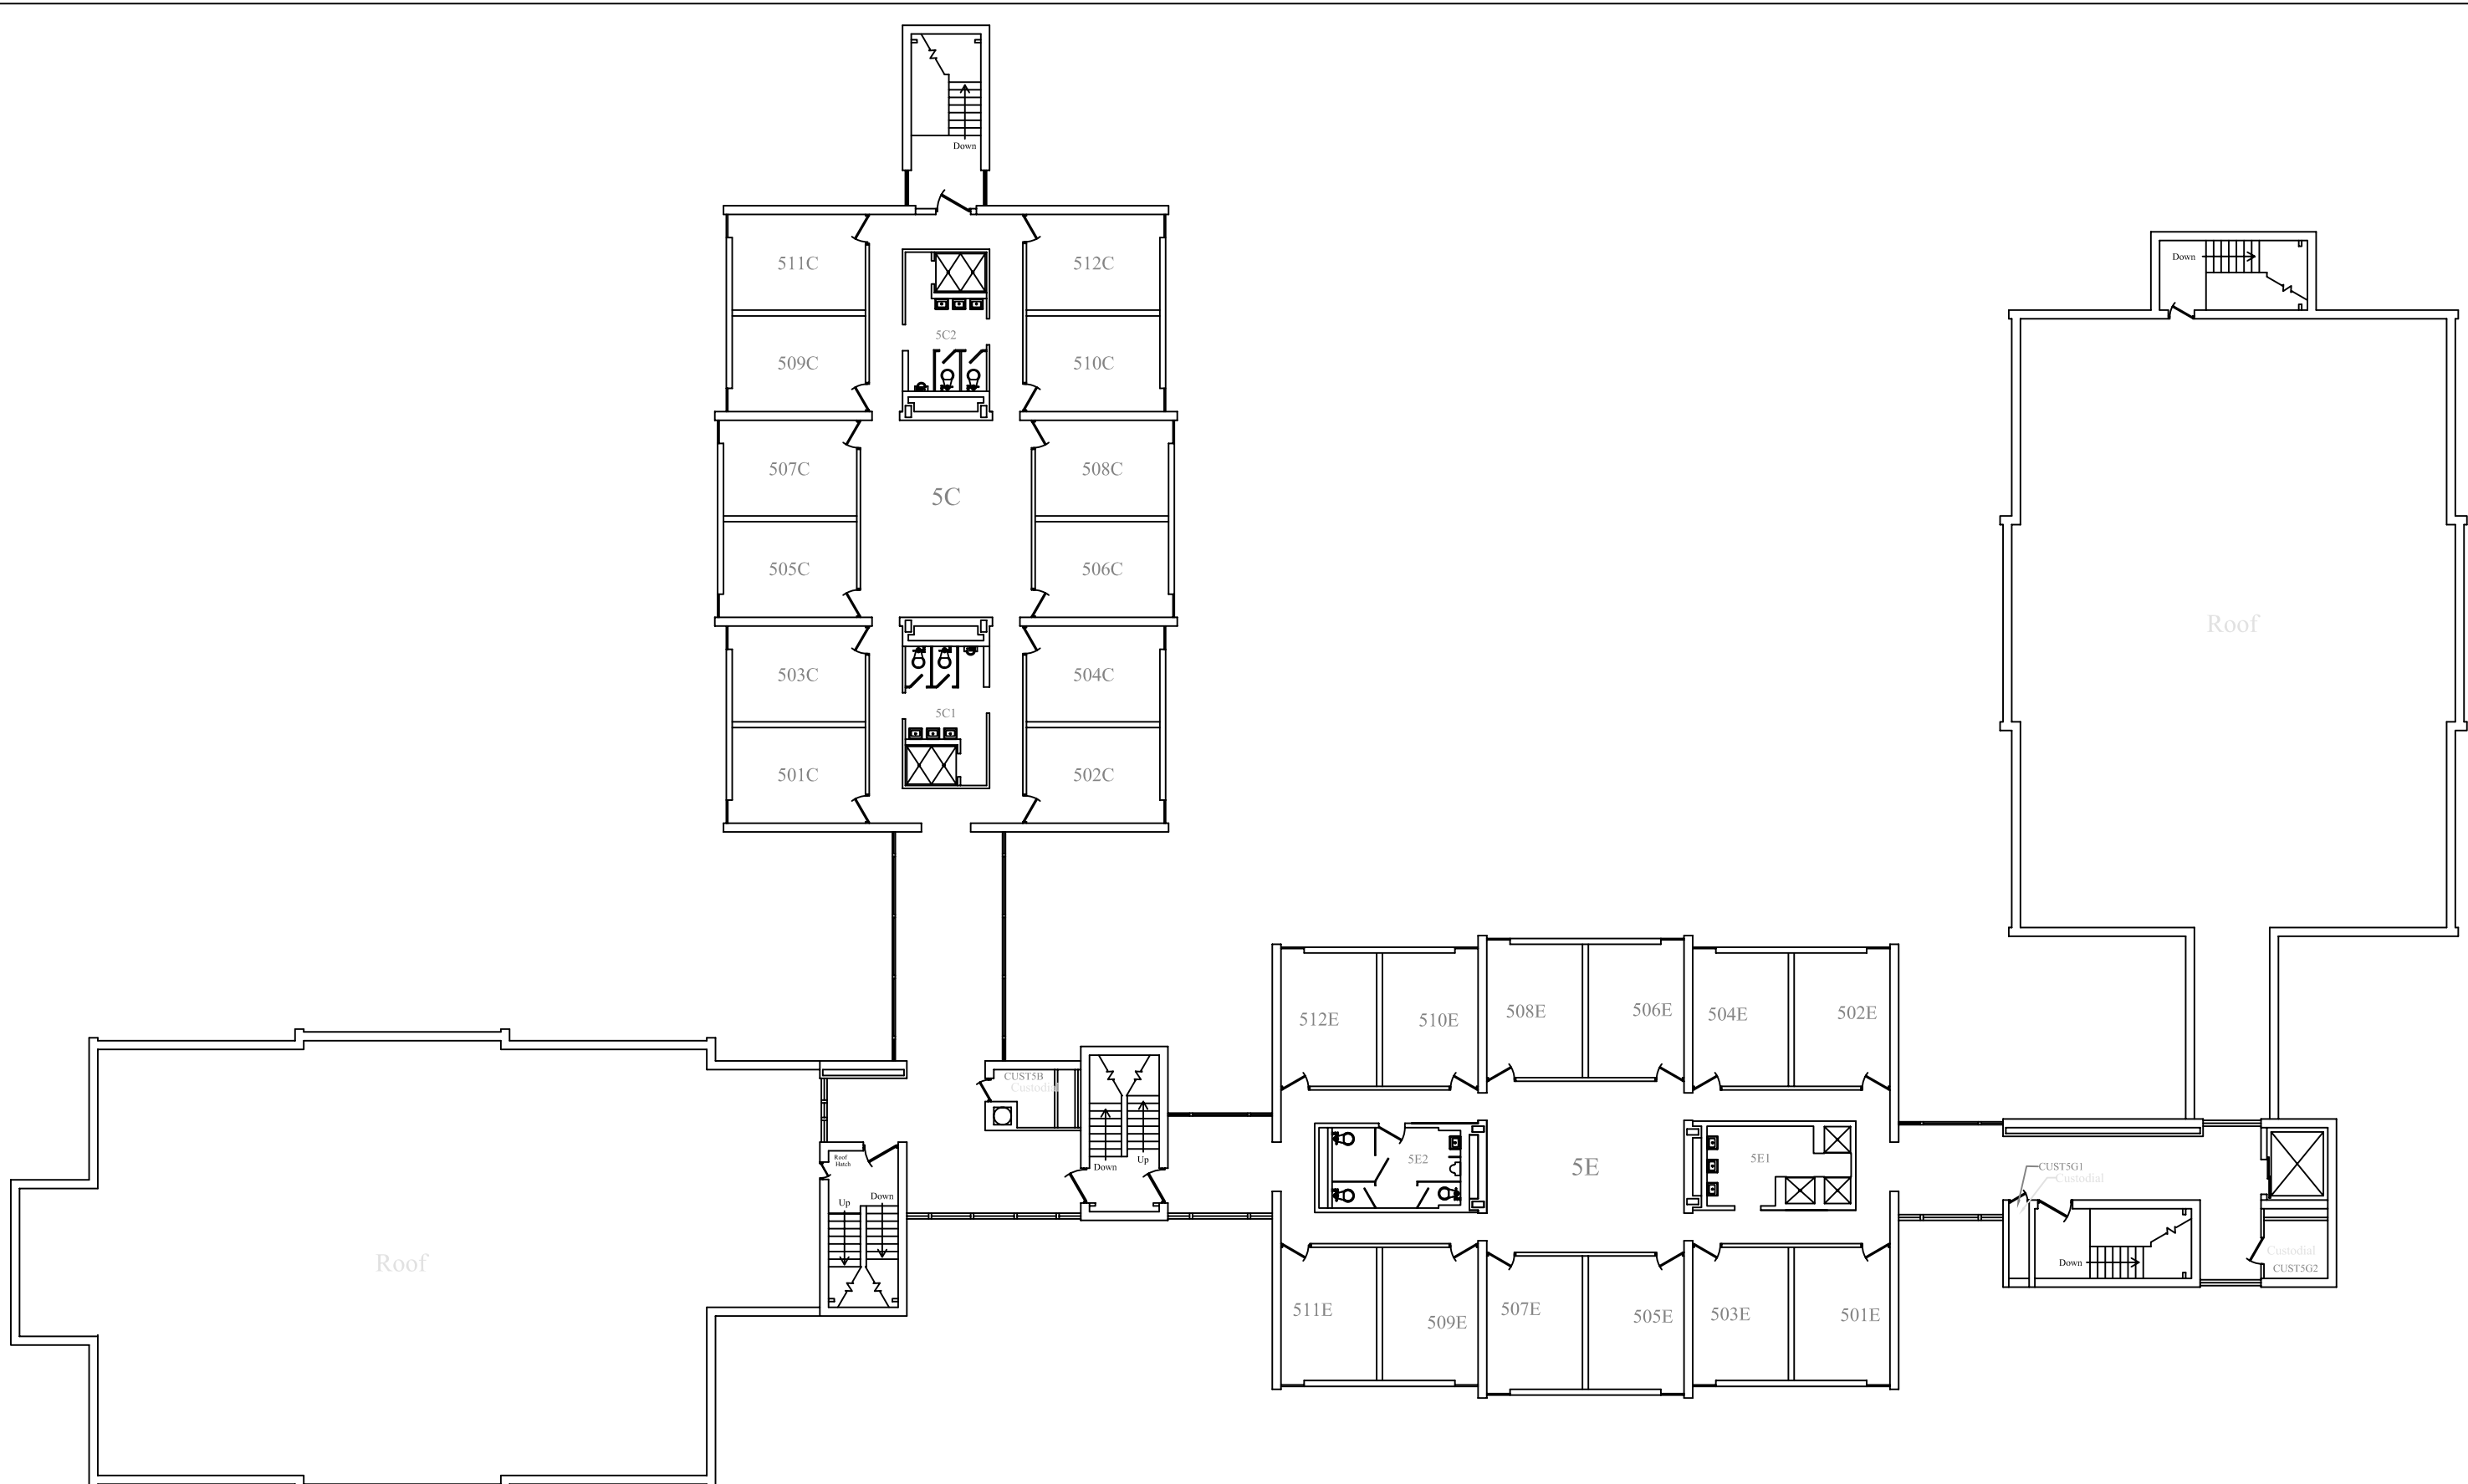

Norelius Hall 5th Floor	
GUSTAVUS ADOLPHUS COLLEGE	
DATE: 7/20/04	DRAWN BY: JJL
CHECKED BY:	

02/06/2002 - Added S&S Closets and doors
08/12/2005 Remodeled A Section Restrooms
08/12/2006 Remodeled E Section Restrooms

Norelius Hall 5th Floor	
GUSTAVUS ADOLPHUS COLLEGE	
DATE: 7/29/97	DRAWN BY: MSP
CHECKED BY: