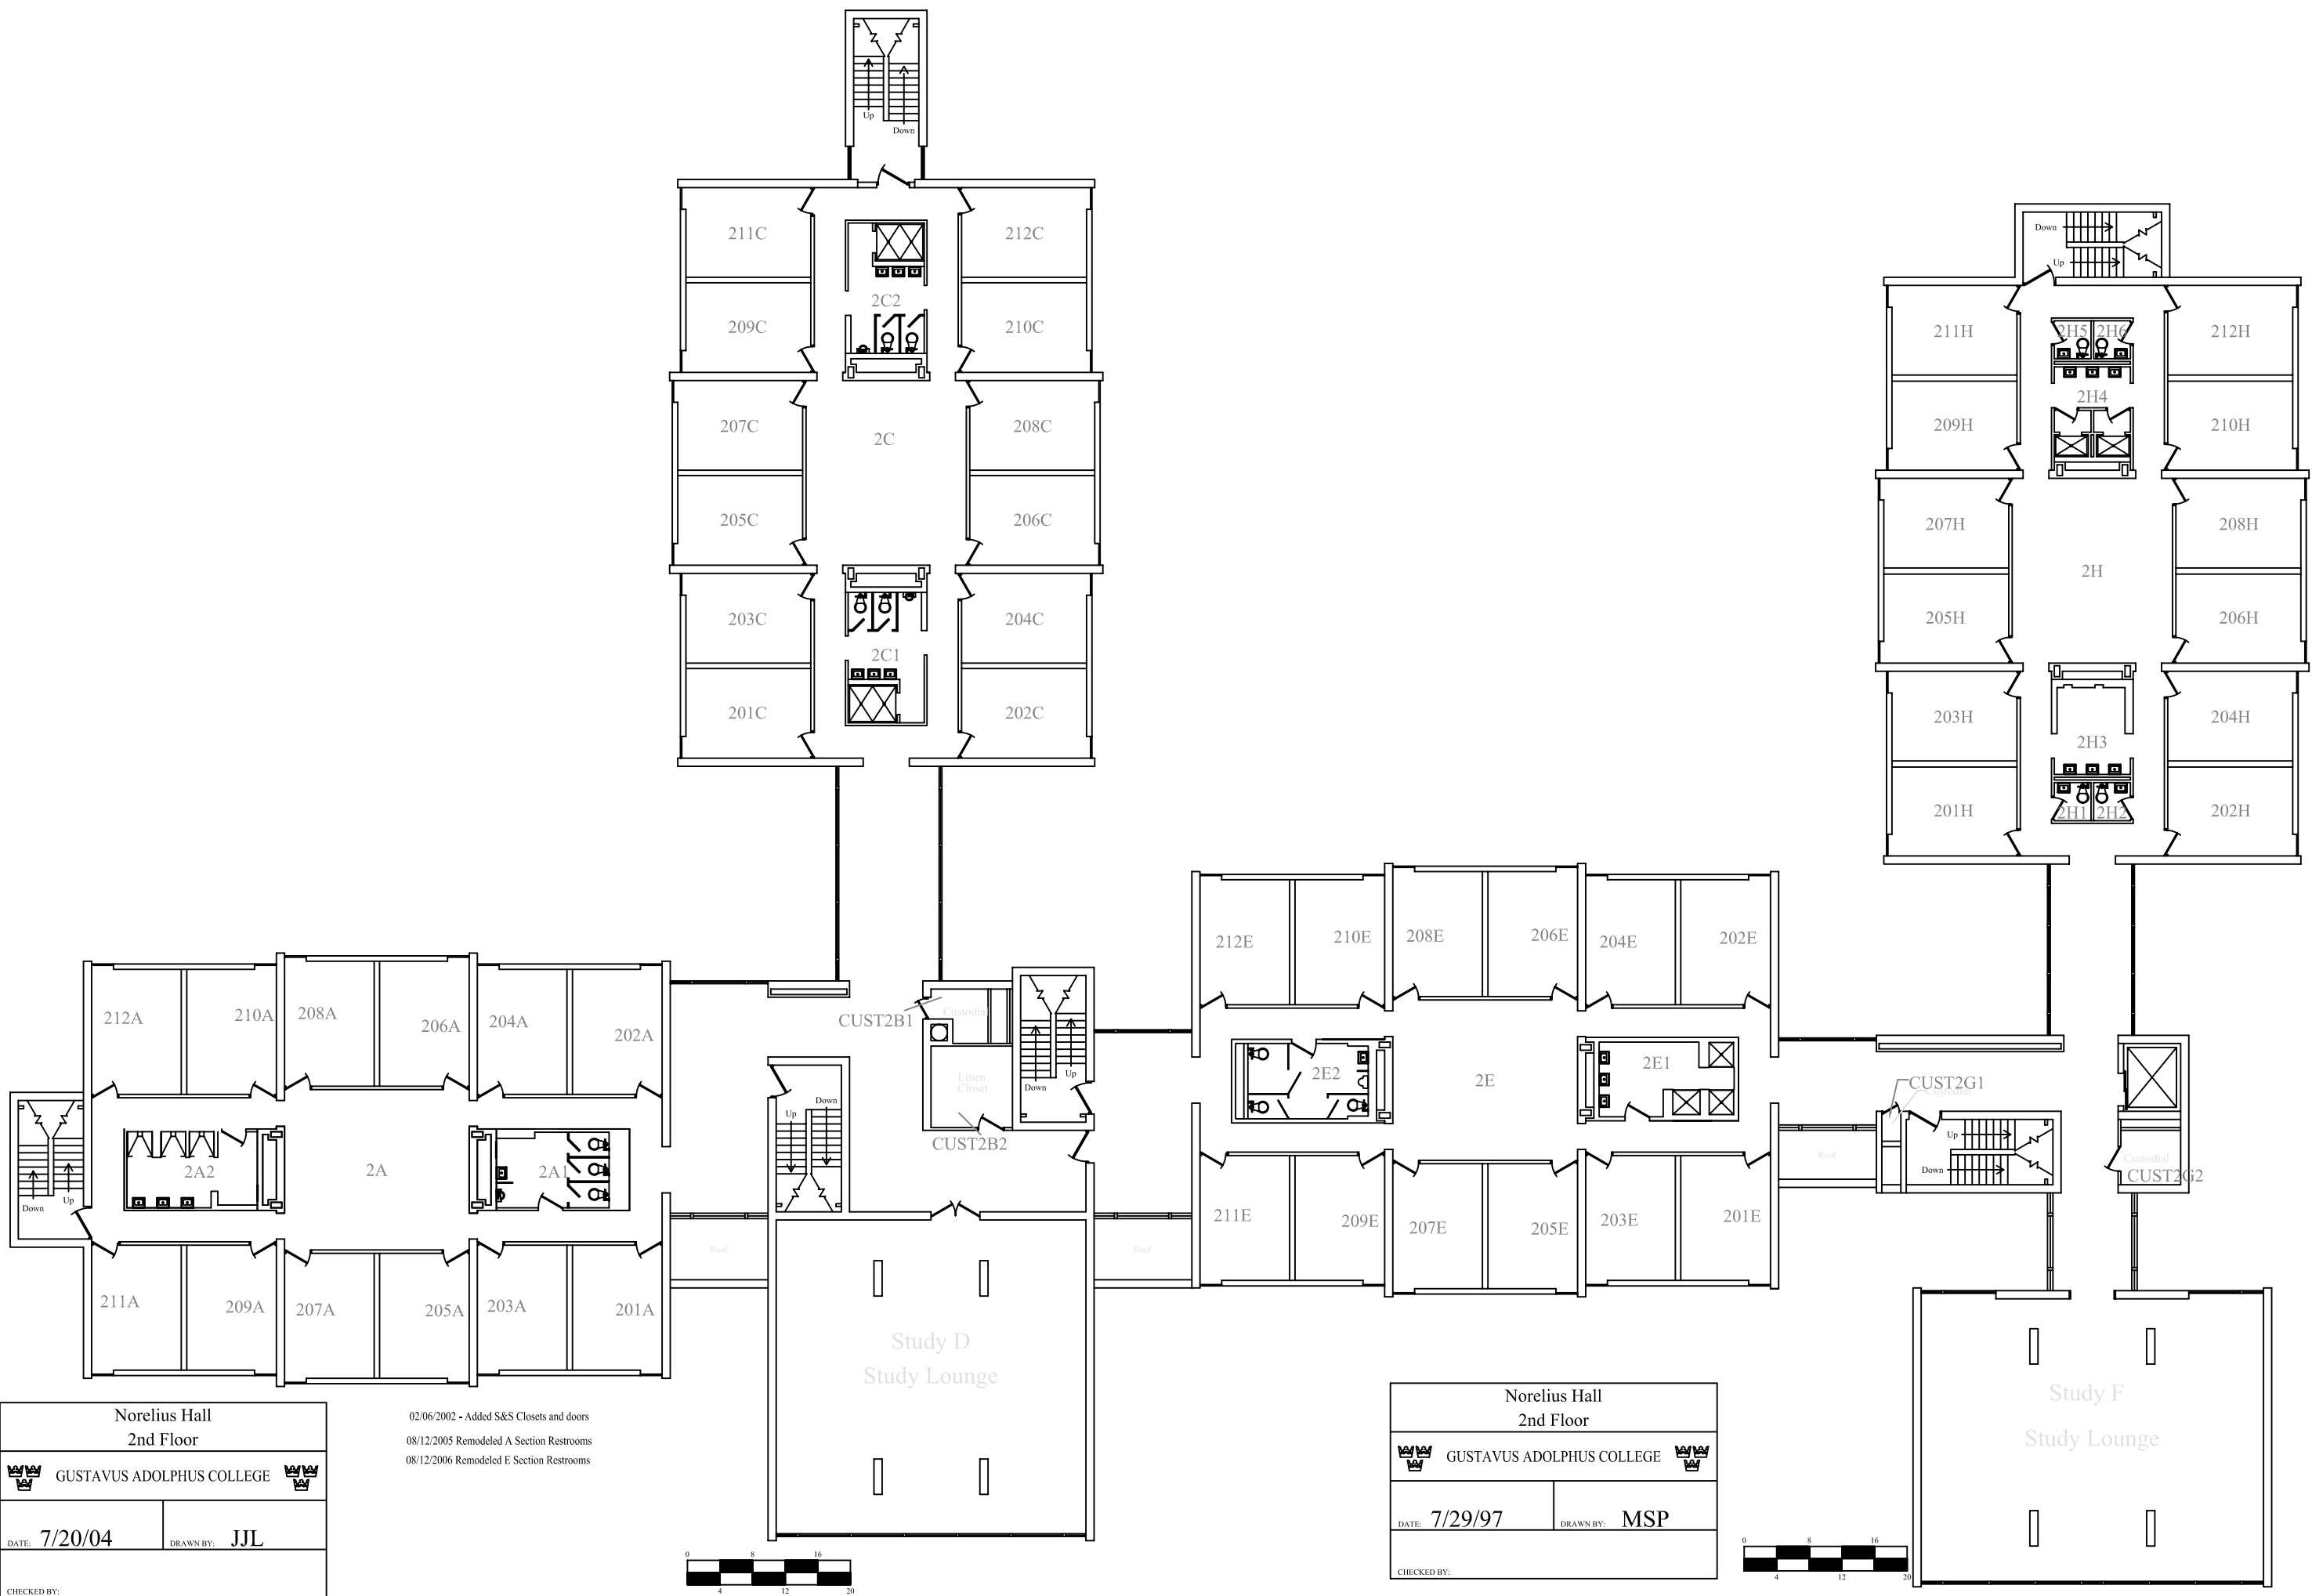

CHECKED BY:

02/06/2002 - Added S&S Closets and doors
08/12/2005 Remodeled A Section Restrooms
08/12/2006 Remodeled E Section Restrooms

Norelius Hall
1st Floor

GUSTAVUS ADOLPHUS COLLEGE

DATE: 7/29/97 DRAWN BY: MSP

CHECKED BY:

Norelius Hall 2nd Floor	
GUSTAVUS ADOLPHUS COLLEGE	
DATE: 7/20/04	DRAWN BY: JJL
CHECKED BY:	

02/06/2002 - Added S&S Closets and doors
 08/12/2005 Remodeled A Section Restrooms
 08/12/2006 Remodeled E Section Restrooms