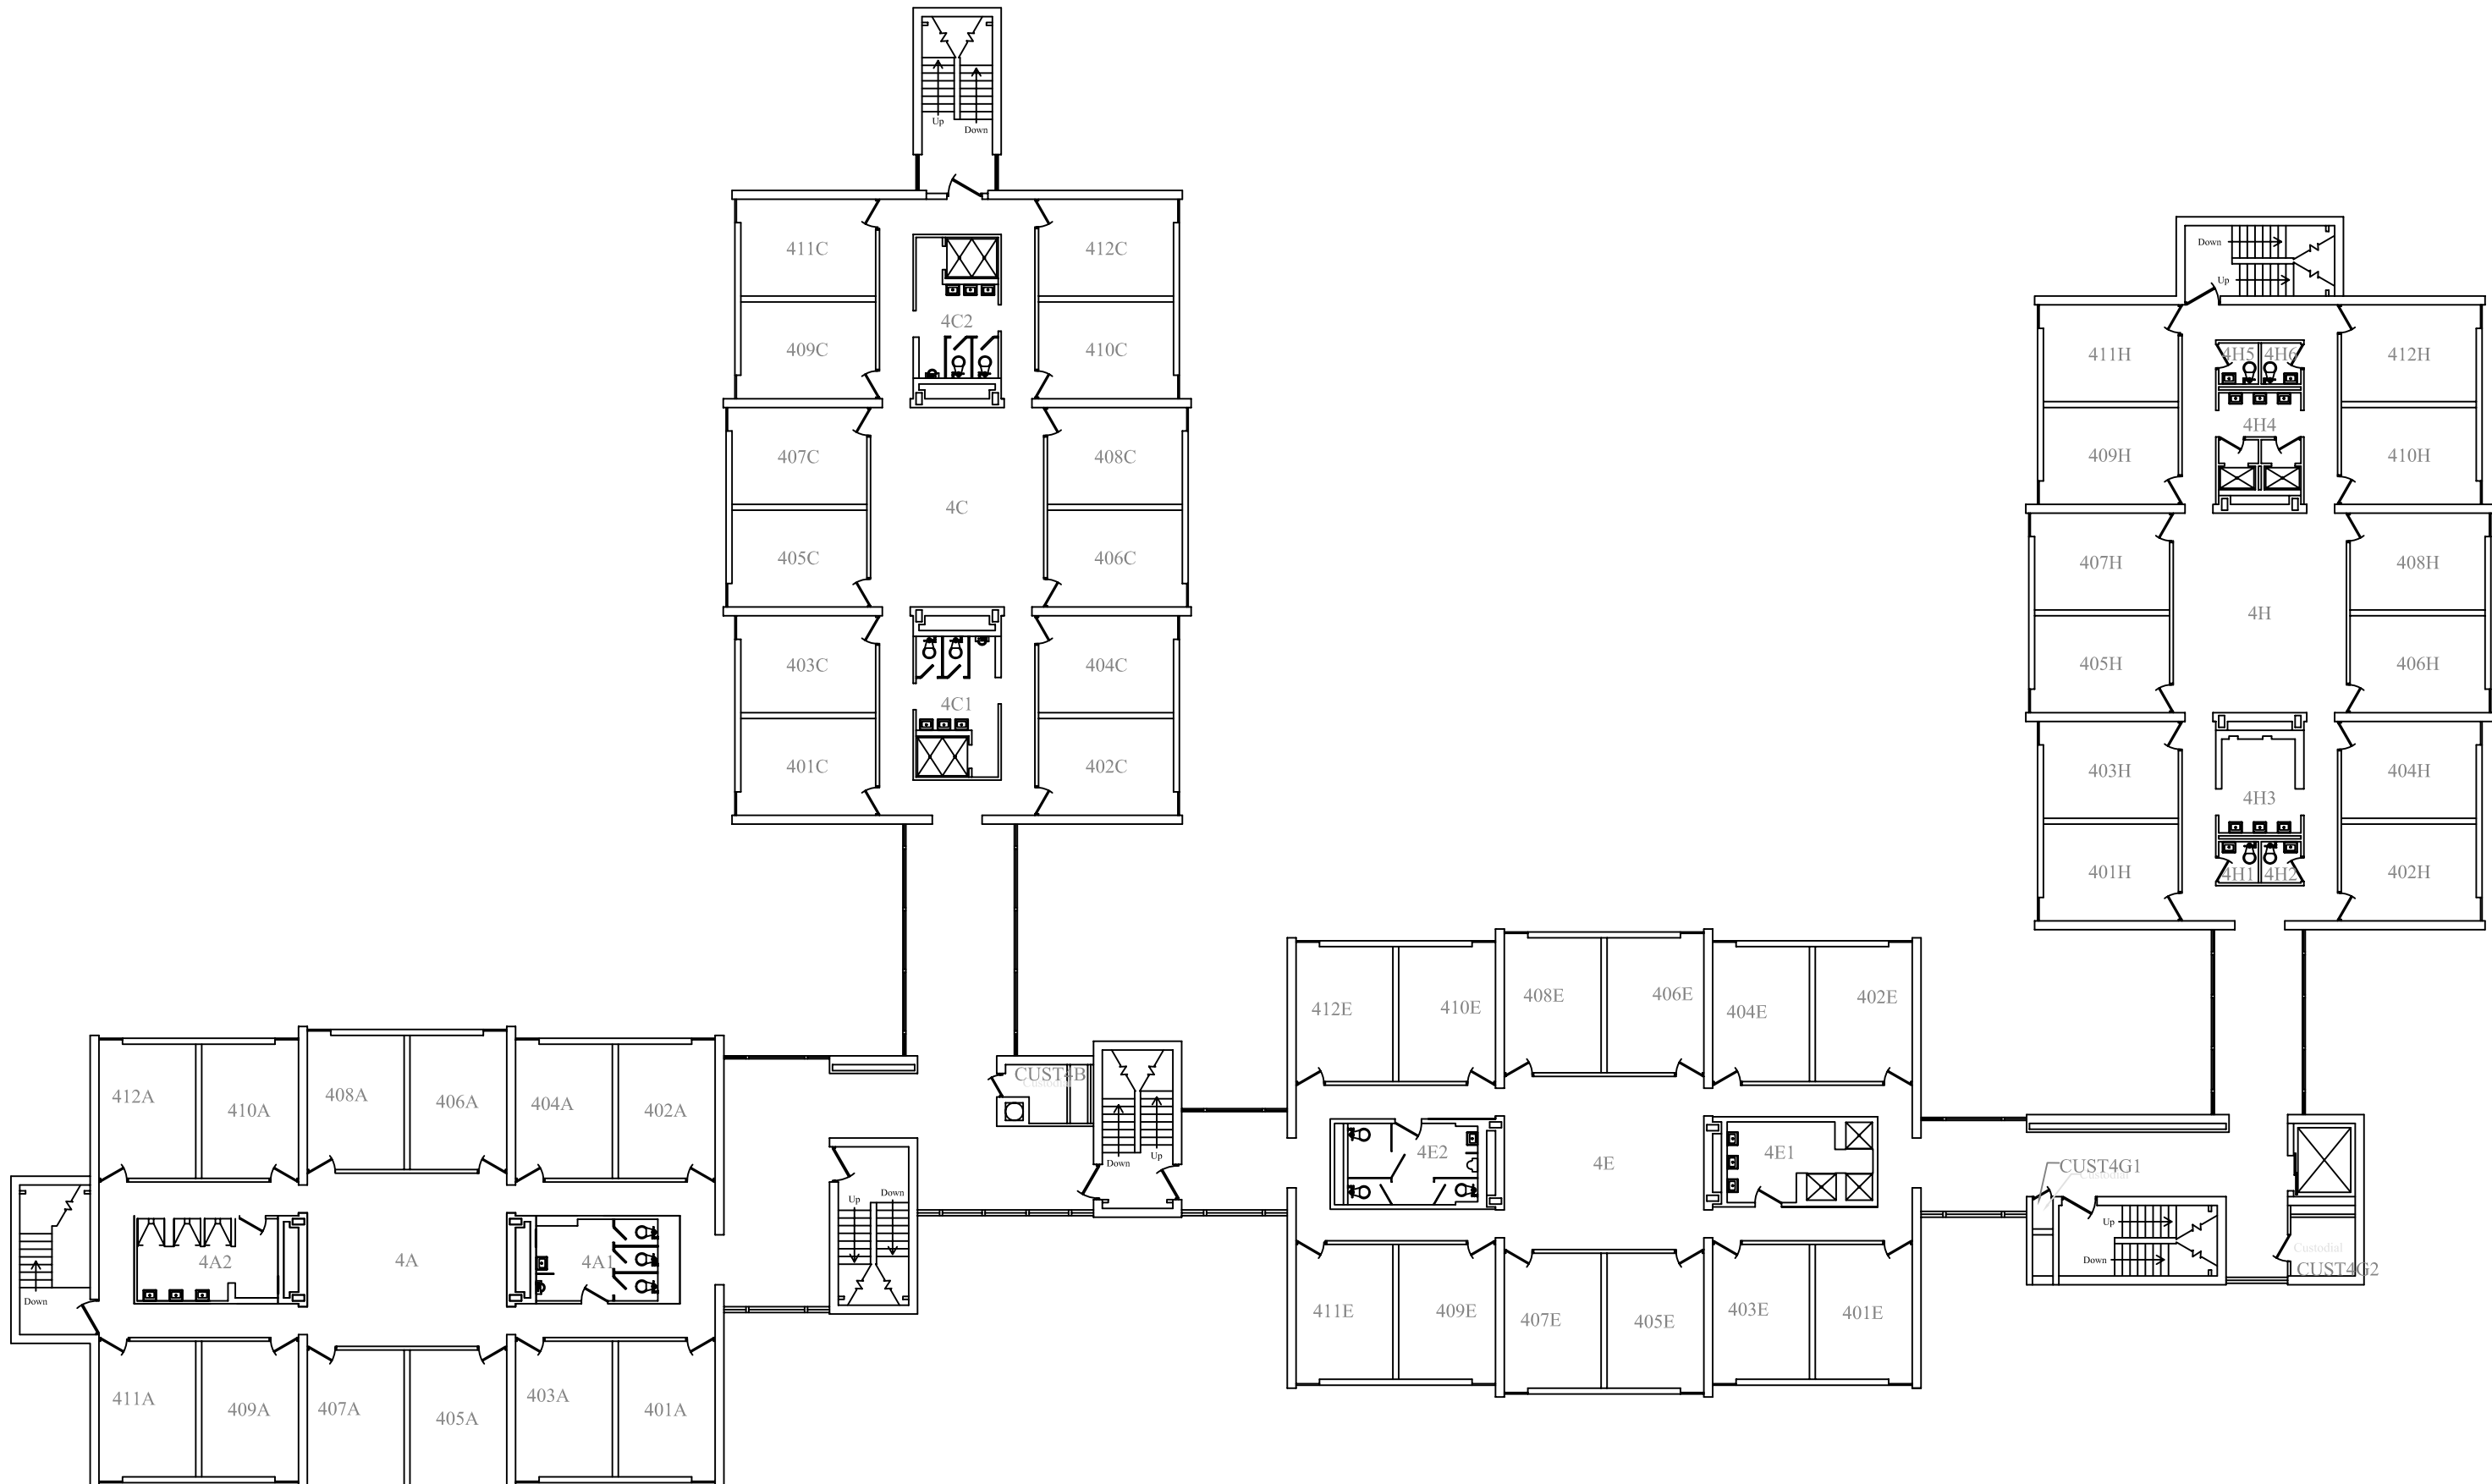

Norelius Hall 4th Floor	
GUSTAVUS ADOLPHUS COLLEGE	
DATE: 7/20/04	DRAWN BY: JJL
CHECKED BY:	

02/06/2002 - Added S&S Closets and doors
08/12/2005 Remodeled A Section Restrooms
08/12/2006 Remodeled E Section Restrooms

Norelius Hall 4th Floor	
GUSTAVUS ADOLPHUS COLLEGE	
DATE: 7/29/97	DRAWN BY: MSP
CHECKED BY: