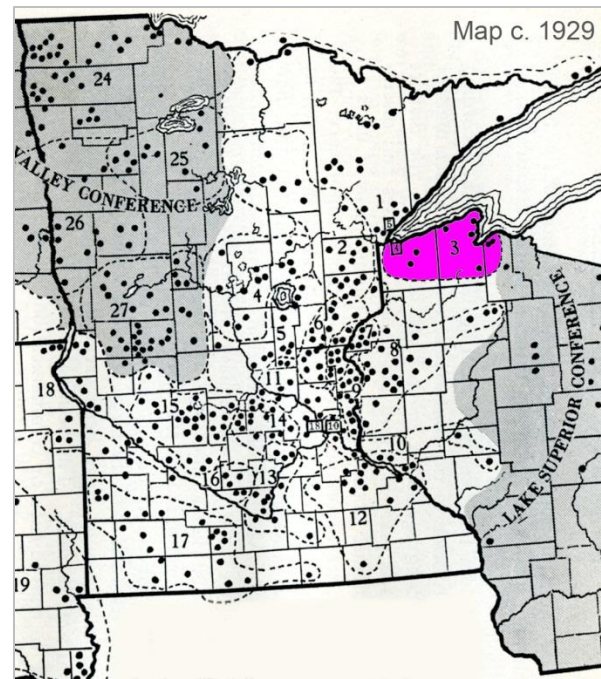

LUTHERAN CHURCH ARCHIVES

Folke Bernadotte Memorial Library
Gustavus Adolphus College
800 West College Avenue, Saint Peter, MN 56082-1498

**Gustavus Adolphus College, Lutheran Church Archives,
St. Peter, Minnesota**

**Lutheran Minnesota Conference. Lake Superior District. Records
of the Lake Superior District, 1887-1962.**

LCA Collection 160

Lutheran Minnesota Conference. Lake Superior District. Records of the Lake Superior District, 1887-1962. LCA Collection 160. 2 half Hollinger boxes.

ABSTRACT:

The Lake Superior District collection includes minutes from district meetings and district correspondence. The Lake Superior District of the Lutheran Minnesota Conference of the Augustana Synod was located in Northwest Wisconsin. It included parts of Ashland, Bayfield, and Douglas counties. Duluth Mission District formed during 1887 and divided into the Lake Superior and St. Croix Valley Districts in 1891. As a result of these transitions, some materials from the Duluth Mission District are found in this collection. The Lake Superior District was located originally in Northeast Minnesota and Northwest Wisconsin. In 1912, the Minnesota congregations broke off to form the Duluth District, leaving Wisconsin congregations in the Lake Superior District. Duluth District dissolved back into the Lake Superior District during 1958. Some of this collection is in Swedish.

Compilation Collections of Church Congregations in the Minnesota Synod, Red River Valley Synod, and Northwest Synod, 1842-2008. LCA Collection 16.

SUBJECT HEADINGS:

Evangelical Lutheran Augustana Synod of North America. Duluth Mission District.