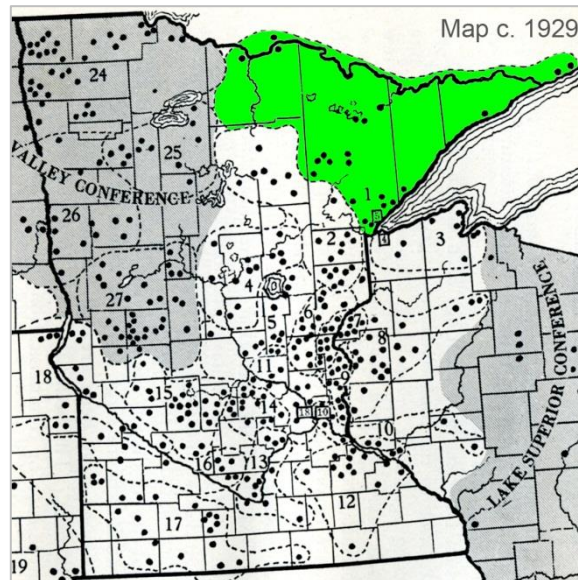

LUTHERAN CHURCH ARCHIVES

Folke Bernadotte Memorial Library
Gustavus Adolphus College
800 West College Avenue, Saint Peter, MN 56082-1498

**Gustavus Adolphus College, Lutheran Church Archives,
St. Peter, Minnesota**

**Lutheran Minnesota Conference. Duluth District. Records of the
Duluth District, 1912-1962.**

LCA Collection 159

Lutheran Minnesota Conference. Duluth District. Records of the Duluth District, 1912-1962. LCA Collection 159. 3 folders.

ABSTRACT:

The Duluth District collection contains minutes from district meetings and financial information. The Duluth District of the Lutheran Minnesota Conference of the Augustana Synod was located in Northeast Minnesota and the Southern portion of Northwest Ontario, Canada. The District included parts of Cook, Itasca, Koochiching, Lake, and St. Louis counties in Minnesota. Duluth District formed during 1912 from areas that were previously part of the Lake Superior District; and in 1958, it was dissolved back into the Lake Superior District. As a result of these transitions, some Lake Superior District materials are found in this collection. The Northern half of the Duluth District broke away to become the Iron Range District during 1930. The Iron Range District did not dissolve into the Lake Superior District with the Duluth District in 1958. Some of this collection is in Swedish.

Compilation Collections of Church Congregations in the Minnesota Synod, Red River Valley Synod, and Northwest Synod, 1842-2008. LCA Collection 16.

SUBJECT HEADINGS:

Evangelical Lutheran Augustana Synod of North America. Duluth District.