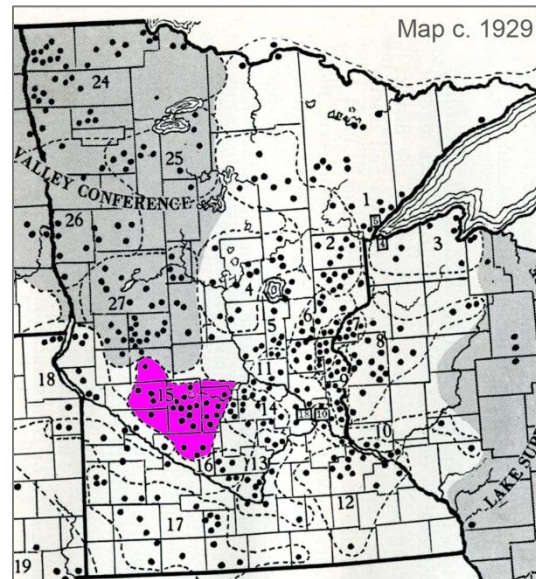

**LUTHERAN CHURCH ARCHIVES**

---

Folke Bernadotte Memorial Library  
Gustavus Adolphus College  
800 West College Avenue, Saint Peter, MN 56082-1498

**Gustavus Adolphus College, Lutheran Church Archives,  
St. Peter, Minnesota**

**Lutheran Minnesota Conference. Willmar District. Minutes of the  
Willmar District, 1907-1962.**

**LCA Collection 139**

**Lutheran Minnesota Conference. Willmar District. Minutes of the Willmar District, 1907-1962. LCA Collection 139. 1 oversized Hollinger box.**

**ABSTRACT:**

The Willmar District collection contains minutes from district meetings and an account book. The Willmar District of the Lutheran Minnesota Conference of the Augustana Synod was located in South-central Minnesota. The District included parts of Chippewa, Kandiyohi, Meeker, Pope, Renville, Stearns, and Swift counties. The Willmar District was formed in 1907, when the Pacific District was divided in half. The other half became the Cokato District. Some of this collection is in Swedish.

Compilation Collections of Church Congregations in the Minnesota Synod, Red River Valley Synod, and Northwest Synod, 1842-2008. LCA Collection 16.

**SUBJECT HEADINGS:**

Evangelical Lutheran Augustana Synod of North America. Willmar District.