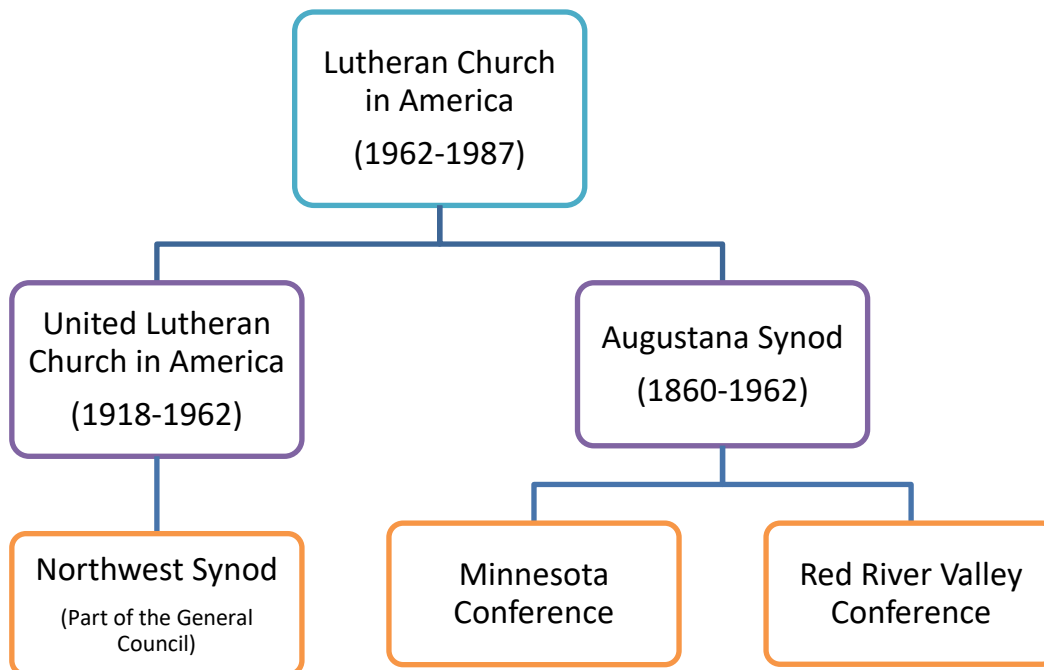

**Compilation Collections of Church Congregations in the Minnesota  
Synod, Red River Valley Synod, and Northwest Synod, 1842-2008.**

**LCA Collection 16**

**Compilation Collections of Church Congregations in the Minnesota Synod, Red River Valley Synod, and Northwest Synod, 1842-2008. LCA Collection 16. 15 Records Center Cartons and ½ Hollinger box.**

**ABSTRACT:**

The Compilation Collections of Church Congregations in the Minnesota Synod, Red River Valley Synod, and Northwest Synod collection contains materials from congregations within the Lutheran Church in America and predecessor bodies. It includes bulletins, anniversary booklets, histories, and newsletters. Congregations are primarily from Minnesota, North Dakota, South Dakota, and Wisconsin. In addition, there are a handful of churches from Montana, Idaho, Oregon, and Washington. There are some records concerning membership and committees within a limited number of local congregations.

**HISTORICAL NOTE:**

The Northwest Synod, which began in 1891, was part of the United Lutheran Church in America. The Northwest Synod dissolved when the United Lutheran Church in America and the Augustana Evangelical Lutheran Synod merged with two other church bodies to form the Lutheran Church in America during 1962. The Augustana Synod was organized in 1860 and eventually included the Minnesota and Red River Valley conferences. When the Lutheran Church in America was created, the Northwest Synod was dissolved and its congregations were absorbed into new Synods. The Minnesota and Red River Valley conferences subsequently grew and were renamed as Synods.