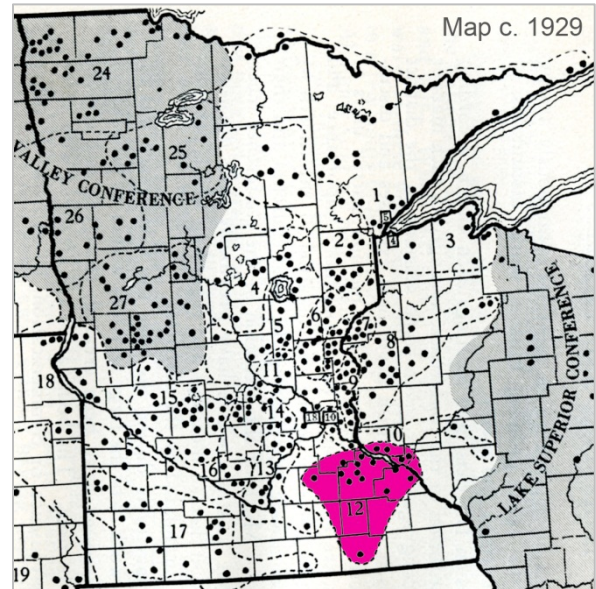

GUSTAVUS 

GUSTAVUS ADOLPHUS COLLEGE

LUTHERAN CHURCH ARCHIVES

**Folke Bernadotte Memorial Library
Gustavus Adolphus College
800 West College Avenue, Saint Peter, MN 56082-1498**

**Gustavus Adolphus College, Lutheran Church Archives,
St. Peter, Minnesota**

**Lutheran Minnesota Conference. Goodhue District. Records of the
Goodhue District, 1910-1963.**

LCA Collection 157

Lutheran Minnesota Conference. Goodhue District. Records of the Goodhue District, 1910-1963. LCA Collection 157. ½ Hollinger box and 1 flat box.

ABSTRACT:

The Goodhue District collection includes minutes from district meetings and financial information. The Goodhue District of the Lutheran Minnesota Conference of the Augustana Synod was located in Southeast Minnesota and Western Wisconsin. The District included parts of Dakota, Dodge, Freeborn, Goodhue, Mower, Olmsted, Rice, Scott, Steele, and Wabasha counties in Minnesota and Buffalo, Pepin, and Pierce counties in Wisconsin. The Goodhue District was one of the four original districts of the Lutheran Minnesota Conference, and existed through the creation of the Lutheran Church in America in 1962. Some of this collection is in Swedish.

Researchers must use collection in accordance with the policies of the Lutheran Church Archives, the Folke Bernadotte Memorial Library, and Gustavus Adolphus College.

COLLECTION CITATION:

Lutheran Minnesota Conference. Goodhue District. Records of the Goodhue District, 1910-1963. LCA Collection 157. Gustavus Adolphus College, Lutheran Church Archives, St. Peter, Minnesota.