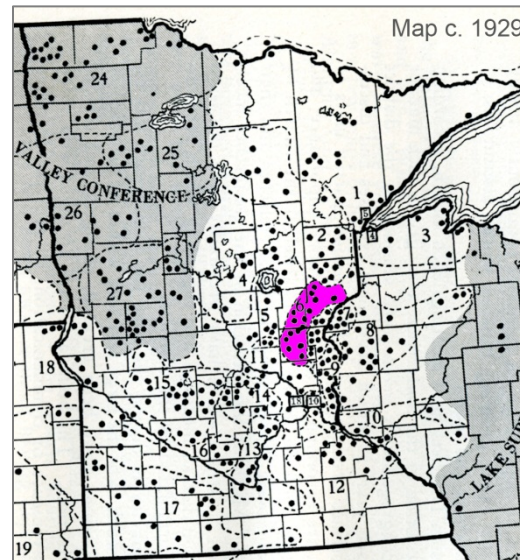

LUTHERAN CHURCH ARCHIVES

Folke Bernadotte Memorial Library
Gustavus Adolphus College
800 West College Avenue, Saint Peter, MN 56082-1498

**Gustavus Adolphus College, Lutheran Church Archives,
St. Peter, Minnesota**

**Lutheran Minnesota Conference. Cambridge District. Minutes of
the Cambridge District, 1909-1928.**

LCA Collection 141

Lutheran Minnesota Conference. Cambridge District. Minutes of the Cambridge District, 1909-1928. LCA Collection 141. 1 folder.

ABSTRACT:

The Cambridge District collection contains minutes from district meetings. The Cambridge District of the Lutheran Minnesota Conference of the Augustana Synod was located in Eastern Minnesota. The District included parts of Anoka, Isanti, Kanabec, and Pine counties. The Cambridge District merged into the St. Croix District in 1935. Most of this collection is in Swedish. The Cambridge District was formed in 1909 from area that previously belonged to the St. Croix Valley District. In 1935, the St. Croix Valley District and the Cambridge District merged to form the St. Croix District.

Compilation Collections of Church Congregations in the Minnesota Synod, Red River Valley Synod, and Northwest Synod, 1842-2008. LCA Collection 16.

SUBJECT HEADINGS:

Evangelical Lutheran Augustana Synod of North America. Cambridge District.