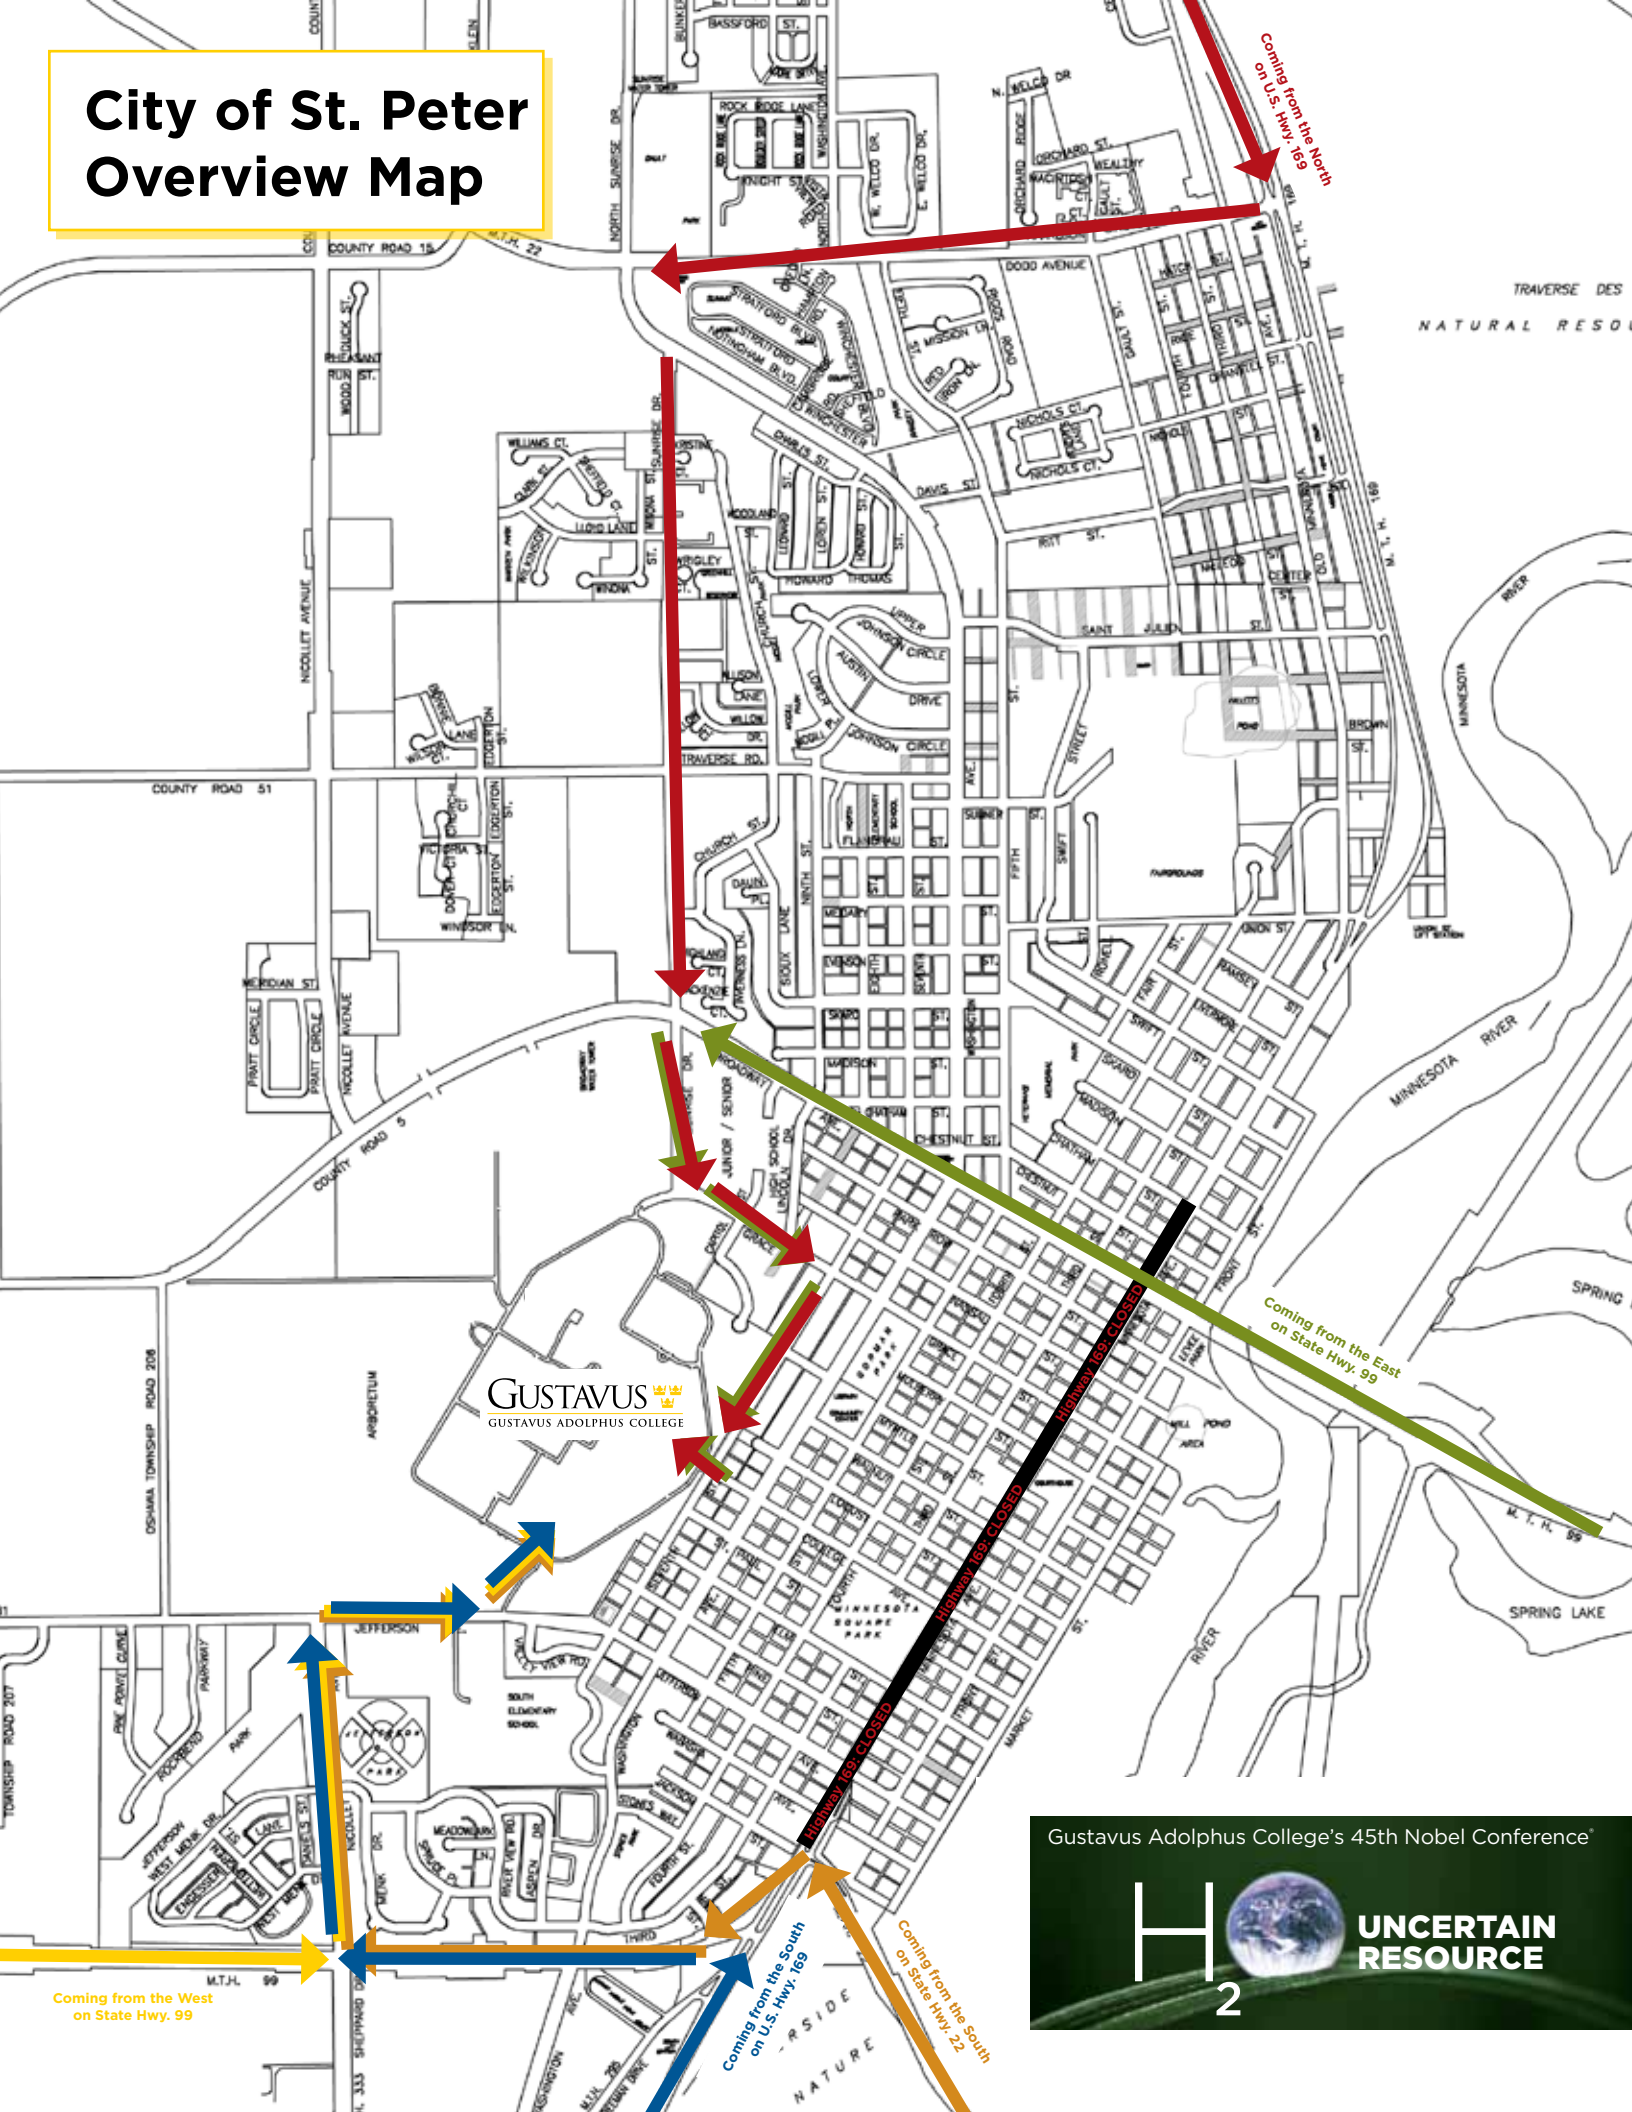

DIRECTIONS TO THE NOBEL CONFERENCE

Avoiding Road Construction When Traveling to the Nobel Conference

Highway 169 is undergoing significant construction in downtown St. Peter. Follow the appropriate directions below to avoid the construction and the main detours used by traffic passing through the city.

Coming from the east on State Hwy. 99: (Green Arrows)

1. Cross U.S. Hwy 169 and proceed WEST on Broadway.
2. Turn LEFT at second four-way stop onto Sunrise Dr., going SOUTH.
3. Follow north entrance directions 4-8 above.

Coming from the south on State Hwy. 22: (Orange Arrows)

1. Turn LEFT onto U.S. Hwy. 169 and move to right lane immediately.
2. Turn RIGHT onto State Hwy. 99, going WEST.
3. Follow south entrance directions 2-6 above.

Coming from the west on State Hwy. 99: (Yellow Arrows)

1. Turn LEFT onto Nicollet Ave., going NORTH.
2. Proceed to Jefferson Ave.
3. Follow south entrance directions 4-6 above.

City of St. Peter Overview Map