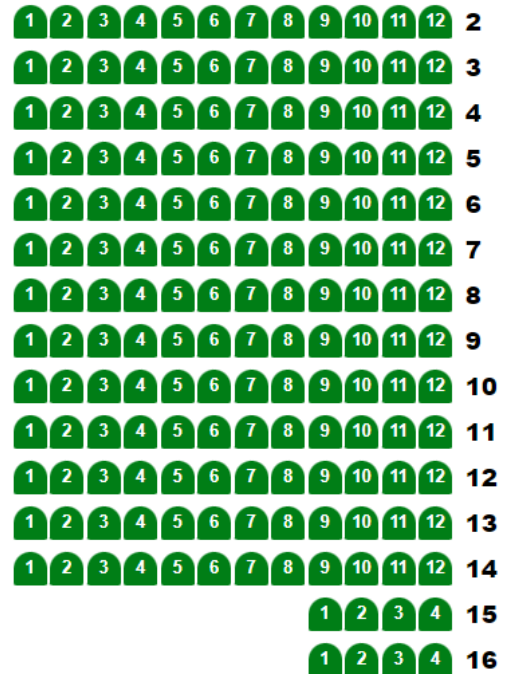

CHRIST CHAPEL

Christmas in Christ Chapel Seating Diagram

There is no elevator to the Balcony level.

CHRIST CHAPEL

SECTION A

In Section A, the highest number seat in each row is a chair on the aisle.

SECTION B

Wheelchair seats are in Row 6 and 8 on aisle, with wheelchair companion seat next to it.

In Section B, the highest number seat in each row is a chair on the aisle.

SECTION C

In Section C, the highest number seat in each row is a chair on the aisle (no chairs on rows 15 and 16).

SECTION D

In Section D, the lowest number seat in each row is a chair on the aisle (no chairs on 15 and 16).

CHRIST CHAPEL

SECTION E

Wheelchair accessible seat in 10 and 12 with wheelchair companion seat next.
 In Section E, the lowest number seat in each row is a chair on the aisle.

SECTION F

In Section F, the lowest number seat in each row is a chair on the aisle.

SECTION G

SECTION H

BALCONY

The main aisle is in front of row 4. There is no elevator to the balcony.