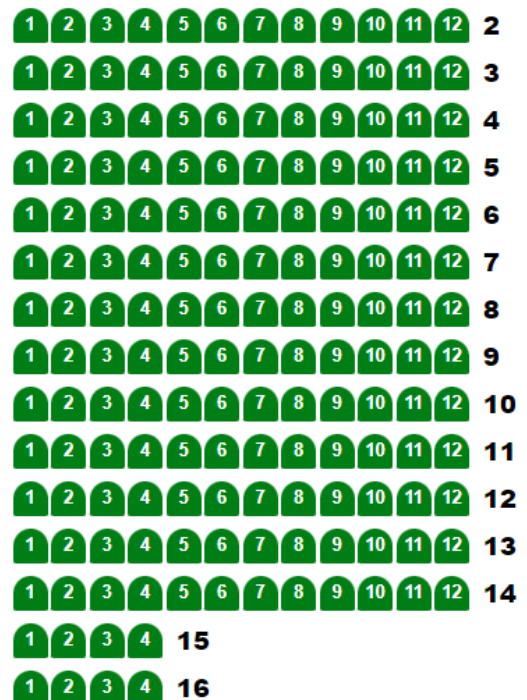

Wheelchair seats are in Row 6 and 8 on aisle, with wheelchair companion seat next to it.

In Section B, the highest number seat in each row is a chair on the aisle.

SECTION C

In Section C, the highest number seat in each row is a chair on the aisle (no chairs on rows 15 and 16).

SECTION D

In Section D, the lowest number seat in each row is a chair on the aisle (no chairs on 15 and 16).

CHRIST CHAPEL

SECTION E

Wheelchair accessible seat in 10 and 12 with wheelchair companion seat next.
 In Section E, the lowest number seat in each row is a chair on the aisle.

SECTION F

In Section F, the lowest number seat in each row is a chair on the aisle.

SECTION G

SECTION H

BALCONY

The main aisle is in front of row 4. There is no elevator to the balcony.