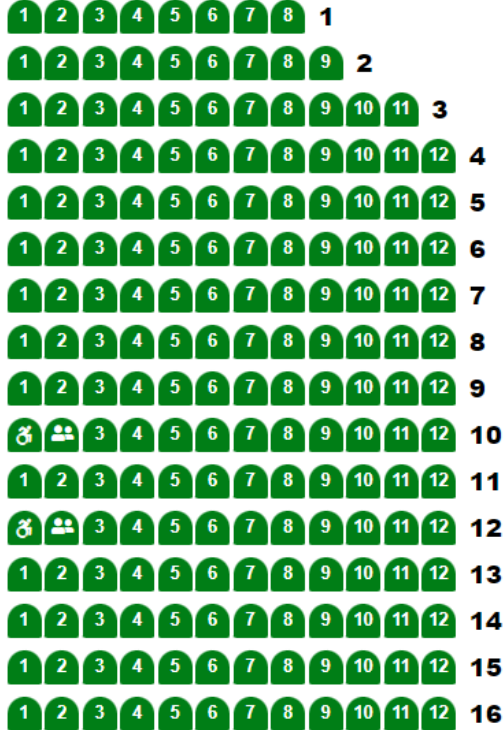

Wheelchair seats are in Row 6 and 8 on aisle, with wheelchair companion seat next to it.

In Section B, the highest number seat in each row is a chair on the aisle.

SECTION C

In Section C, the highest number seat in each row is a chair on the aisle (no chairs on rows 15 and 16).

SECTION D

In Section D, the lowest number seat in each row is a chair on the aisle (no chairs on 15 and 16).

CHRIST CHAPEL

SECTION E

Wheelchair accessible seat in 10 and 12 with wheelchair companion seat next.
 In Section E, the lowest number seat in each row is a chair on the aisle.

SECTION F

In Section F, the lowest number seat in each row is a chair on the aisle.

SECTION G

SECTION H

BALCONY

The main aisle is in front of row 4. There is no elevator to the balcony.