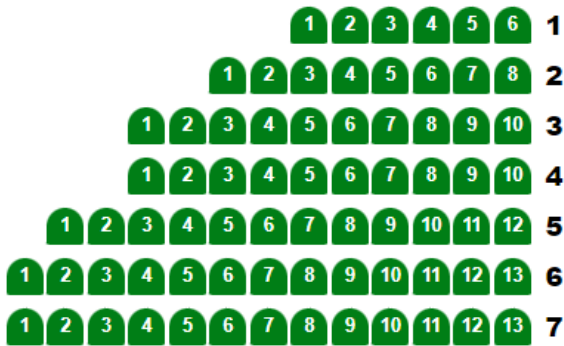

CHRIST CHAPEL

Christmas in Christ Chapel Seating Diagram

There is no elevator to the Balcony level.

CHRIST CHAPEL

SECTION A

In Section A, the highest number seat in each row is a chair on the aisle.

SECTION B

Wheelchair seats are in Row 6 and 8 on aisle, with wheelchair companion seat next to it.

In Section B, the highest number seat in each row is a chair on the aisle.

SECTION C

In Section C, the highest number seat in each row is a chair on the aisle (no chairs on rows 15 and 16).

SECTION D

In Section D, the lowest number seat in each row is a chair on the aisle (no chairs on 15 and 16).

CHRIST CHAPEL

SECTION E

Wheelchair accessible seat in 10 and 12 with wheelchair companion seat next.
 In Section E, the lowest number seat in each row is a chair on the aisle.

SECTION F

In Section F, the lowest number seat in each row is a chair on the aisle.

SECTION G

SECTION H

BALCONY

The main aisle is in front of row 4. There is no elevator to the balcony.