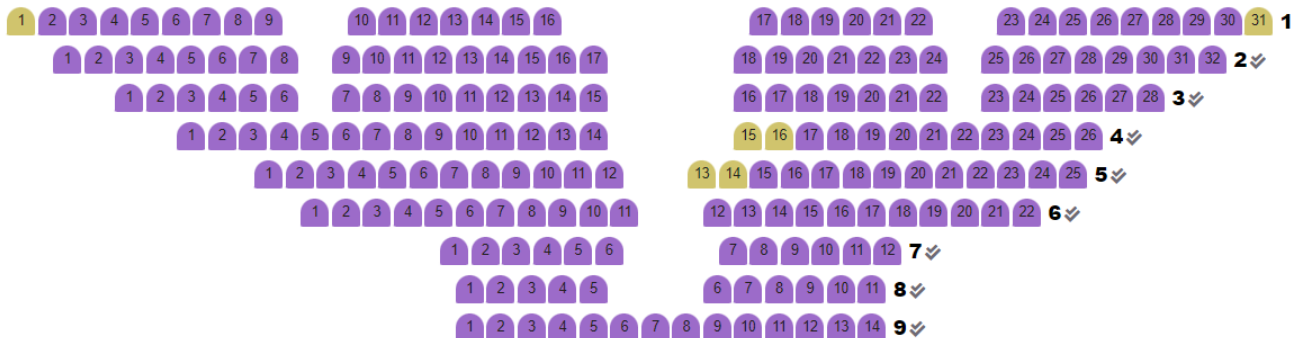

Wheelchair seats are in Row 6 and 8 on aisle, with wheelchair companion seat next to it.

In Section B, the highest number seat in each row is a chair on the aisle.

SECTION C

In Section C, the highest number seat in each row is a chair on the aisle (no chairs on rows 15 and 16).

SECTION D

In Section D, the lowest number seat in each row is a chair on the aisle (no chairs on 15 and 16).

CHRIST CHAPEL

SECTION E

Wheelchair accessible seat in 10 and 12 with wheelchair companion seat next.
 In Section E, the lowest number seat in each row is a chair on the aisle.

SECTION F

In Section F, the lowest number seat in each row is a chair on the aisle.

SECTION G

SECTION H

BALCONY

The main aisle is in front of row 4. There is no elevator to the balcony.