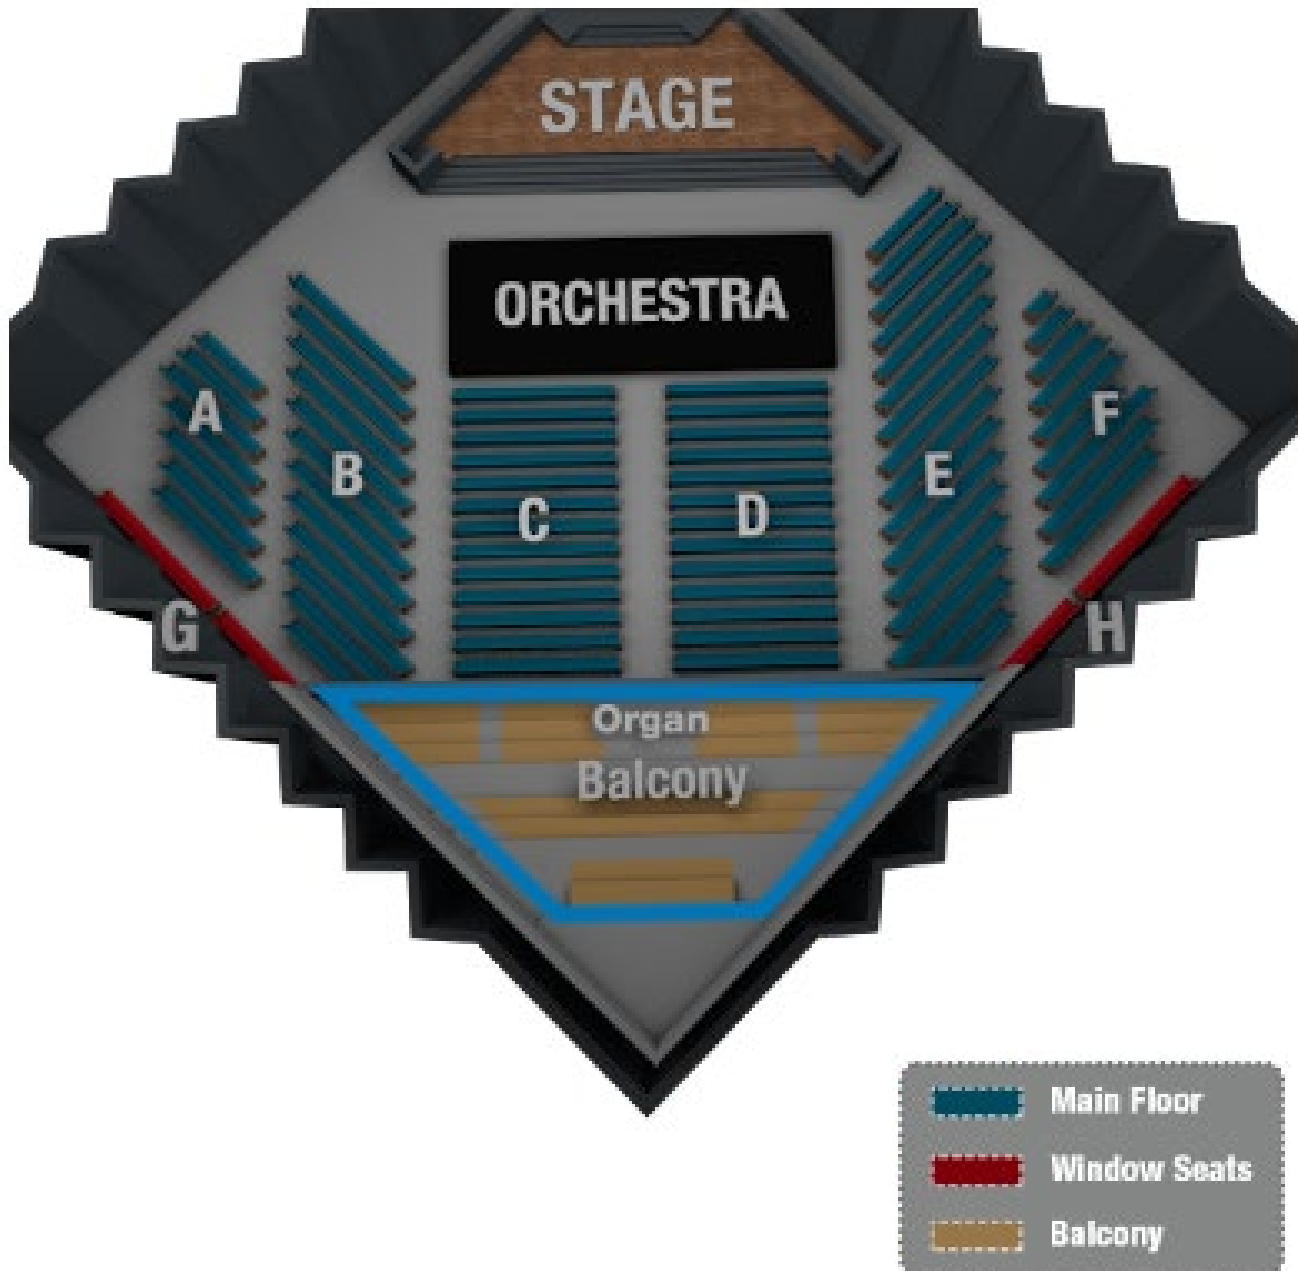

CHRIST CHAPEL

Christmas in Christ Chapel Seating Diagram

There is no elevator to the Balcony level.

CHRIST CHAPEL

SECTION A

In Section A, the highest number seat in each row is a chair on the aisle.

SECTION B

Wheelchair seats are in Row 6 and 8 on aisle, with wheelchair companion seat next to it.

In Section B, the highest number seat in each row is a chair on the aisle.

SECTION C

In Section C, the highest number seat in each row is a chair on the aisle (no chairs on rows 15 and 16).

SECTION D

In Section D, the lowest number seat in each row is a chair on the aisle (no chairs on 15 and 16).

CHRIST CHAPEL

SECTION E

Wheelchair accessible seat in 10 and 12 with wheelchair companion seat next.
 In Section E, the lowest number seat in each row is a chair on the aisle.

SECTION F

In Section F, the lowest number seat in each row is a chair on the aisle.

SECTION G

SECTION H

BALCONY

The main aisle is in front of row 4. There is no elevator to the balcony.