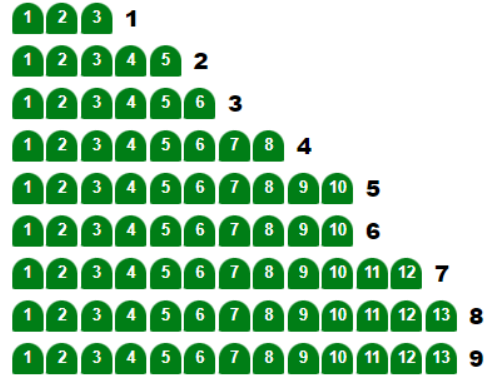

Wheelchair seats are in Row 6 and 8 on aisle, with wheelchair companion seat next to it.

In Section B, the highest number seat in each row is a chair on the aisle.

SECTION C

In Section C, the highest number seat in each row is a chair on the aisle (no chairs on rows 15 and 16).

SECTION D

In Section D, the lowest number seat in each row is a chair on the aisle (no chairs on 15 and 16).

CHRIST CHAPEL

SECTION E

Wheelchair accessible seat in 10 and 12 with wheelchair companion seat next.
 In Section E, the lowest number seat in each row is a chair on the aisle.

SECTION F

In Section F, the lowest number seat in each row is a chair on the aisle.

SECTION G

SECTION H

BALCONY

The main aisle is in front of row 4. There is no elevator to the balcony.