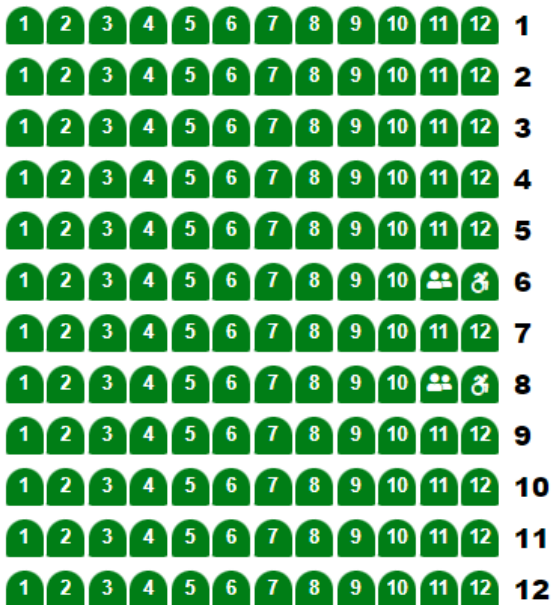

CHRIST CHAPEL

Christmas in Christ Chapel Seating Diagram

There is no elevator to the Balcony level.

CHRIST CHAPEL

SECTION A

In Section A, the highest number seat in each row is a chair on the aisle.

SECTION B

Wheelchair seats are in Row 6 and 8 on aisle, with wheelchair companion seat next to it.

In Section B, the highest number seat in each row is a chair on the aisle.

SECTION C

In Section C, the highest number seat in each row is a chair on the aisle (no chairs on rows 15 and 16).

SECTION D

In Section D, the lowest number seat in each row is a chair on the aisle (no chairs on 15 and 16).

CHRIST CHAPEL

SECTION E

Wheelchair accessible seat in 10 and 12 with wheelchair companion seat next.
 In Section E, the lowest number seat in each row is a chair on the aisle.

SECTION F

In Section F, the lowest number seat in each row is a chair on the aisle.

SECTION G

SECTION H

BALCONY

The main aisle is in front of row 4. There is no elevator to the balcony.