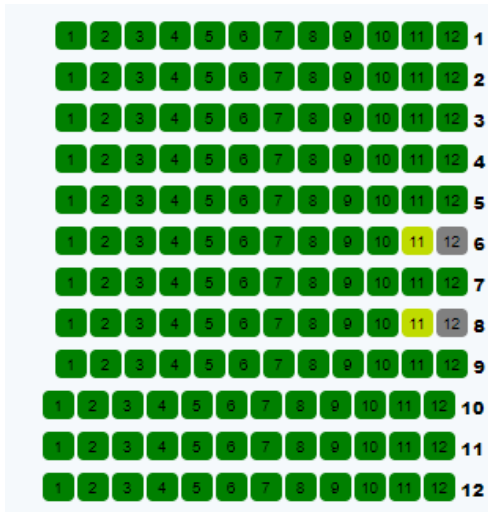

CHRIST CHAPEL

Christmas in Christ Chapel Seating Diagram

CHRIST CHAPEL

VALLEY 1

In Valley 1, the highest number seat in each row is a chair on the aisle.

VALLEY 2

Grey is wheelchair accessible.

Lime green is wheelchair companion seat.

In Valley 2, the highest number seat in each row is a chair on the aisle.

CENTER 1

In Center 1, the highest number seat in each row is a chair on the aisle (no chairs on rows 15 and 16).

CENTER 2

In Center 2, the lowest number seat in each row is a chair on the aisle (no chairs on 15 and 16).

CHRIST CHAPEL

CAMPUS 1

Grey is wheelchair accessible.

Lime green is wheelchair companion seat.

In Campus 1, the lowest number seat in each row is a chair on the aisle.

CAMPUS 2

In Campus 2, the lowest number seat in each row is a chair on the aisle.

Row 3 – step between seats 6 and 7 / step between seats 22 and 23