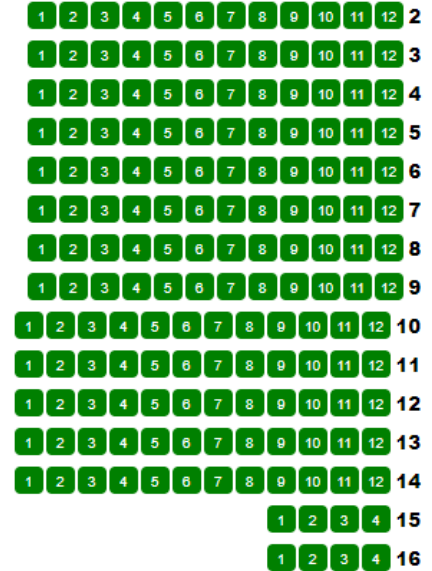

CHRIST CHAPEL

Christmas in Christ Chapel Seating Diagram

CHRIST CHAPEL

VALLEY 1

In Valley 1, the highest number seat in each row is a chair on the aisle.

VALLEY 2

Grey is wheelchair accessible.

Lime green is wheelchair companion seat.

In Valley 2, the highest number seat in each row is a chair on the aisle.

CENTER 1

In Center 1, the highest number seat in each row is a chair on the aisle (no chairs on rows 15 and 16).

CENTER 2

In Center 2, the lowest number seat in each row is a chair on the aisle (no chairs on 15 and 16).

CHRIST CHAPEL

CAMPUS 1

Grey is wheelchair accessible.

Lime green is wheelchair companion seat.

In Campus 1, the lowest number seat in each row is a chair on the aisle.

CAMPUS 2

In Campus 2, the lowest number seat in each row is a chair on the aisle.

Row 3 – step between seats 6 and 7 / step between seats 22 and 23