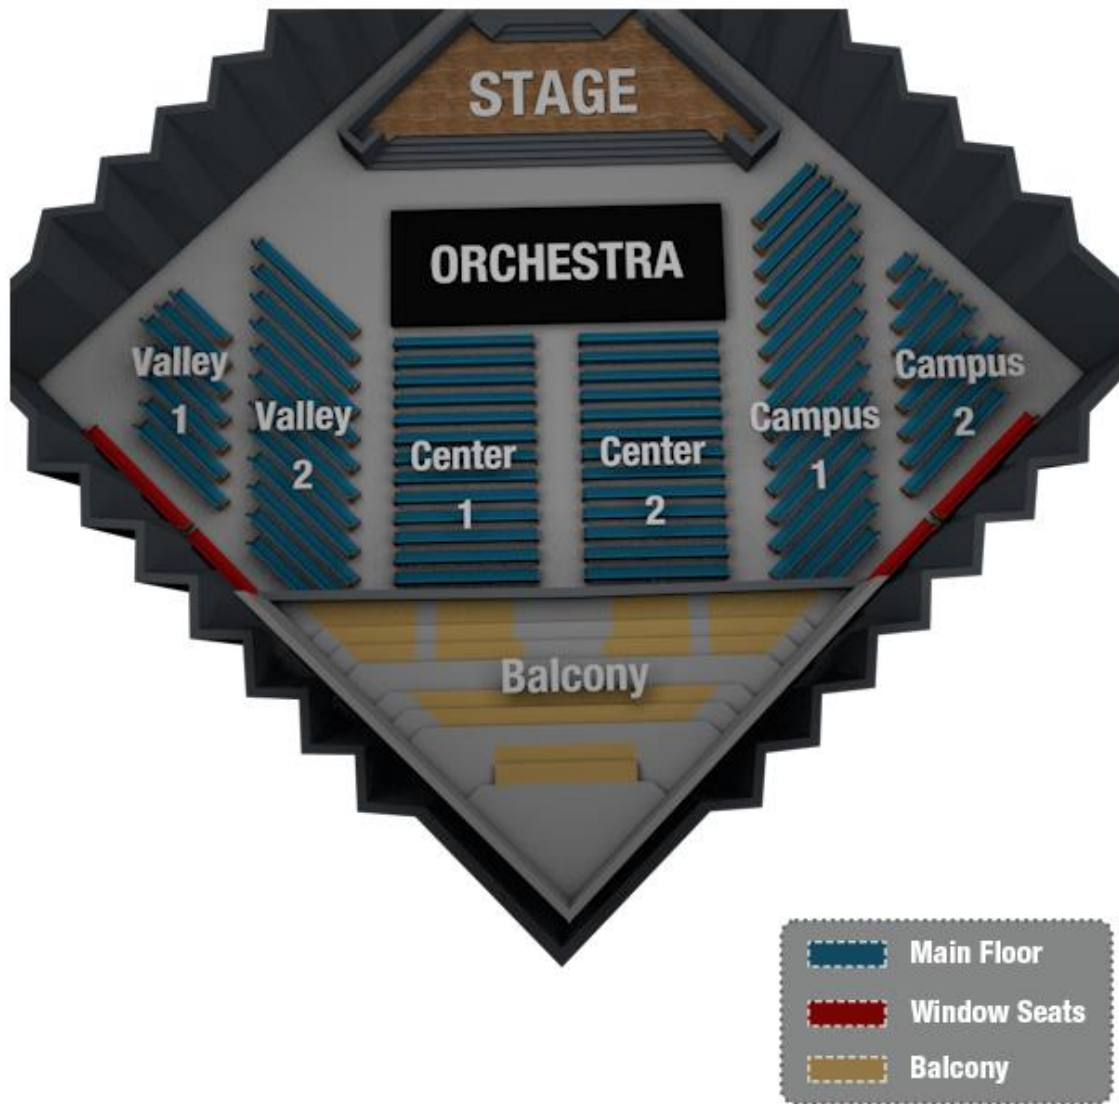

CHRIST CHAPEL

Christmas in Christ Chapel Seating Diagram

CHRIST CHAPEL

VALLEY 1

In Valley 1, the highest number seat in each row is a chair on the aisle.

VALLEY 2

Grey is wheelchair accessible.

Lime green is wheelchair companion seat.

In Valley 2, the highest number seat in each row is a chair on the aisle.

CENTER 1

In Center 1, the highest number seat in each row is a chair on the aisle (no chairs on rows 15 and 16).

CENTER 2

In Center 2, the lowest number seat in each row is a chair on the aisle (no chairs on 15 and 16).

CHRIST CHAPEL

CAMPUS 1

Grey is wheelchair accessible.

Lime green is wheelchair companion seat.

In Campus 1, the lowest number seat in each row is a chair on the aisle.

CAMPUS 2

In Campus 2, the lowest number seat in each row is a chair on the aisle.

Row 3 – step between seats 6 and 7 / step between seats 22 and 23