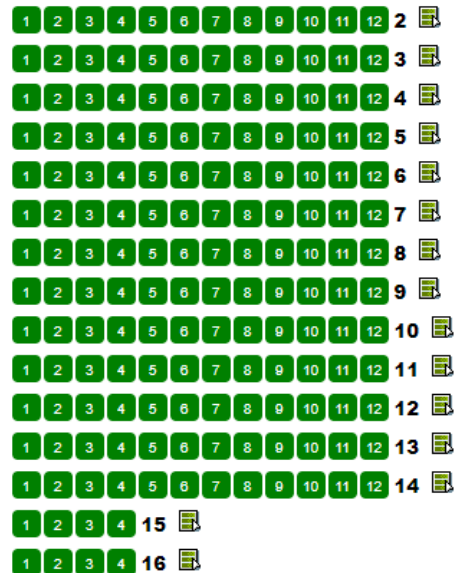

CHRIST CHAPEL

Christmas in Christ Chapel Seating Diagram

CHRIST CHAPEL

VALLEY 1

In Valley 1, the highest number seat in each row is a chair on the aisle.

VALLEY 2

Grey is wheelchair accessible.

Lime green is wheelchair companion seat.

In Valley 2, the highest number seat in each row is a chair on the aisle.

CENTER 1

In Center 1, the highest number seat in each row is a chair on the aisle (no chairs on rows 15 and 16).

CENTER 2

In Center 2, the lowest number seat in each row is a chair on the aisle (no chairs on 15 and 16).

CHRIST CHAPEL

CAMPUS 1

Grey is wheelchair accessible.

Lime green is wheelchair companion seat.

In Campus 1, the lowest number seat in each row is a chair on the aisle.

CAMPUS 2

In Campus 2, the lowest number seat in each row is a chair on the aisle.

Row 3 – step between seats 6 and 7 / step between seats 22 and 23