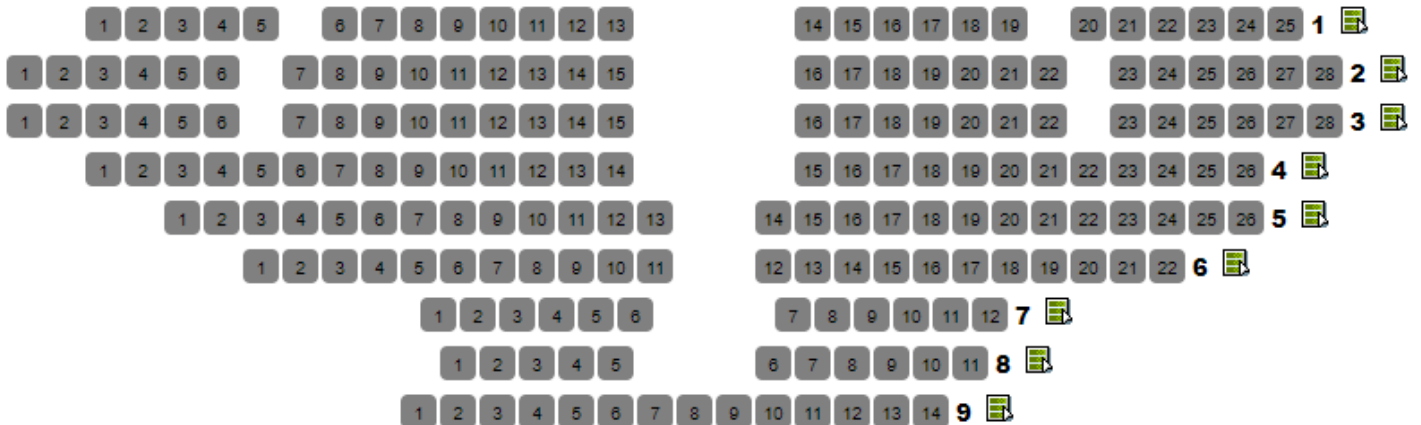

In Valley 2, the highest number seat in each row is a chair on the aisle.

CENTER 1

In Center 1, the highest number seat in each row is a chair on the aisle (no chairs on rows 15 and 16).

CENTER 2

In Center 2, the lowest number seat in each row is a chair on the aisle (no chairs on 15 and 16).

CHRIST CHAPEL

CAMPUS 1

Grey is wheelchair accessible.

Lime green is wheelchair companion seat.

In Campus 1, the lowest number seat in each row is a chair on the aisle.

CAMPUS 2

In Campus 2, the lowest number seat in each row is a chair on the aisle.

WINDOW VALLEY

WINDOW CAMPUS

BALCONY

There are steps in the first three rows:

Row 1 – step between seats 5 and 6 / step between seats 19 and 20

Row 2 – step between seats 6 and 7 / step between seats 22 and 23

Row 3 – step between seats 6 and 7 / step between seats 22 and 23