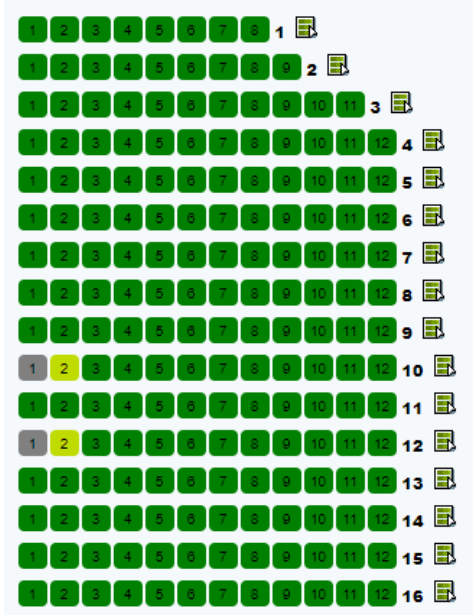

CHRIST CHAPEL

Christmas in Christ Chapel Seating Diagram

CHRIST CHAPEL

VALLEY 1

In Valley 1, the highest number seat in each row is a chair on the aisle.

VALLEY 2

Grey is wheelchair accessible.

Lime green is wheelchair companion seat.

In Valley 2, the highest number seat in each row is a chair on the aisle.

CENTER 1

In Center 1, the highest number seat in each row is a chair on the aisle (no chairs on rows 15 and 16).

CENTER 2

In Center 2, the lowest number seat in each row is a chair on the aisle (no chairs on 15 and 16).

CHRIST CHAPEL

CAMPUS 1

Grey is wheelchair accessible.

Lime green is wheelchair companion seat.

In Campus 1, the lowest number seat in each row is a chair on the aisle.

CAMPUS 2

In Campus 2, the lowest number seat in each row is a chair on the aisle.

WINDOW VALLEY

WINDOW CAMPUS

BALCONY

There are steps in the first three rows:

Row 1 – step between seats 5 and 6 / step between seats 19 and 20

Row 2 – step between seats 6 and 7 / step between seats 22 and 23