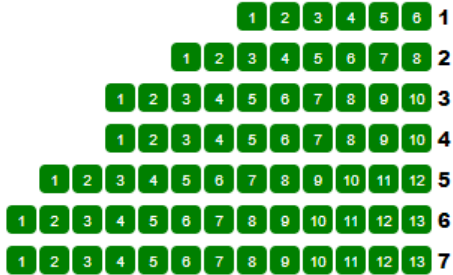

CHRIST CHAPEL

Christmas in Christ Chapel Seating Diagram

CHRIST CHAPEL

VALLEY 1

In Valley 1, the highest number seat in each row is a chair on the aisle.

VALLEY 2

Grey is wheelchair accessible.

Lime green is wheelchair companion seat.

In Valley 2, the highest number seat in each row is a chair on the aisle.

CENTER 1

In Center 1, the highest number seat in each row is a chair on the aisle (no chairs on rows 15 and 16).

CENTER 2

In Center 2, the lowest number seat in each row is a chair on the aisle (no chairs on 15 and 16).

CHRIST CHAPEL

CAMPUS 1

Grey is wheelchair accessible.

Lime green is wheelchair companion seat.

In Campus 1, the lowest number seat in each row is a chair on the aisle.

CAMPUS 2

In Campus 2, the lowest number seat in each row is a chair on the aisle.