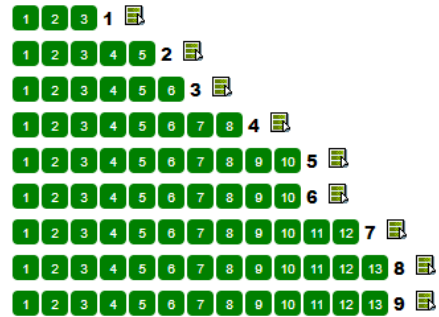

In Valley 2, the highest number seat in each row is a chair on the aisle.

CENTER 1

In Center 1, the highest number seat in each row is a chair on the aisle (no chairs on rows 15 and 16).

CENTER 2

In Center 2, the lowest number seat in each row is a chair on the aisle (no chairs on 15 and 16).

CHRIST CHAPEL

CAMPUS 1

Grey is wheelchair accessible.

Lime green is wheelchair companion seat.

In Campus 1, the lowest number seat in each row is a chair on the aisle.

CAMPUS 2

In Campus 2, the lowest number seat in each row is a chair on the aisle.

WINDOW VALLEY

WINDOW CAMPUS

BALCONY

There are steps in the first three rows:

Row 1 – step between seats 5 and 6 / step between seats 19 and 20

Row 2 – step between seats 6 and 7 / step between seats 22 and 23