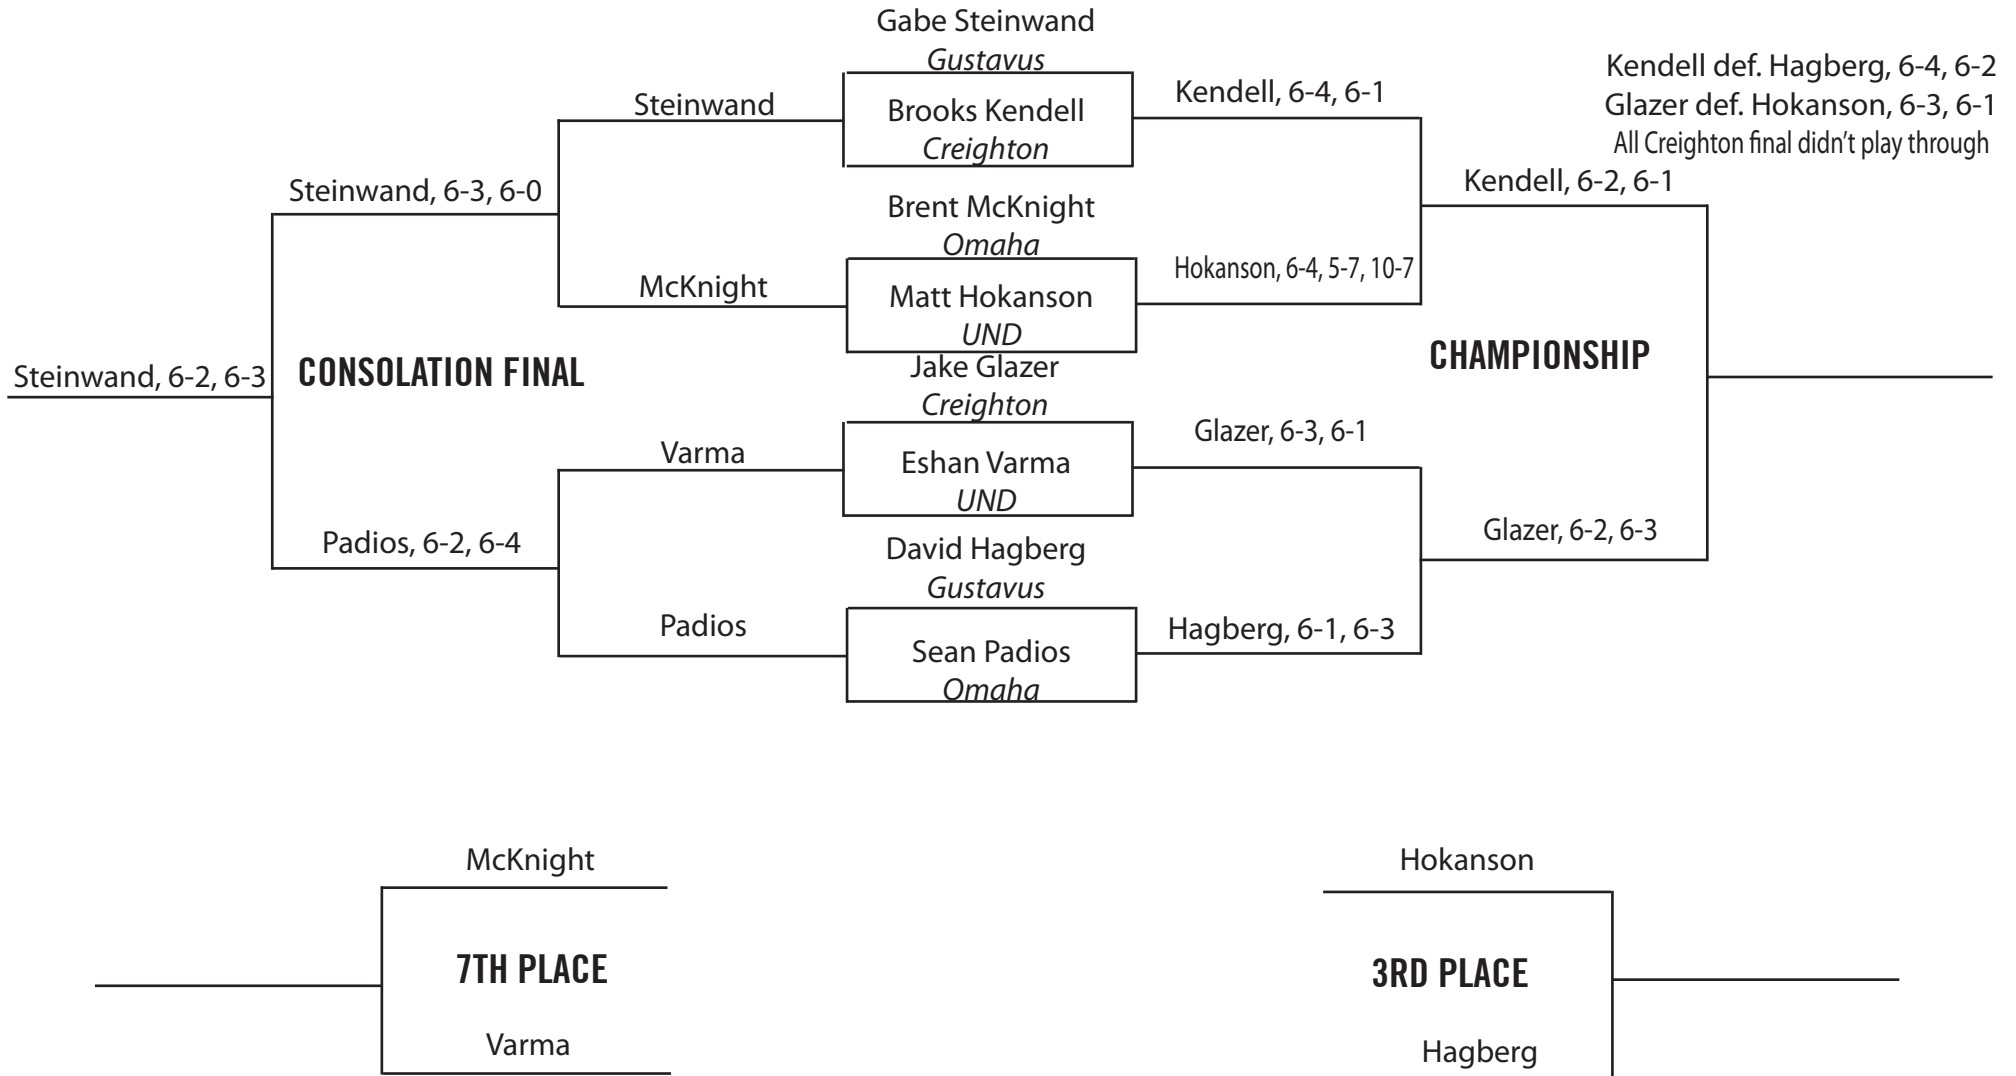

DRAKE INVITATIONAL

Flight 'A' Singles

DRAKE INVITATIONAL

Flight 'B' Singles

DRAKE INVITATIONAL

Flight 'C' Singles

DRAKE INVITATIONAL

Flight 'D' Singles

DRAKE INVITATIONAL

Flight 'E' Singles

	Johnson <i>Gustavus</i>	August Nysted <i>Creighton</i>	Lukas Vanzura <i>Omaha</i>	Daniel Choi <i>UND</i>
Johnson <i>Gustavus</i>		Johnson 6-1, 0-6, 10-2	Johnson 7-5, 6-1	Johnson 6-1, 0-6, 10-2
August Nysted <i>Creighton</i>	Johnson 6-1, 0-6, 10-2		Nysted 6-3, 3-6, 10-3	Nysted 6-1, 6-3
Lukas Vanzura <i>Omaha</i>	Johnson 7-5, 6-1	Nysted 6-3, 3-6, 10-3		Vanzura 4-6, 6-2, 10-6
Daniel Choi <i>UND</i>	Johnson 6-0, 6-1	Nysted 6-1, 6-3	Vanzura 4-6, 6-2, 10-6	