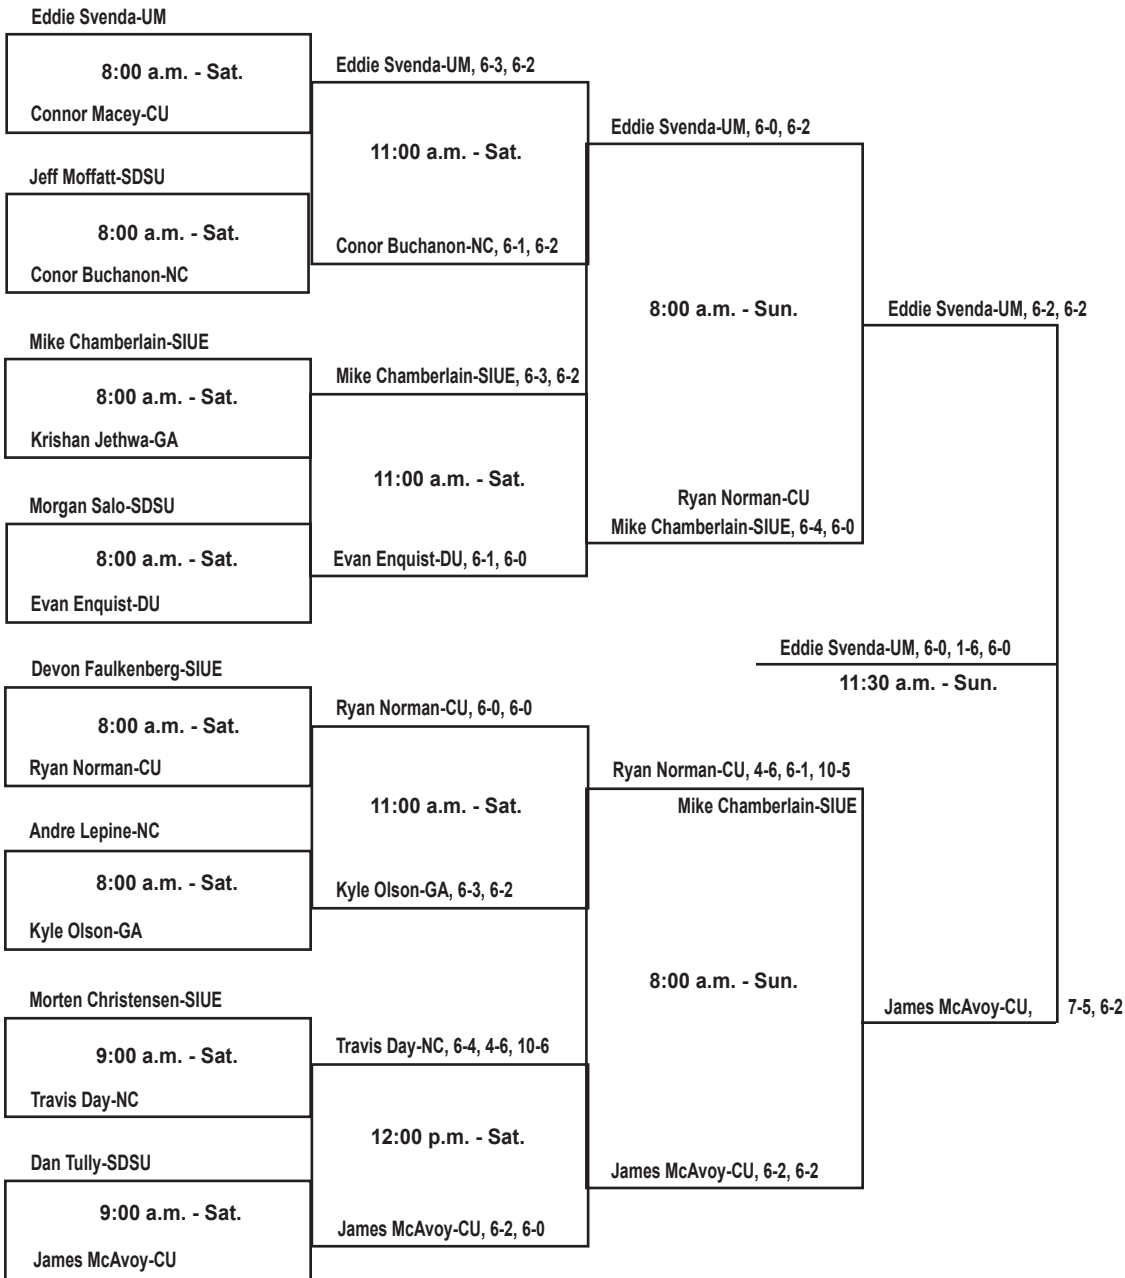

2009 Drake Men's Tennis Fall Invitational 'C' Flight Singles

PARTICIPATING SCHOOLS

- Creighton (CU)
- Drake (DU)
- Gustavus Adolphus (GA)
- Minnesota (UM)
- Northern Colorado (NC)
- South Dakota State (SDSU)
- SIU-Edwardsville (SIUE)