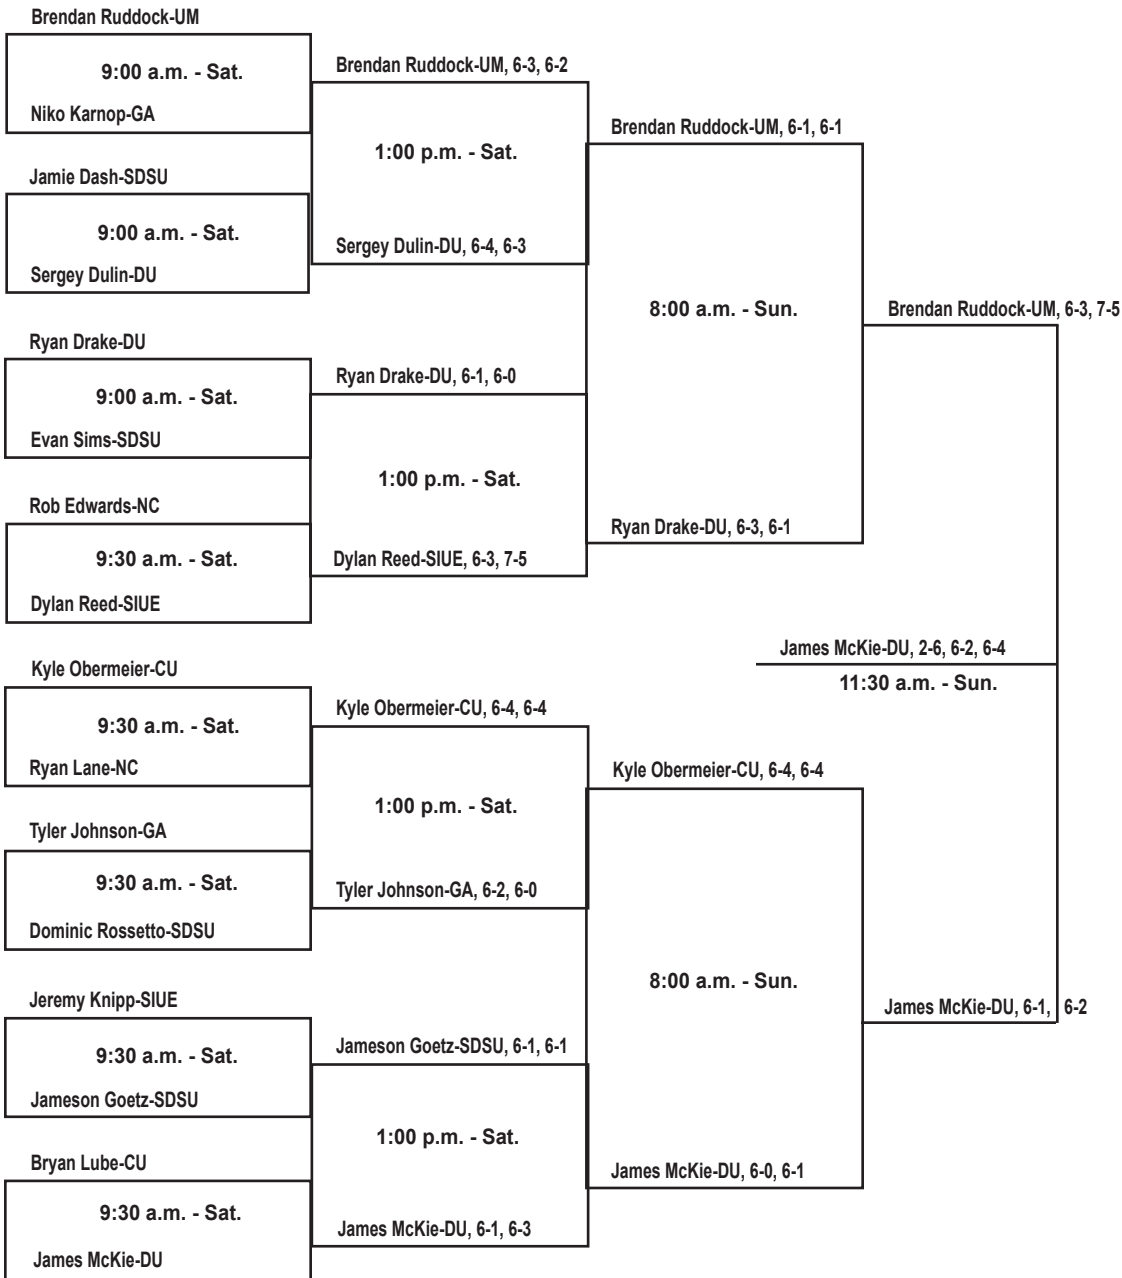

2009 Drake Men's Tennis Fall Invitational 'B' Flight Singles

PARTICIPATING SCHOOLS

- Creighton (CU)
- Drake (DU)
- Gustavus Adolphus (GA)
- Minnesota (UM)
- Northern Colorado (NC)
- South Dakota State (SDSU)
- SIU-Edwardsville (SIUE)