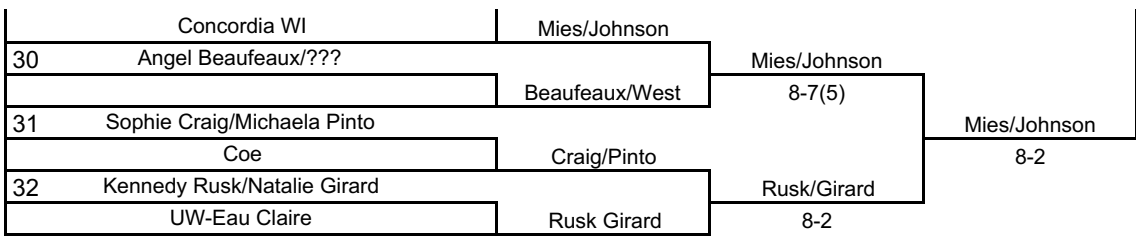

**2019 GUSTAVUS FALL INVITE
DOUBLES DRAW #1**

1	Alaina Hazelberg/Heidea Vaudt								
	Concordia WI								
2	BYE			Hazelberg/Vaudt					
				Concordia WI					
3	Shawna Spears/Mafee Rinta			Spears/Rinta		Spears/Rinta			
	NW-St. Paul					8-3			
4	BYE			Spears/Rinta					
				NWSP					
5	Alexa Brooks/Emma Barnd			Brooks/Barnd					
	UW-Eau Claire			UWEC					
6	BYE			Brooks/Barnd					
				UWEC					
7	Susi Hu/Lara Henriksen			Hu/Henriksen		Brooks/Barnd			
	UW-LaCrosse					8-3			
8	BYE			Hu/Henriksen					
				UWLC					
9	Makenzie Robinson/Abby Girard			Robinson/Girard					
	UW-Eau Claire			UWEC					
10	BYE			Robinson/Girard					
				UWEC					
11	Reilee Schepper/Monica Zink			Schepper/Zink		Schepper/Zink			
	St. Kate's					8-2			
12	BYE			Schepper/Zink					
				St. Kate's					
13	Kjorte Harra/Hannah Gronseth			Harra/Gronseth					
	Gustavus			GAC					
14	BYE			Harra/Gronseth					
				GAC					
15	Kinsey Kessel/Alicia Picard			Farknell/Oda		Farknell/Oda			
	Edgewood	Kessel/Picard				8-5			
16	Jenna Forknell/Yuki Oda			Farknell/Oda					
	Concordia MN	Forknell/Oda				8-5			
17	Kally Peterson/Libby Kurtzman			Peterson/Kurtzman					
	Bethel	Peterson/Kurtzman							
18	Megan Grubb/Lorin Miller			Peterson/Kurtzman					
	Simpson	Grubb/Miller				8-2			
19	Yee Thao/Janie Schwartz			Peterson/Kurtzman					
	Hamline					8-1			
20	Megan Deboer/Taylor Smith			Debber/Smith					
	NW-St. Paul	Debber/Smith				w/o			
21	Alyssa Guse/Rebekah Corson			Guse/Corson					
	Wartburg	Guse/Corson							
22	Maggie Frye/Zoie Becker			Guse/Corson					
	St. Mary's	Frye/Becker				8-4			
23	Racquel Egge/Izzi Nankivel			Egge/Nankivel					
	Concordia MN	Egge/Nankivel				8-1			
24	Chloe Asuncion/Anna Miller			Egge/Nankivel					
	St. Thomas	Asuncion/Miller				8-1			
25	Jamie Knox/Ambi Jacobs			Knox/Jacobs					
	Wartburg	Knox/Jacobs							
26	Emma Gaydos/Sara Amano			Gaydos/Amano					
	Grinnell	Gaydos/Amano				8-5			
27	Emily rubbelke/Kylie Dunning			Gaydos/Amano					
	Luther	Rubbelke/Dunning				8-2			
28	Sara Wilcom/Sophie Dahlke			Rubbelke/Dunning					
	St. Thomas	Wilcom/Dahlke				8-1			
29	Jennifer Mies/Elizabeth Johnson								

- 1
- 2
- 3
- 4
- 5
- 5
- 5

WINNER

- 9
- 10
- 11
- 12
- 13

14
15
16