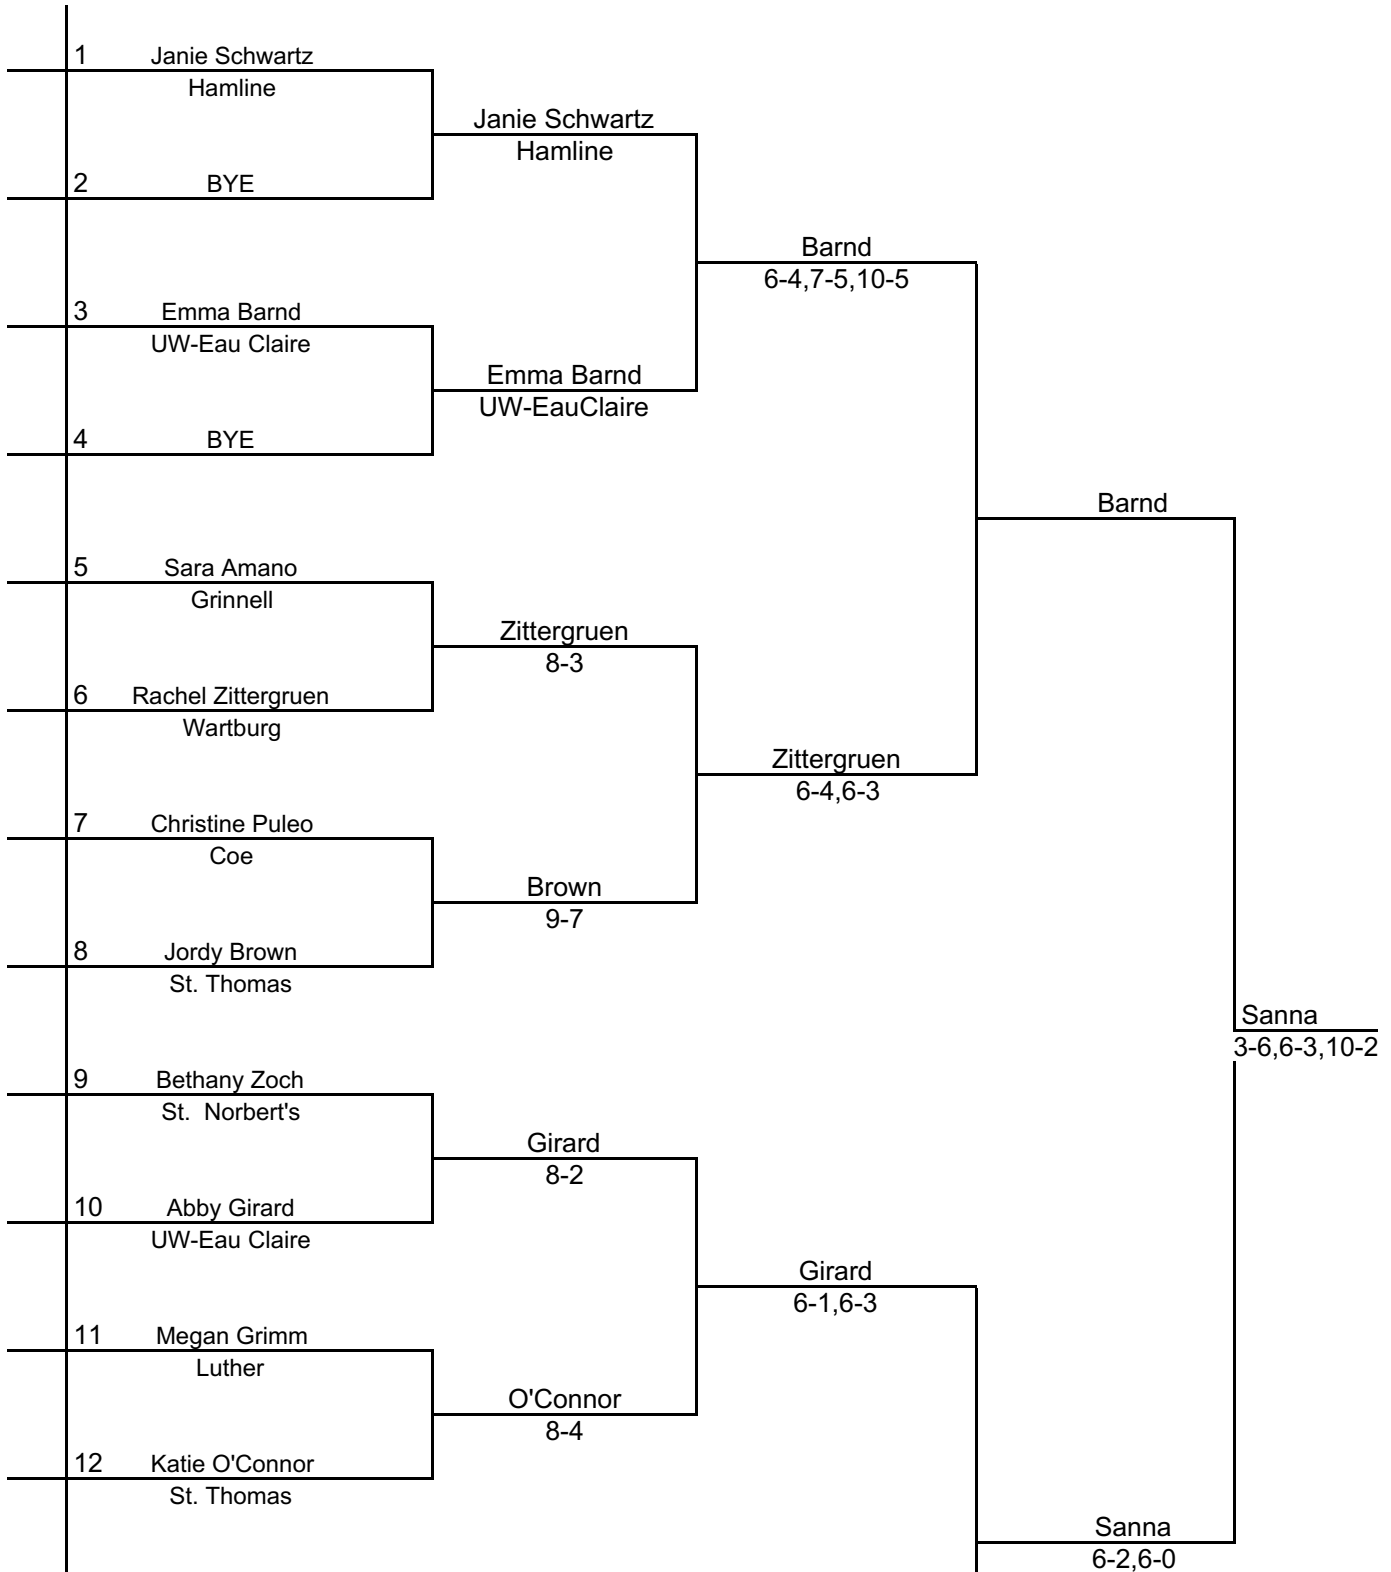

# 2019 GUSTAVUS FALL INVITE

DRAW #8

ST. PETER HS COURTS-FIRST ROUND 8 GAME PRO SET

Hosted by Gustavus Adolphus College

SEEDS	
1	
2	
3	
4	

\_\_\_\_\_