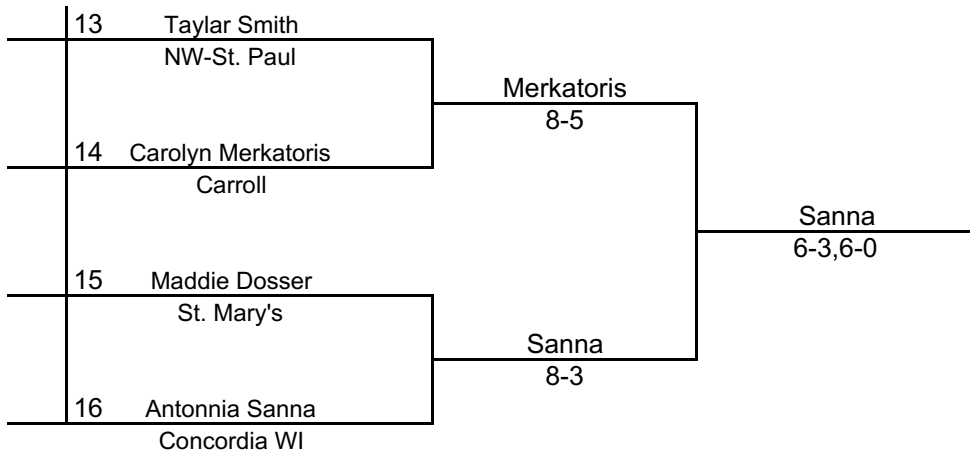

# 2019 GUSTAVUS FALL INVITE

DRAW #8

ST. PETER HS COURTS-FIRST ROUND 8 GAME PRO SET

Hosted by Gustavus Adolphus College

SEEDS	
1	
2	
3	
4	

\_\_\_\_\_