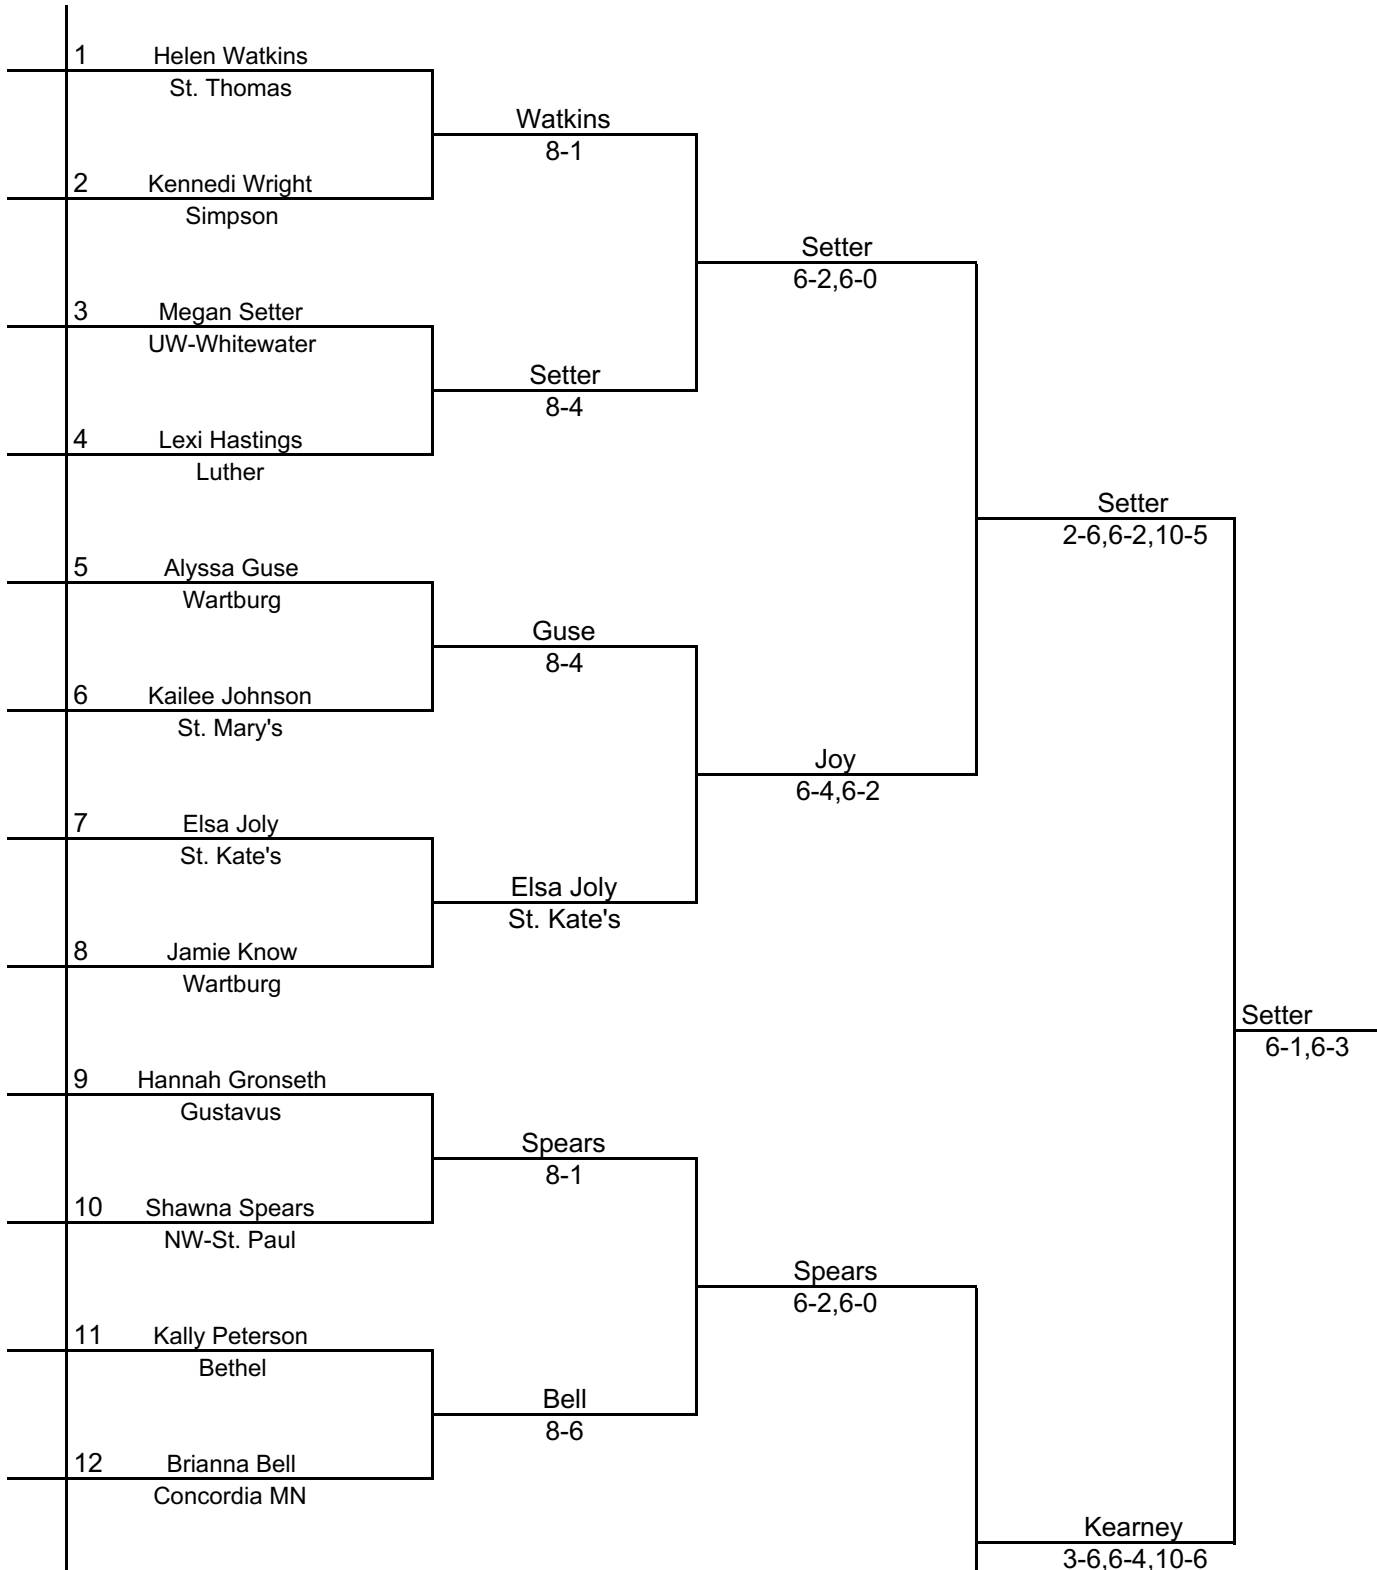

# 2019 GUSTAVUS FALL INVITE

## DRAW #3

LECENTER HS - FIRST ROUND IS 8 GAME PRO SET

Hosted by Gustavus Adolphus College

SEEDS	
1	
2	
3	
4	

\_\_\_\_\_