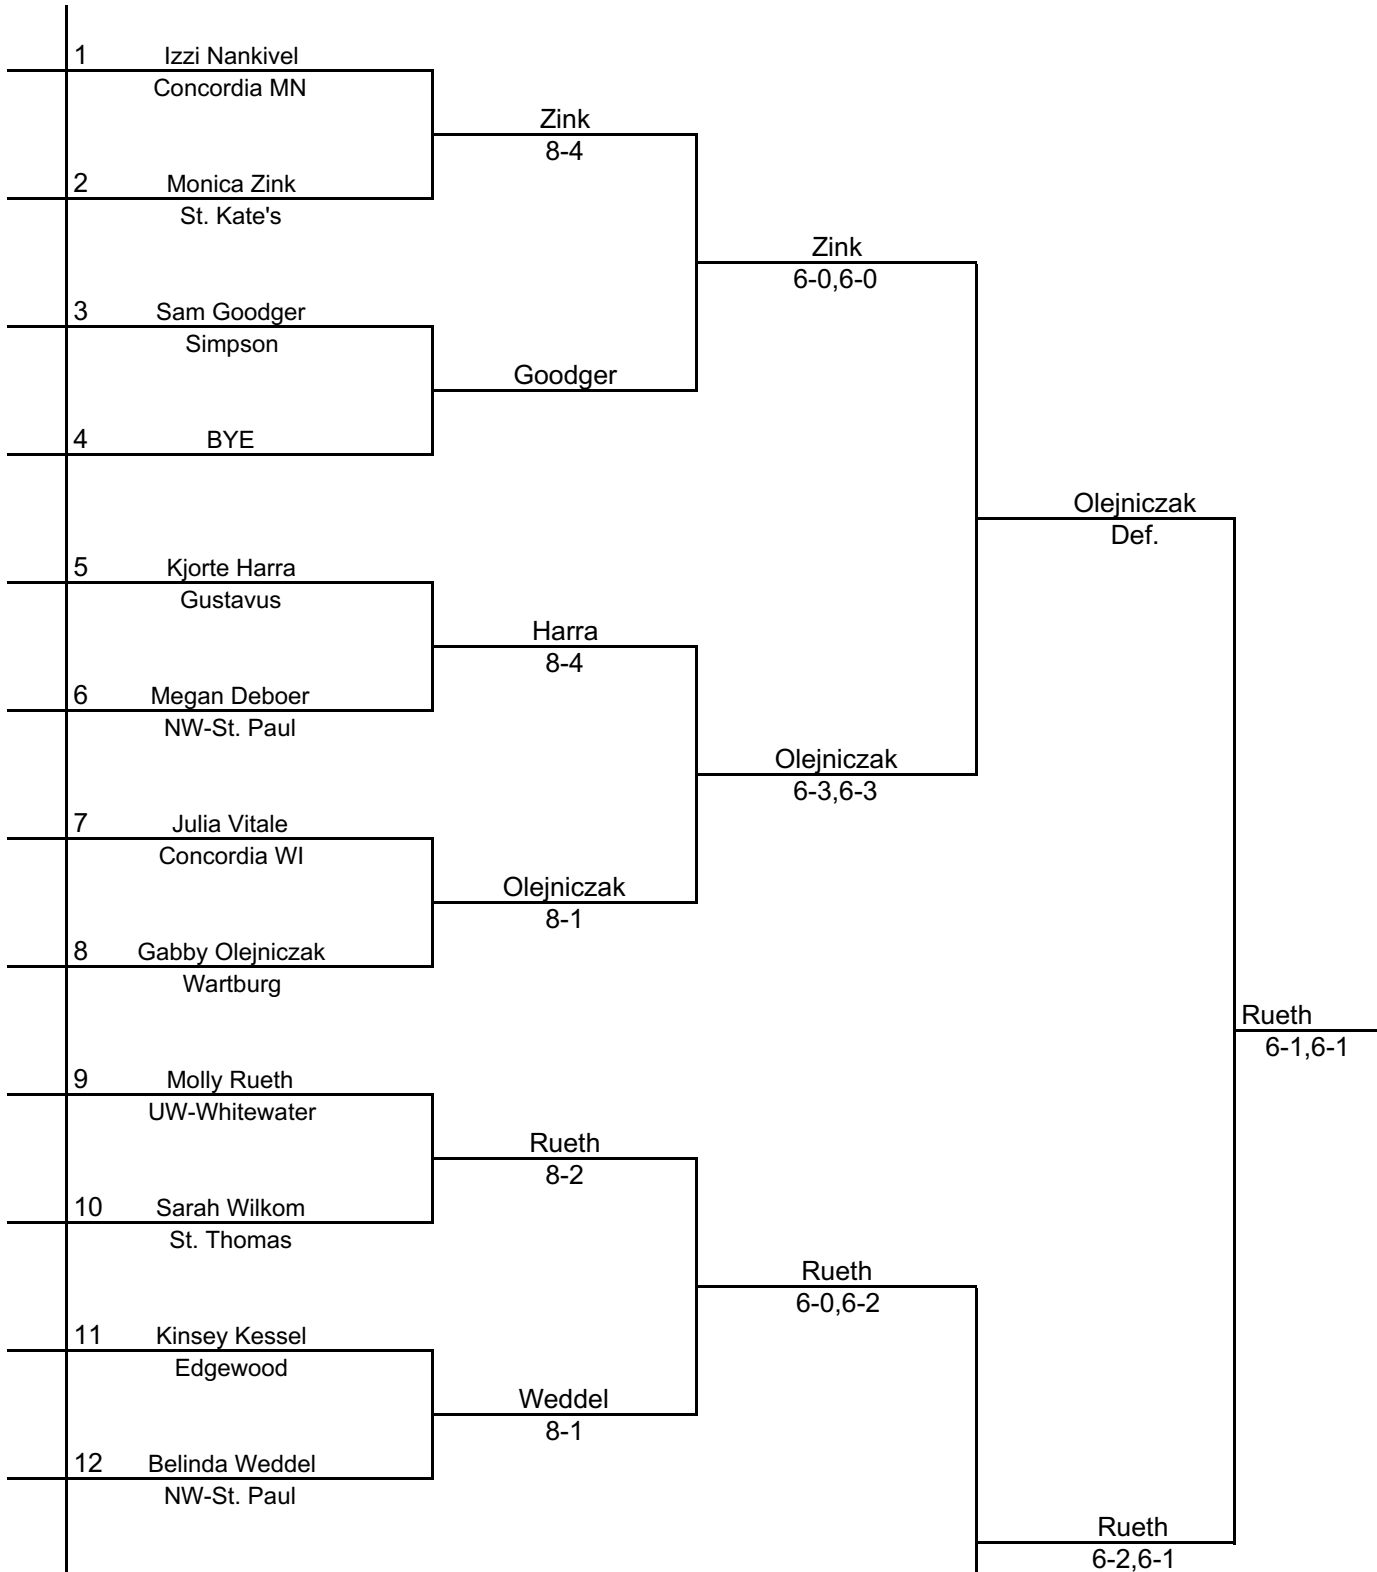

2019 GUSTAVUS FALL INVITE

DRAW #2

LESUSER HS COURTS-FIRST ROUND IS 8 GAME PRO SET

Hosted by Gustavus Adolphus College

SEEDS

1	
2	
3	
4	
