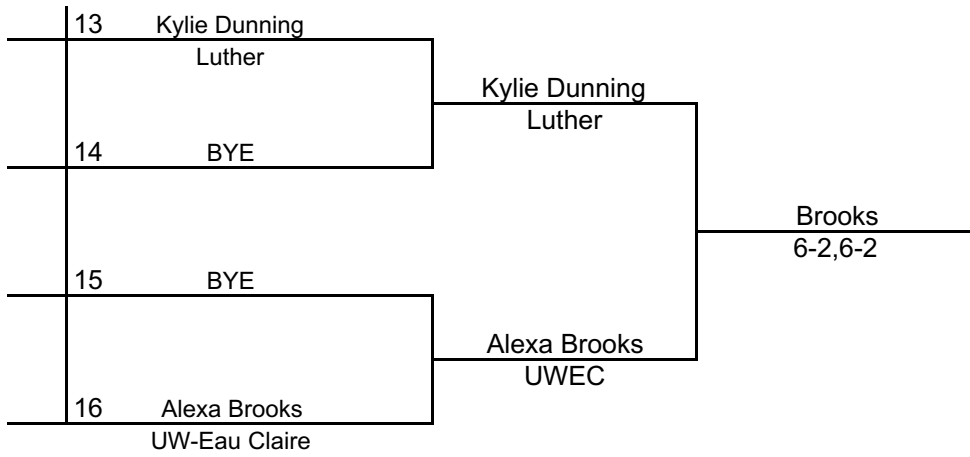

2019 GUSTAVUS FALL INVITE

DRAW #2

LESUSER HS COURTS-FIRST ROUND IS 8 GAME PRO SET

Hosted by Gustavus Adolphus College

SEEDS

1	
2	
3	
4	
