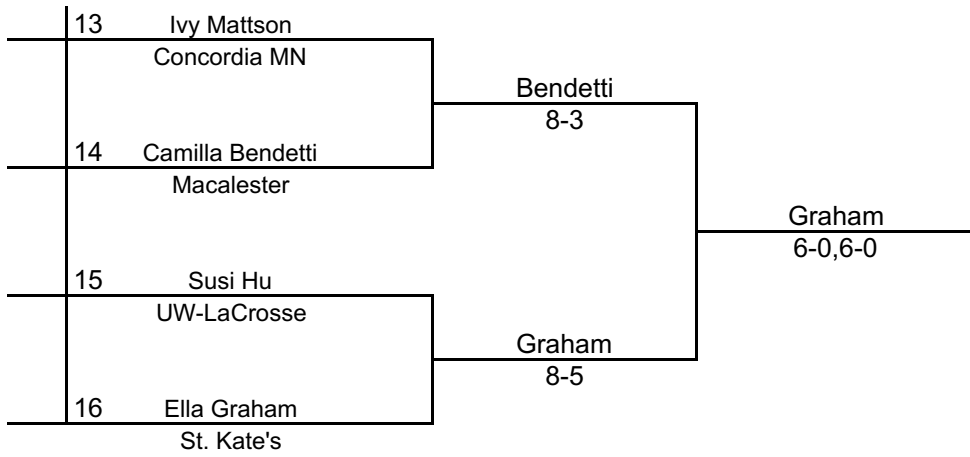

2019 GUSTAVUS FALL INVITE

DRAW #1

LESUEUR HS COURTS-FIRST ROUND IS 8 GAME PRO SET

SEEDS	
1	
2	
3	
4	
