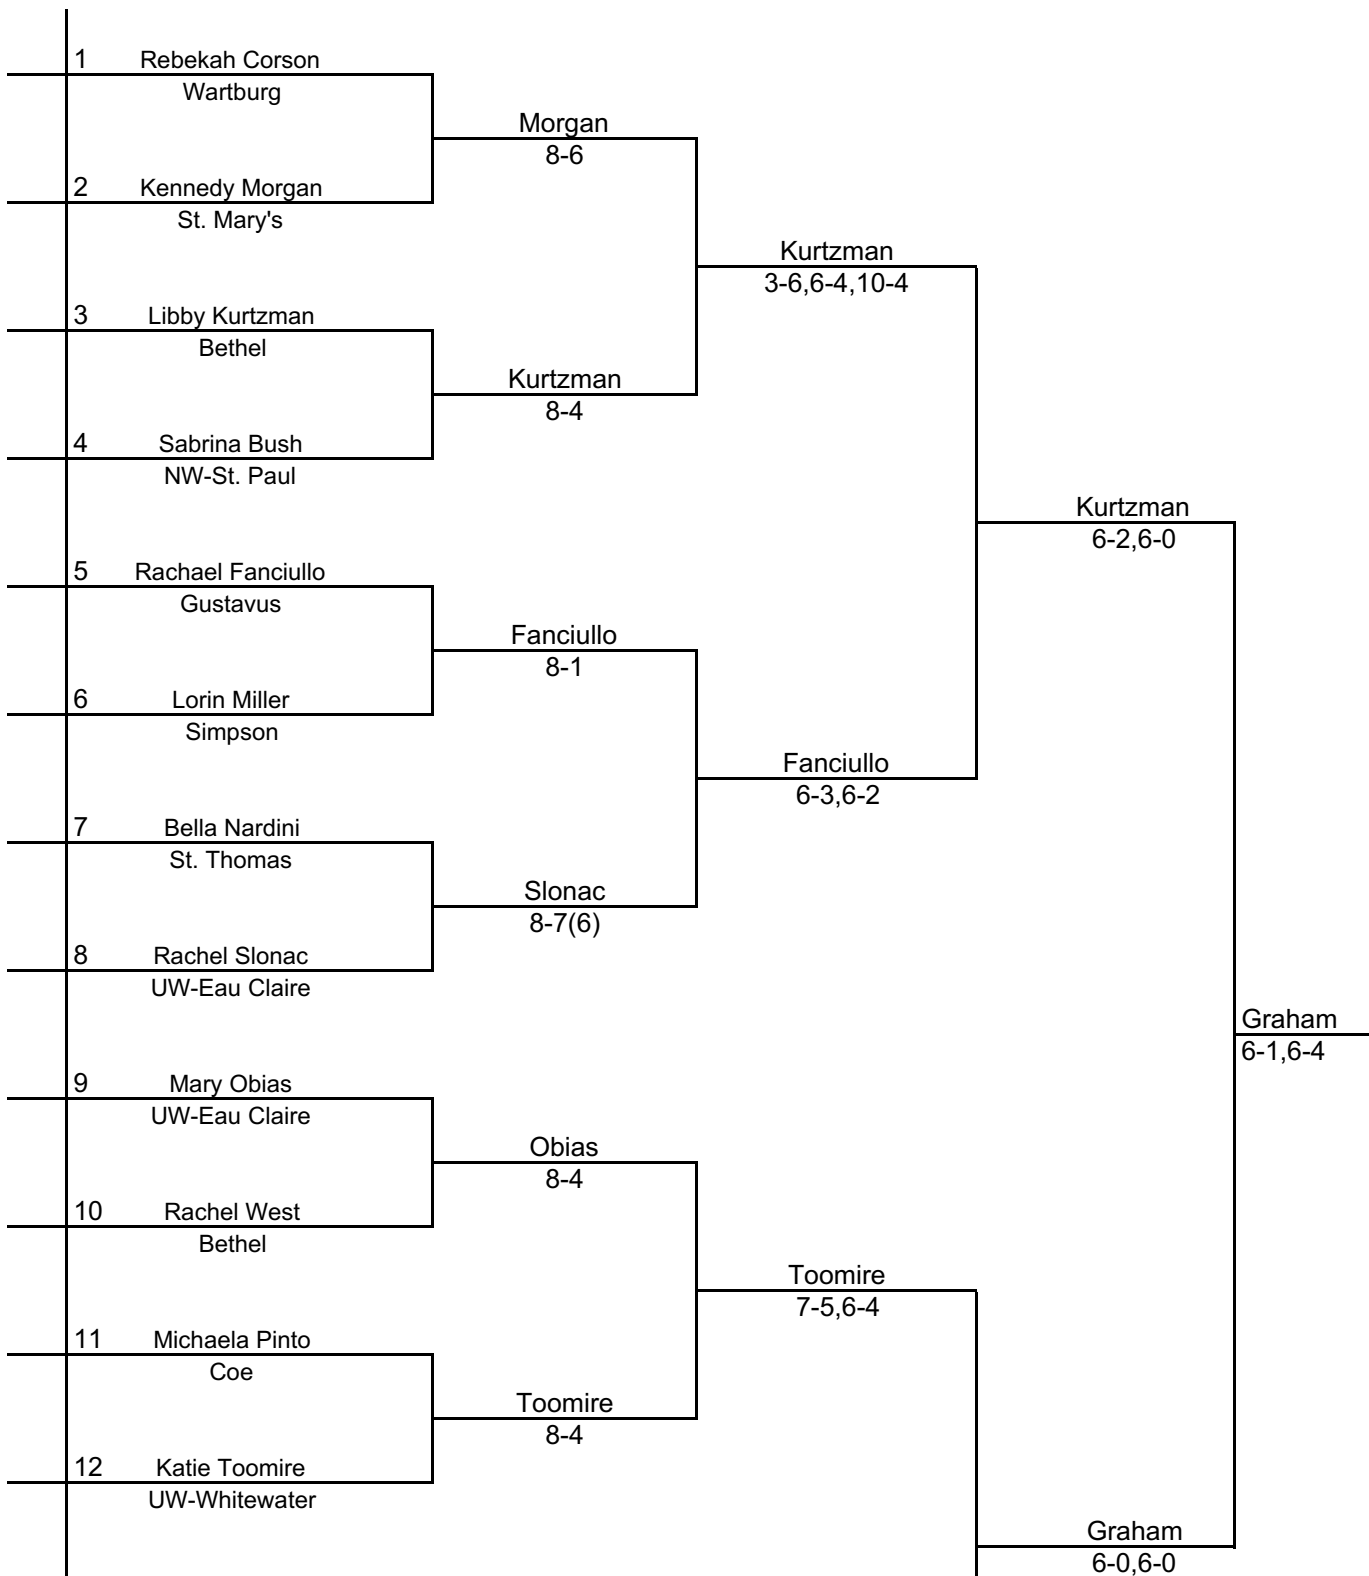

2019 GUSTAVUS FALL INVITE

DRAW #1

LESUEUR HS COURTS-FIRST ROUND IS 8 GAME PRO SET

SEEDS	
1	
2	
3	
4	
