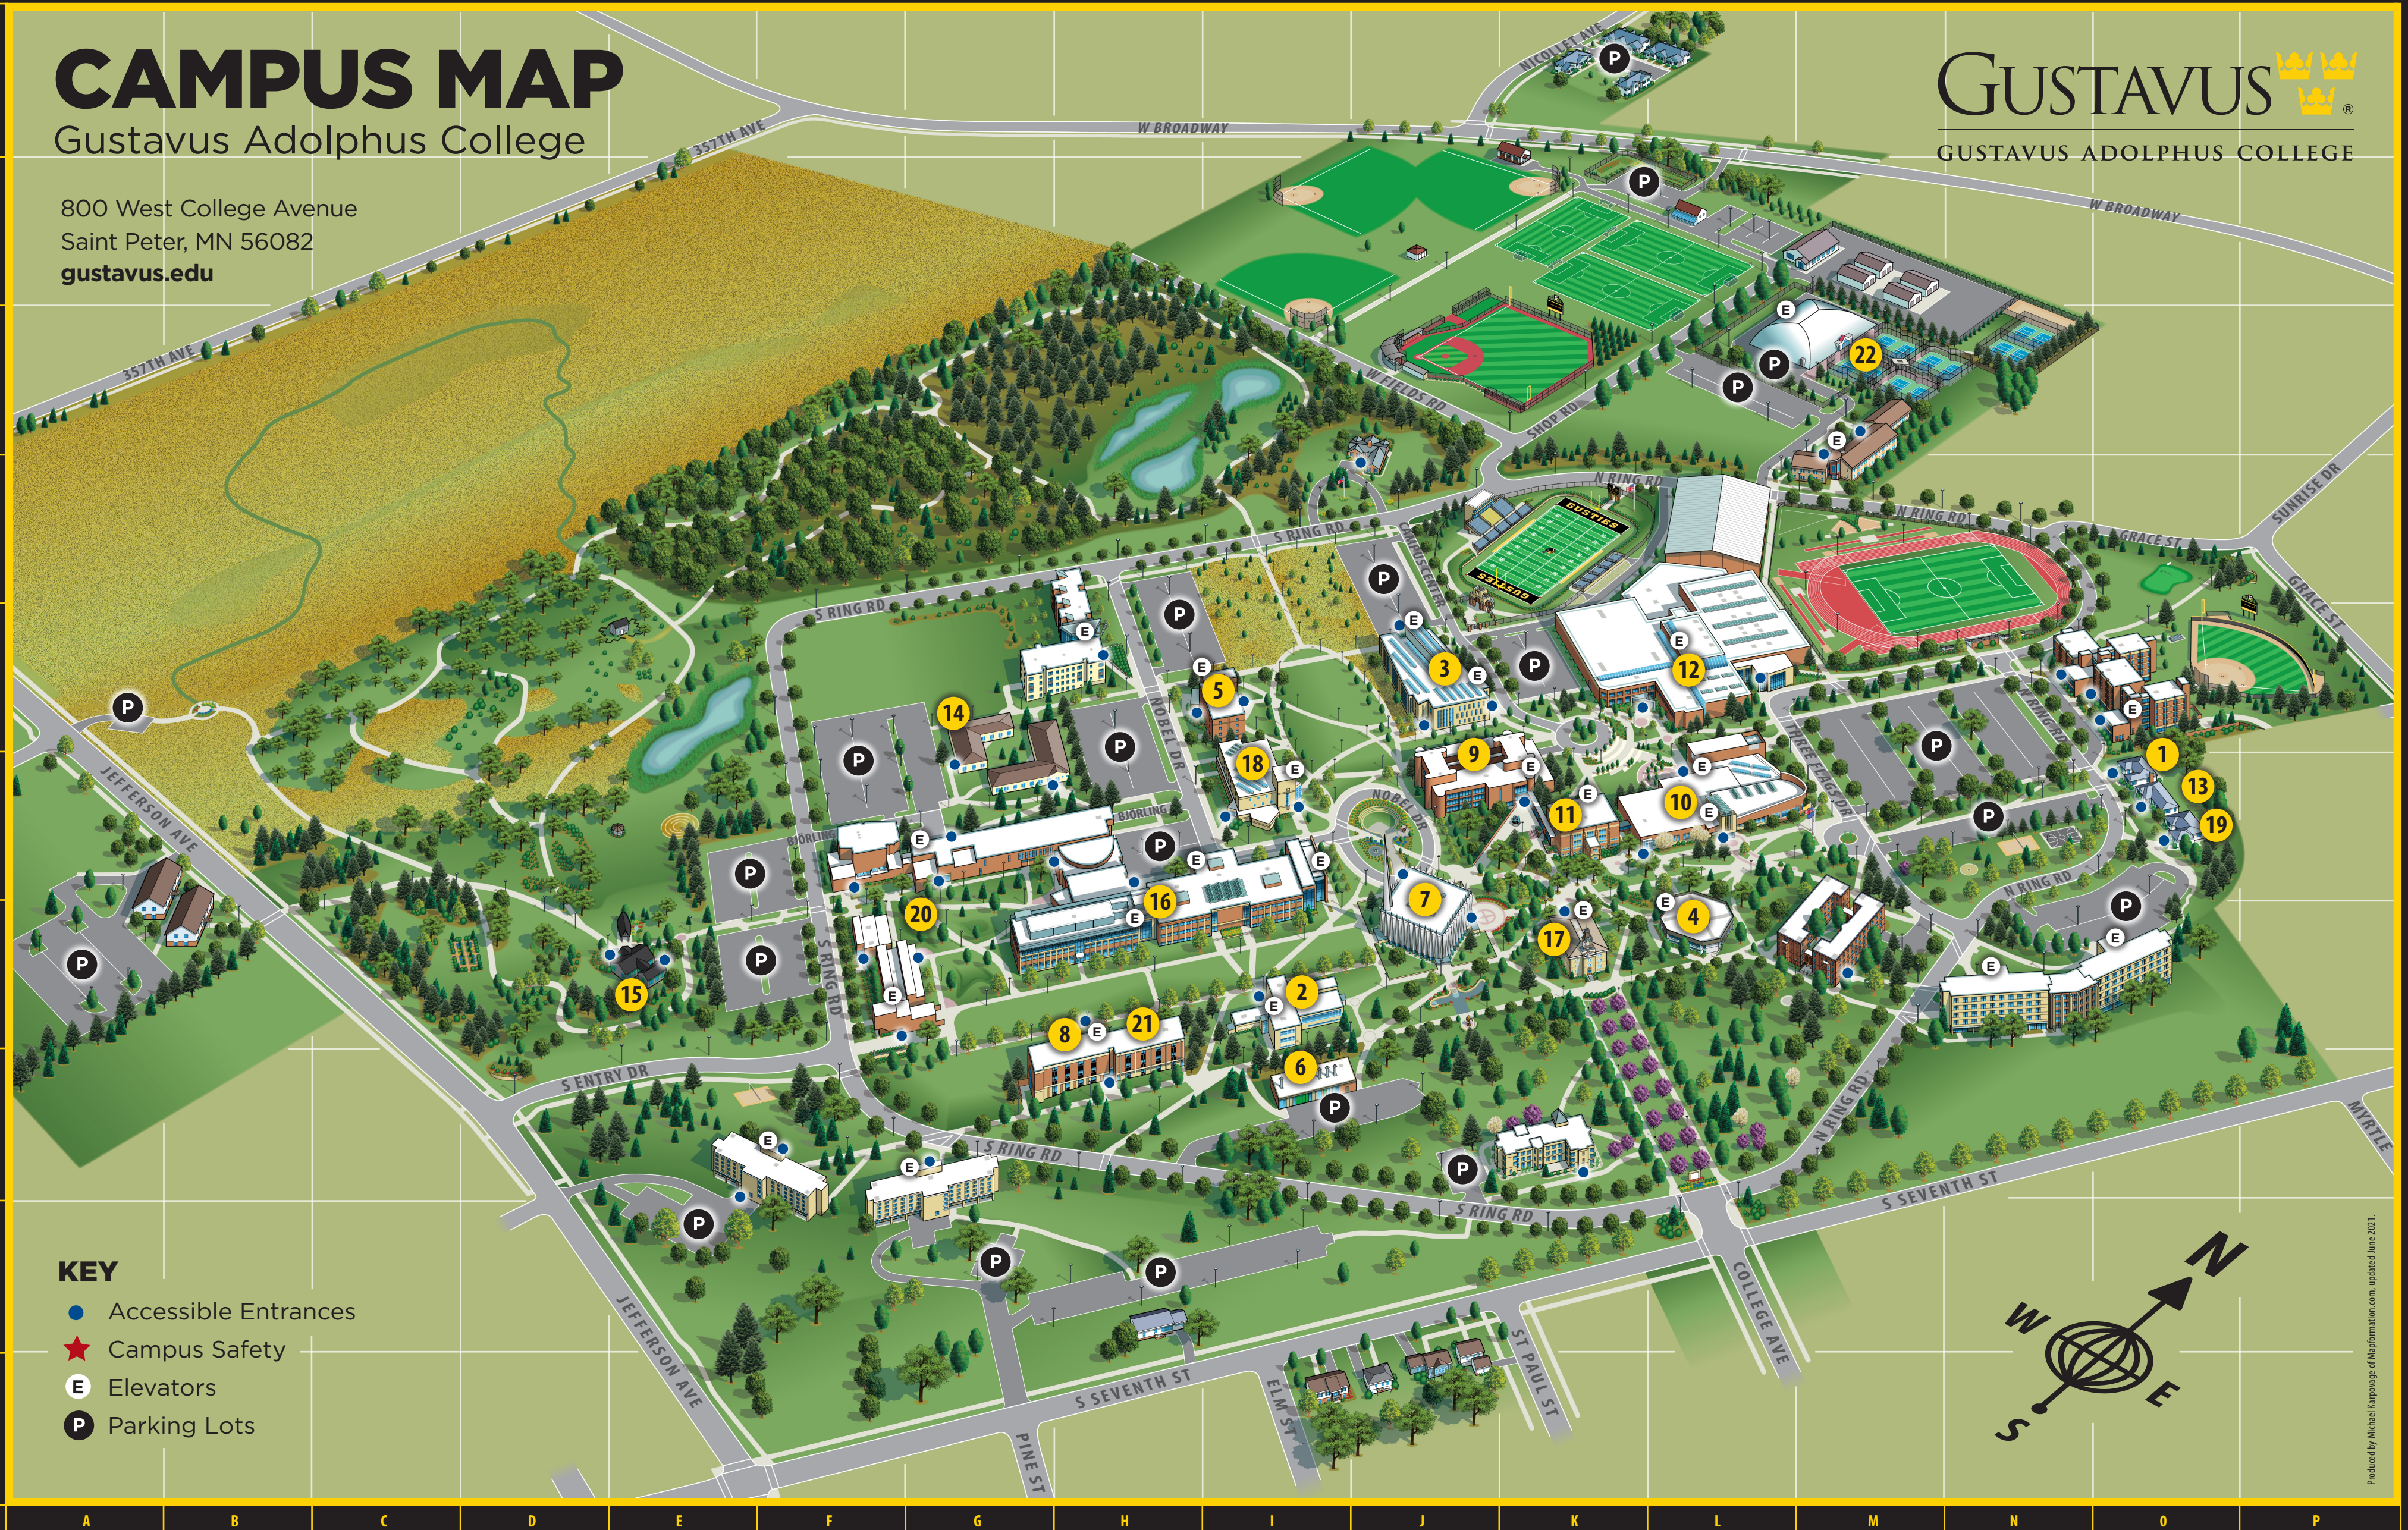

CAMPUS MAP

Gustavus Adolphus College

800 West College Avenue
Saint Peter, MN 56082
gustavus.edu

GUSTAVUS
GUSTAVUS ADOLPHUS COLLEGE

KEY

- Accessible Entrances
- ★ Campus Safety
- E** Elevators
- P** Parking Lots

BUILDING KEY

- 1 O-6 Almen-Vickner Guest House
- 2 I-7 Anderson Hall
- 3 J-5 Beck Academic Hall
- 4 L-7 Carlson Administration Building
- 5 I-5 Carlson International Center

- 6 I-8 Central Heating Plant
- 7 J-7 Christ Chapel
- 8 H-8 Confer Hall
- 9 J-6 Folke Bernadotte Memorial Library
- 10 L-6 Jackson Campus Center
- 11 K-6 Johnson Student Union

- 12 L-5 Lund Center
- 13 O-6 Lundgren House
- 14 G-6 Mattson Hall
- 15 E-7 Melva Lind Interpretive Center
- 16 H-7 Nobel Hall of Science
- 17 K-7 Old Main

- 18 I-6 Olin Hall
- 19 O-6 Retreat Center
- 20 G-7 Schaefer Fine Arts Center
- 21 H-8 Vickner Hall
- 22 M-3 Wilkinson Tennis Complex