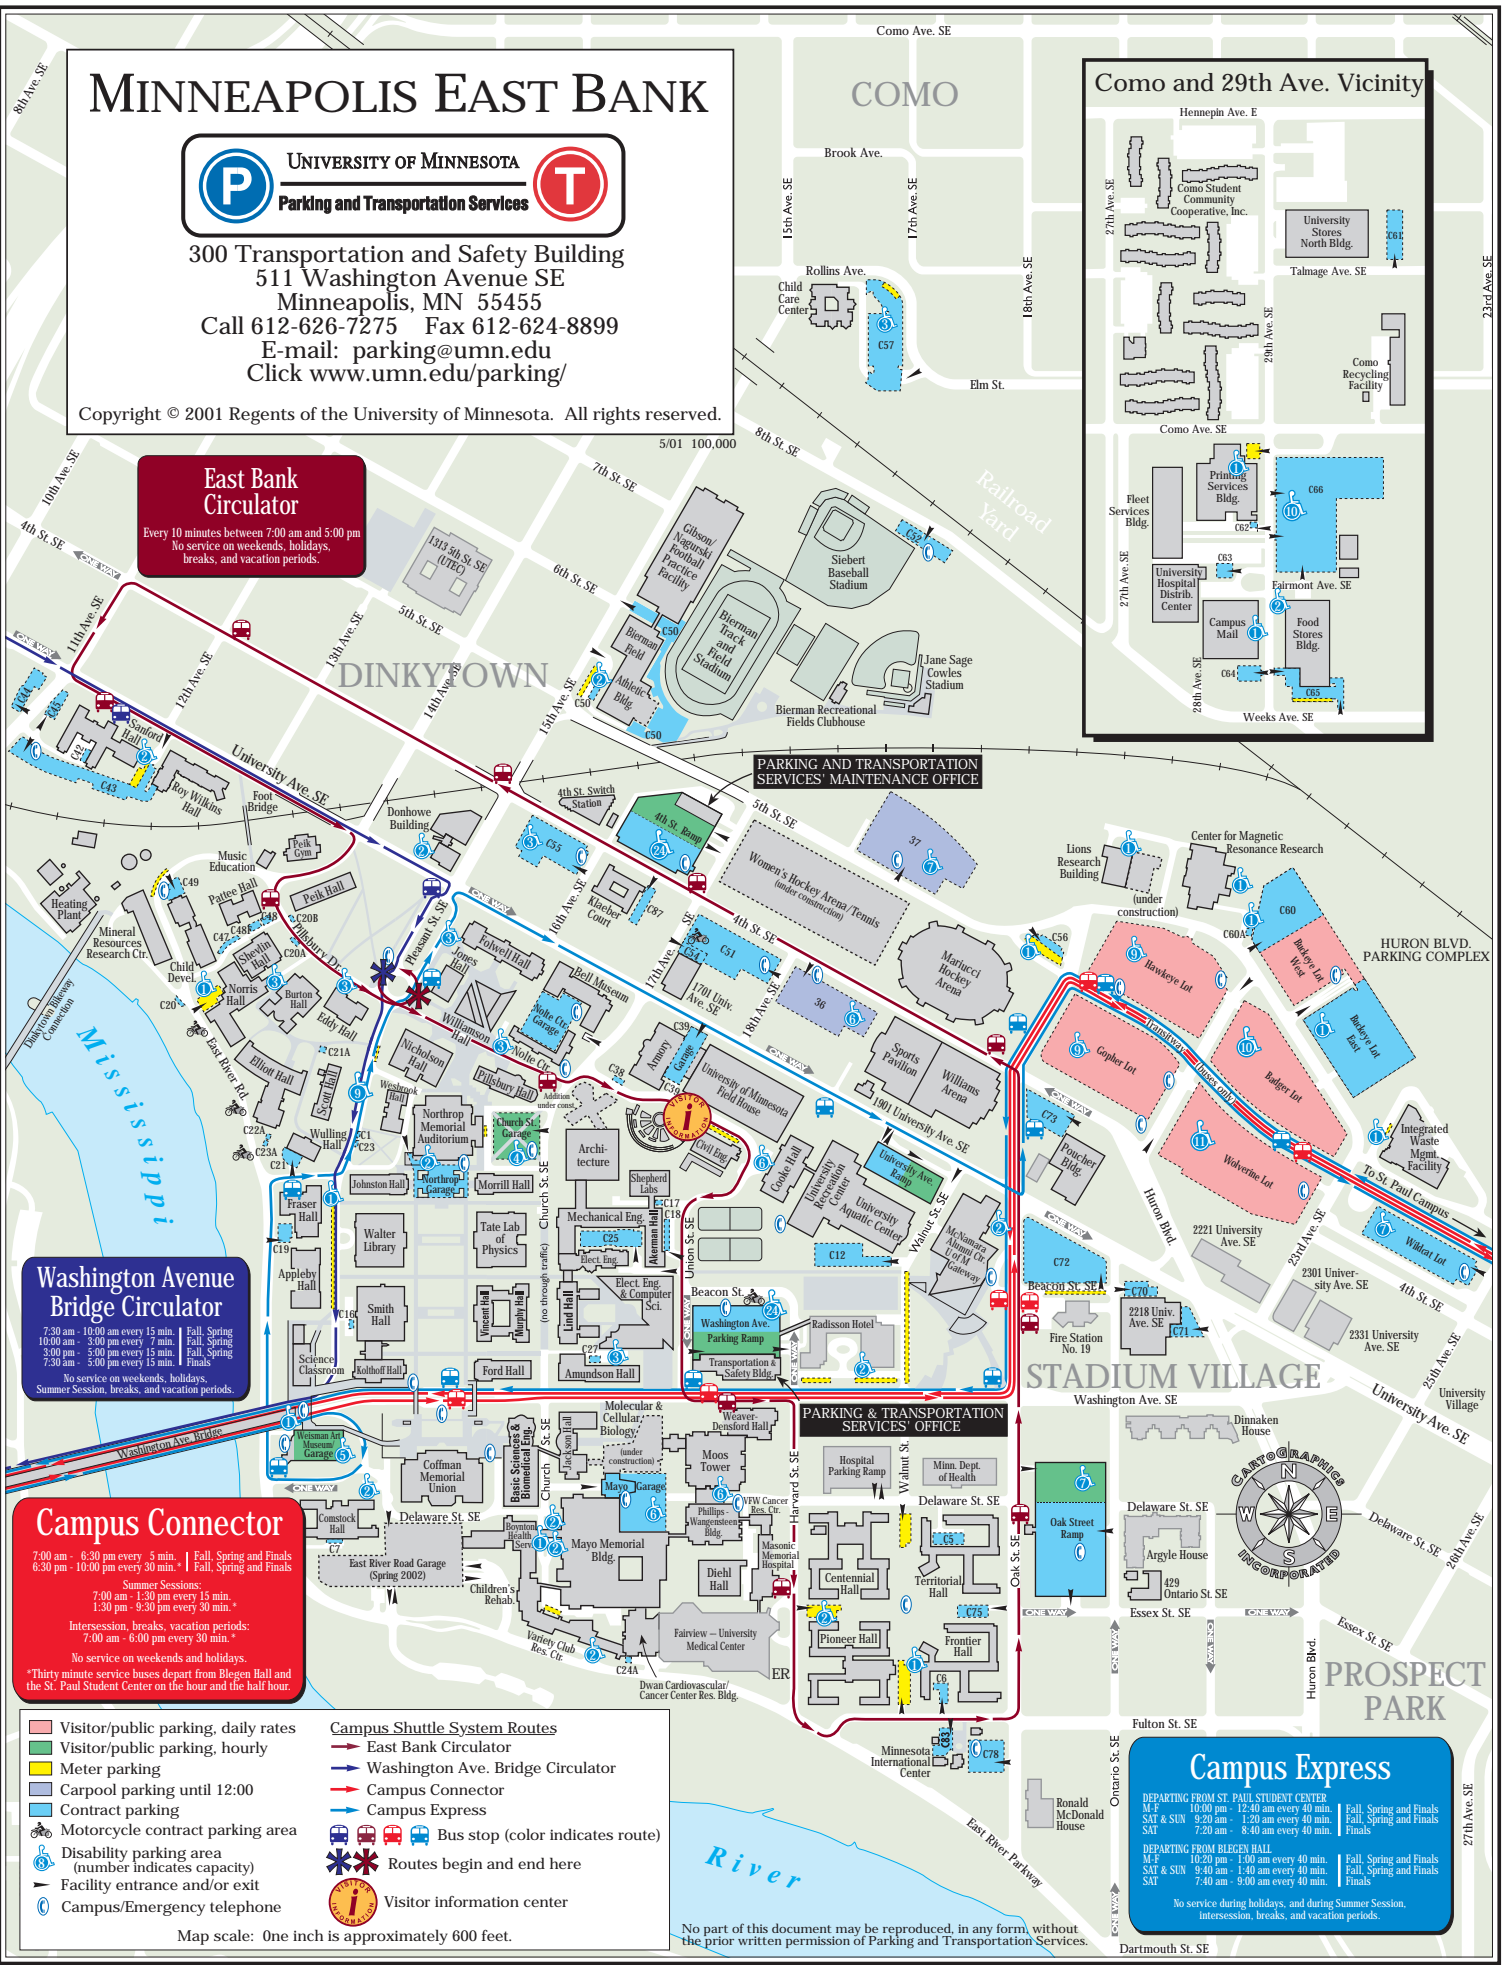

MINNEAPOLIS EAST BANK

300 Transportation and Safety Building
511 Washington Avenue SE
Minneapolis, MN 55455
Call 612-626-7275 Fax 612-624-8899
E-mail: parking@umn.edu
Click www.umn.edu/parking/

Copyright © 2001 Regents of the University of Minnesota. All rights reserved.

East Bank Circulator

Washington Avenue Bridge Circulator

Campus Connector

- Visitor/public parking, daily rates
- Visitor/public parking, hourly
- Meter parking
- Carpool parking until 12:00
- Contract parking
- Motorcycle contract parking area
- Disability parking area (number indicates capacity)
- Facility entrance and/or exit
- Campus/Emergency telephone
- → Campus Shuttle System Routes
- → East Bank Circulator
- → Washington Ave. Bridge Circulator
- → Campus Connector
- → Campus Express
- Bus stop (color indicates route)
- ✳ Routes begin and end here
- Visitor information center

Map scale: One inch is approximately 600 feet.

Como and 29th Ave. Vicinity

Campus Express

DEPARTING FROM ST. PAUL STUDENT CENTER
M-F 10:00 pm - 12:40 am every 40 min. | Fall, Spring and Finals
SAT & SUN 9:20 am - 1:20 am every 40 min. | Fall, Spring and Finals
SAT 7:20 am - 8:40 am every 40 min. | Finals

DEPARTING FROM BLEGEN HALL
M-F 10:20 pm - 1:00 am every 40 min. | Fall, Spring and Finals
SAT & SUN 9:40 am - 1:40 am every 40 min. | Fall, Spring and Finals
SAT 7:40 am - 9:00 am every 40 min. | Finals

No service during holidays, and during Summer Session, intercession, breaks, and vacation periods.

No part of this document may be reproduced, in any form, without the prior written permission of Parking and Transportation Services.