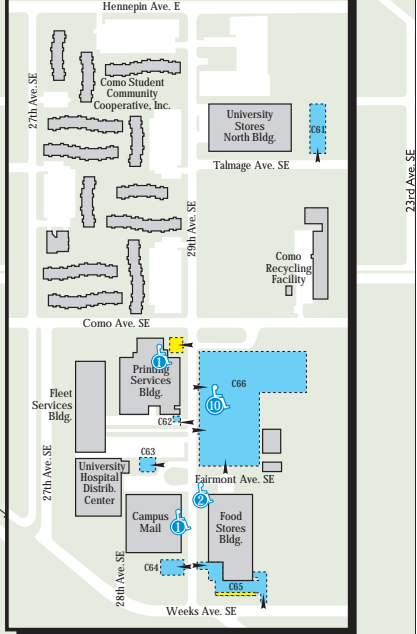

MINNEAPOLIS EAST BANK

300 Transportation and Safety Building
511 Washington Avenue SE
Minneapolis, MN 55455
Call 612-626-7275 Fax 612-624-8899
E-mail: parking@umn.edu
Click www.umn.edu/parking/

Copyright © 2001 Regents of the University of Minnesota. All rights reserved.

East Bank Circulator

Washington Avenue Bridge Circulator

Campus Connector

- Visitor/public parking, daily rates
- Visitor/public parking, hourly
- Meter parking
- Carpool parking until 12:00
- Contract parking
- Motorcycle contract parking area
- Disability parking area (number indicates capacity)
- Facility entrance and/or exit
- Campus/Emergency telephone
- → Campus Shuttle System Routes
- → East Bank Circulator
- → Washington Ave. Bridge Circulator
- → Campus Connector
- → Campus Express
- Bus stop (color indicates route)
- ✳ Routes begin and end here
- Visitor information center

Map scale: One inch is approximately 600 feet.

Como and 29th Ave. Vicinity

Campus Express

DEPARTING FROM ST. PAUL STUDENT CENTER
M-F 10:00 pm - 12:40 am every 40 min. | Fall, Spring and Finals
SAT & SUN 9:20 am - 1:20 am every 40 min. | Fall, Spring and Finals
SAT 7:20 am - 8:40 am every 40 min. | Finals

DEPARTING FROM BLEGEN HALL
M-F 10:20 pm - 1:00 am every 40 min. | Fall, Spring and Finals
SAT & SUN 9:40 am - 1:40 am every 40 min. | Fall, Spring and Finals
SAT 7:40 am - 9:00 am every 40 min. | Finals

No service during holidays, and during Summer Session, intercession, breaks, and vacation periods.

No part of this document may be reproduced, in any form, without the prior written permission of Parking and Transportation Services.